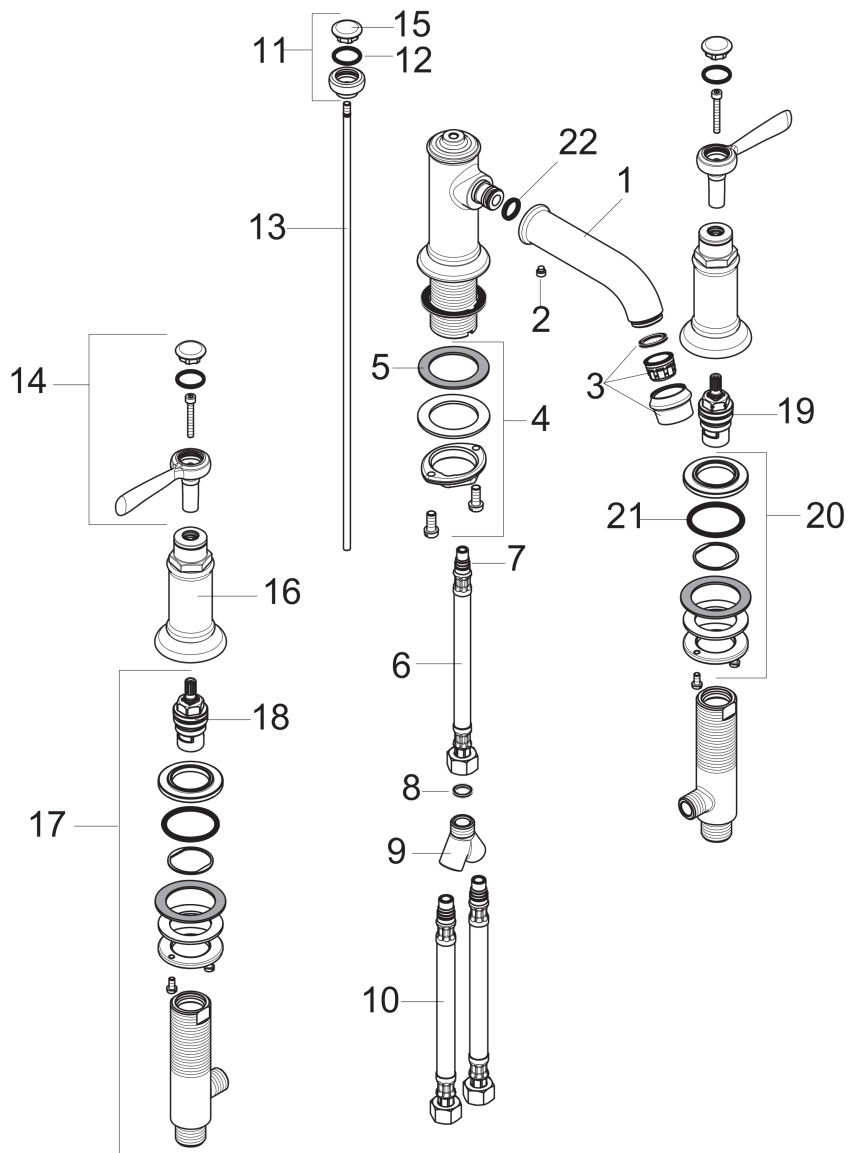

AXOR Montreux

AXOR Montreux Widespread Faucet with Lever Handles, Low Spout, 1.2 GPM

Finishes : **chrome** Part no. : **16535001**

Description

Features

- Laminar spray
- Flow:: 1.2 GPM
- 90° ceramic valves
- pop-up waste set G 1

Item details

List Price \$ 815.00

Technology

Compliance

Product image

Scale drawing

AXOR Montreux
AXOR Montreux Widespread Faucet with Lever Handles, Low Spout, 1.2 GPM
 Finishes : **chrome** Part no. : **16535001**

Exploded drawing

Year of production: >01/18

AXOR Montreux

AXOR Montreux Widespread Faucet with Lever Handles, Low Spout, 1.2 GPM

Finishes : **chrome** Part no. : **16535001**

Spare parts list

Year of production: >01/18

Pos.	Description	Part no.	Price	PU
1	spout cpl.	92978000	-	1
2	hollow set screw M6x5	98447000	-	1
3	aerator M24x1 (4,5 l/min)	93254000	-	1
4	fixing set (Ø 34)	95049000	-	1
5	lever collar	97548000	-	1
6	connection hose 450 mm M8x0,75 G3/8	97206000	-	1
7	O-ring 7x1,5	98422000	-	1
8	sealing set	95581000	-	1
9	hose connection angel	97753000	-	1
10	connection hose 17½" M10x1 3/8"	94071001	-	1
11	diverter knob	98619000	-	1
12	O-ring 16x2	98133000	-	1
13	pull rod	94067000	-	1
14	handle	16691000	-	1
15	set of screw covers, cold / hot water / neutral	97987000	-	1
16	escutcheon for handle	97988000	-	1
17	valve	88503000	-	1
18	shut off unit right closing	94009000	-	1
19	shut off unit left closing	94008000	-	1
20	fixing set for shut off unit	88511000	-	1
21	O-ring 34x3	98069000	-	1
22	O-ring 11x2,5	98487000	-	1
a	pop up waste	88509000	-	1