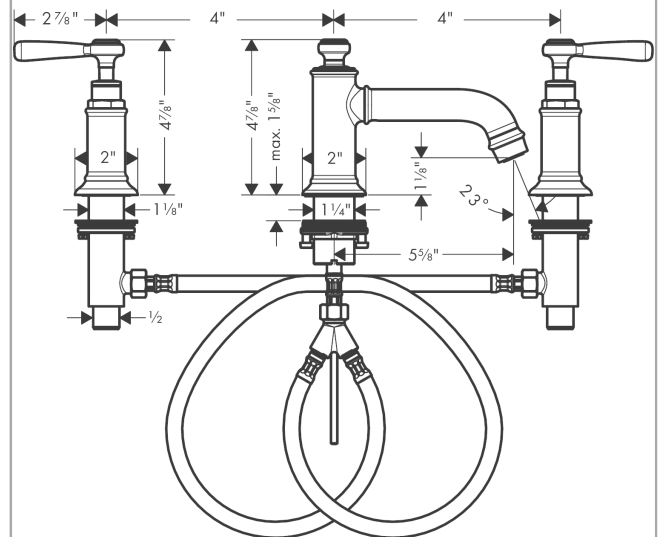

AXOR Montreux

AXOR Montreux Widespread Faucet with Lever Handles, Low Spout, 1.2 GPM

Finishes : **chrome** Part no. : **16535001**

Description

Features

- Laminar spray
- Flow:: 1.2 GPM
- 90° ceramic valves
- pop-up waste set G 1

Item details

List Price \$ 815.00

Technology

Compliance

Product image

Scale drawing

AXOR Montreux
AXOR Montreux Widespread Faucet with Lever Handles, Low Spout, 1.2 GPM
 Finishes : **chrome** Part no. : **16535001**

Exploded drawing

Year of production: >01/18

AXOR Montreux

AXOR Montreux Widespread Faucet with Lever Handles, Low Spout, 1.2 GPM

Finishes : **chrome** Part no. : **16535001**

Spare parts list

Year of production: >01/18

Pos.	Description	Part no.	Price	PU
1	spout cpl.	92978000	-	1
2	hollow set screw M6x5	98447000	-	1
3	aerator M24x1 (4,5 l/min)	93254000	-	1
4	fixing set (Ø 34)	95049000	-	1
5	lever collar	97548000	-	1
6	connection hose 450 mm M8x0,75 G3/8	97206000	-	1
7	O-ring 7x1,5	98422000	-	1
8	sealing set	95581000	-	1
9	hose connection angel	97753000	-	1
10	connection hose 17½" M10x1 3/8"	94071001	-	1
11	diverter knob	98619000	-	1
12	O-ring 16x2	98133000	-	1
13	pull rod	94067000	-	1
14	handle	16691000	-	1
15	set of screw covers, cold / hot water / neutral	97987000	-	1
16	escutcheon for handle	97988000	-	1
17	valve	88503000	-	1
18	shut off unit right closing	94009000	-	1
19	shut off unit left closing	94008000	-	1
20	fixing set for shut off unit	88511000	-	1
21	O-ring 34x3	98069000	-	1
22	O-ring 11x2,5	98487000	-	1
a	pop up waste	88509000	-	1