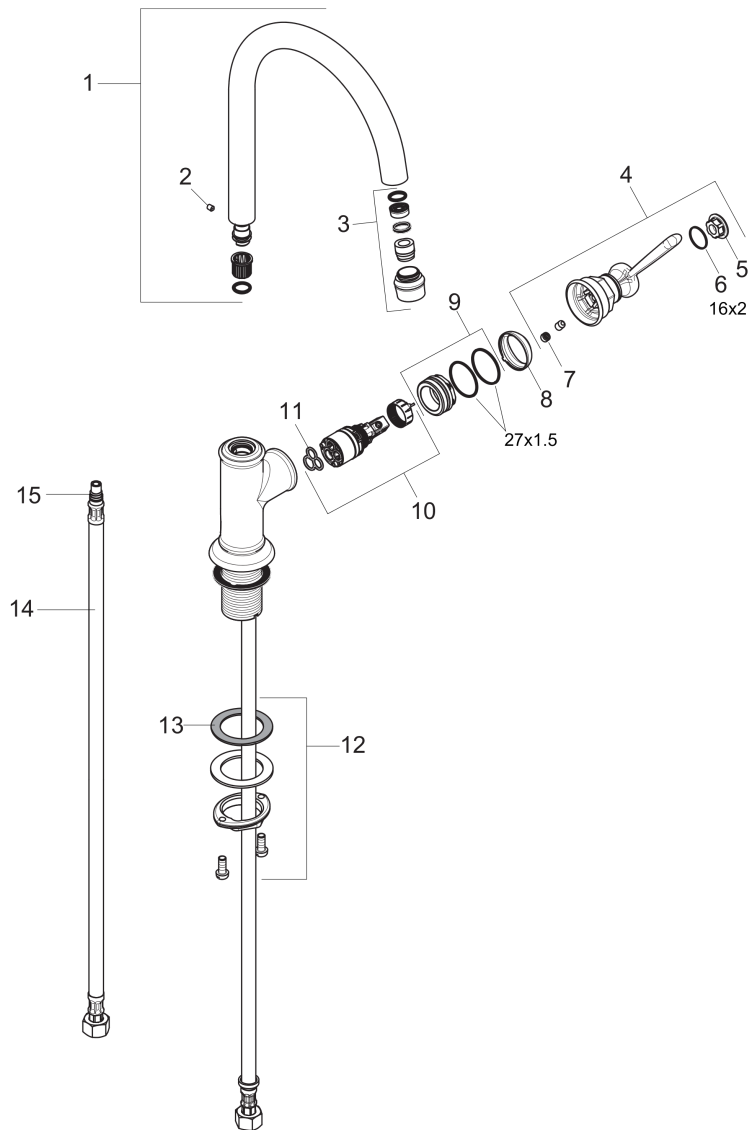

**AXOR Montreux**  
**AXOR Montreux Single-Hole Faucet without Pop-Up, Tall, 1.2 GPM**  
 Finishes : **chrome** Part no. : **16518001**

**Description**

**Features**

- Aerated spray
- Flow:: 1.2 GPM
- Ceramic cartridge

**Item details**

List Price \$ 685.00

**Technology**

**Compliance**

**Product image**

**Scale drawing**

**AXOR Montreux**  
**AXOR Montreux Single-Hole Faucet without Pop-Up, Tall, 1.2 GPM**  
 Finishes : **chrome** Part no. : **16518001**

Exploded drawing

Year of production: >01/18

**AXOR Montreux**

**AXOR Montreux Single-Hole Faucet without Pop-Up, Tall, 1.2 GPM**

Finishes : **chrome** Part no. : **16518001**

**Spare parts list**

Year of production: >01/18

Pos.	Description	Part no.	Price	PU
1	spout cpl.	97990000	-	1
2	hollow set screw M4x5	98731000	-	1
3	aerator M18x1 (4,5 l/min)	93062000	-	1
4	handle	92973000	-	1
5	cover cap	92974000	-	1
6	O-ring 16x2	98133000	-	1
7	screw cover	96338000	-	1
8	flange	92625000	-	1
9	nut	92627000	-	1
10	cartridge, assy	95973001	-	1
11	seal	98865000	-	1
12	fixing set (Ø 32)	13961000	-	1
13	lever collar	97548000	-	1
14	connection hose 23½" M8x0,75 3/8"	98600001	-	1
15	O-ring 7x1,5	98422000	-	1
a	O-ring 27x1,5	92527000	-	1