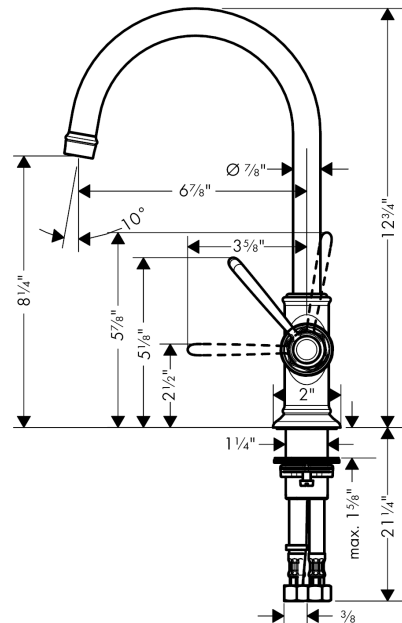

**AXOR Montreux**  
**AXOR Montreux Single-Hole Faucet without Pop-Up, Tall, 1.2 GPM**  
 Finishes : **chrome** Part no. : **16518001**

**Description**

**Features**

- Aerated spray
- Flow:: 1.2 GPM
- Ceramic cartridge

**Item details**

List Price \$ 685.00

**Technology**

**Compliance**

**Product image**

**Scale drawing**

**AXOR Montreux**  
**AXOR Montreux Single-Hole Faucet without Pop-Up, Tall, 1.2 GPM**  
 Finishes : **chrome** Part no. : **16518001**

Exploded drawing

Year of production: >01/18

**AXOR Montreux**

**AXOR Montreux Single-Hole Faucet without Pop-Up, Tall, 1.2 GPM**

Finishes : **chrome** Part no. : **16518001**

**Spare parts list**

Year of production: >01/18

Pos.	Description	Part no.	Price	PU
1	spout cpl.	97990000	-	1
2	hollow set screw M4x5	98731000	-	1
3	aerator M18x1 (4,5 l/min)	93062000	-	1
4	handle	92973000	-	1
5	cover cap	92974000	-	1
6	O-ring 16x2	98133000	-	1
7	screw cover	96338000	-	1
8	flange	92625000	-	1
9	nut	92627000	-	1
10	cartridge, assy	95973001	-	1
11	seal	98865000	-	1
12	fixing set (Ø 32)	13961000	-	1
13	lever collar	97548000	-	1
14	connection hose 23½" M8x0,75 3/8"	98600001	-	1
15	O-ring 7x1,5	98422000	-	1
a	O-ring 27x1,5	92527000	-	1