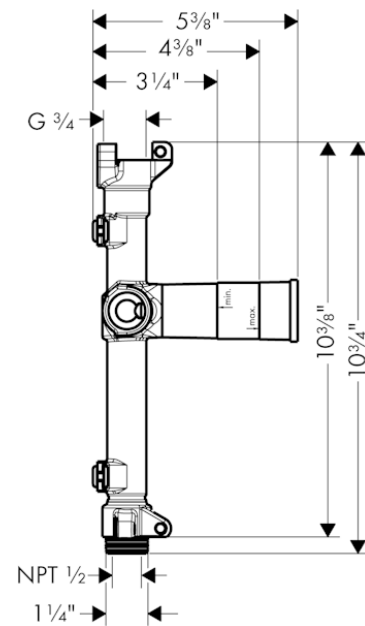

AXOR ShowerCollection
Rough, AXOR ShowerCollection Tub Spout
 Finishes : n.a. Part no. : 10941181

Description

Features

- Horizontal or vertical installation
- Quick connection for easy, leak-free installation

Item details

List Price \$ 239.00

Compliance

Product image

Scale drawing

AXOR ShowerCollection
Rough, AXOR ShowerCollection Tub Spout
 Finishes : n.a. Part no. : 10941181

Exploded drawing

Year of production: >12/11

AXOR ShowerCollection
Rough, AXOR ShowerCollection Tub Spout
 Finishes : n.a. Part no. : 10941181

Spare parts list

Year of production: >12/11

Pos.	Description	Part no.	Price	PU
1	sealing foil	96492000	-	1
2	O-Ring 23x2,5	98183000	-	1
3	pin	95334000	-	1
4	plug	97998000	-	1