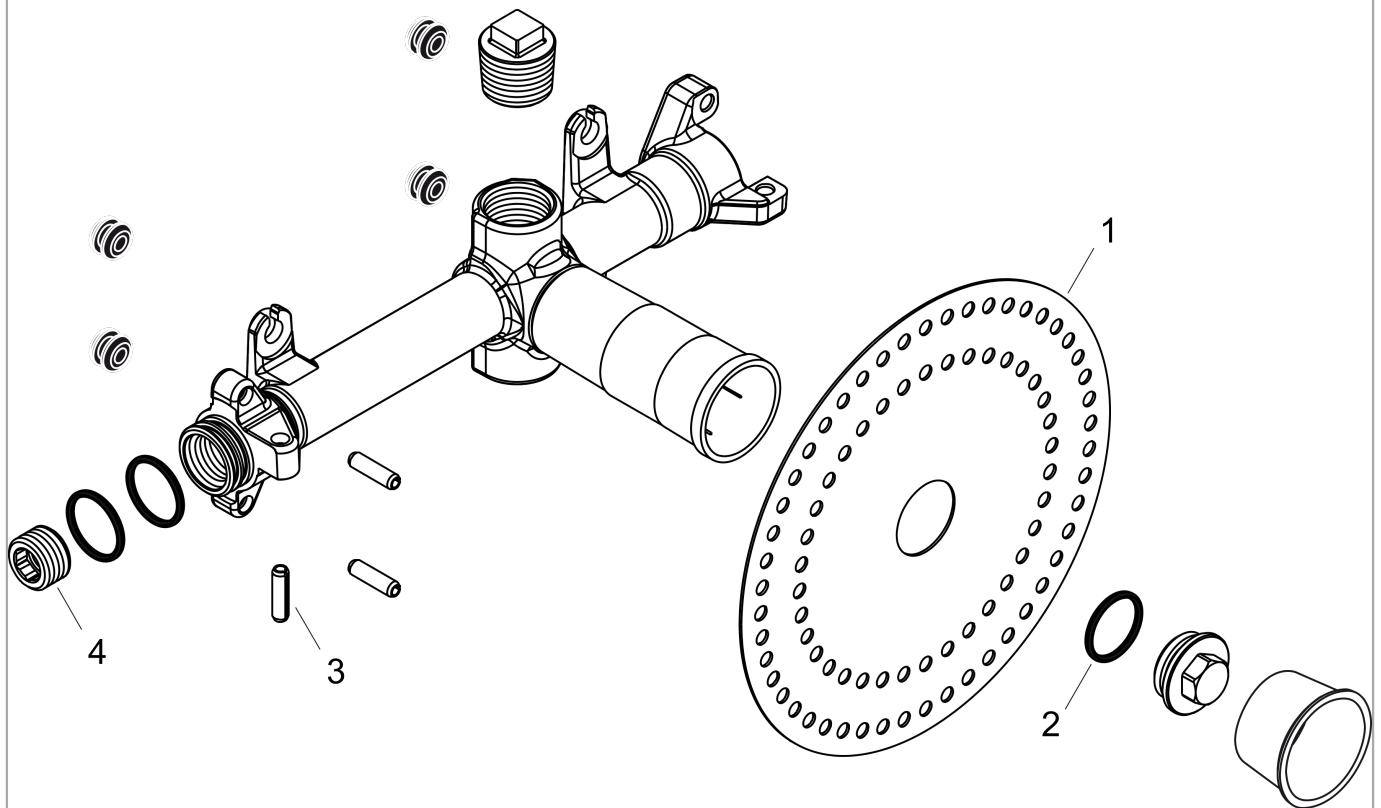

AXOR ShowerCollection
Rough, AXOR ShowerCollection Tub Spout
 Finishes : n.a. Part no. : 10941181

Description

Features

- Horizontal or vertical installation
- Quick connection for easy, leak-free installation

Item details

List Price \$ 239.00

Compliance

Product image

Scale drawing

AXOR ShowerCollection
Rough, AXOR ShowerCollection Tub Spout
 Finishes : n.a. Part no. : 10941181

Exploded drawing

Year of production: >12/11

AXOR ShowerCollection
Rough, AXOR ShowerCollection Tub Spout
 Finishes : n.a. Part no. : 10941181

Spare parts list

Year of production: >12/11

Pos.	Description	Part no.	Price	PU
1	sealing foil	96492000	-	1
2	O-Ring 23x2,5	98183000	-	1
3	pin	95334000	-	1
4	plug	97998000	-	1