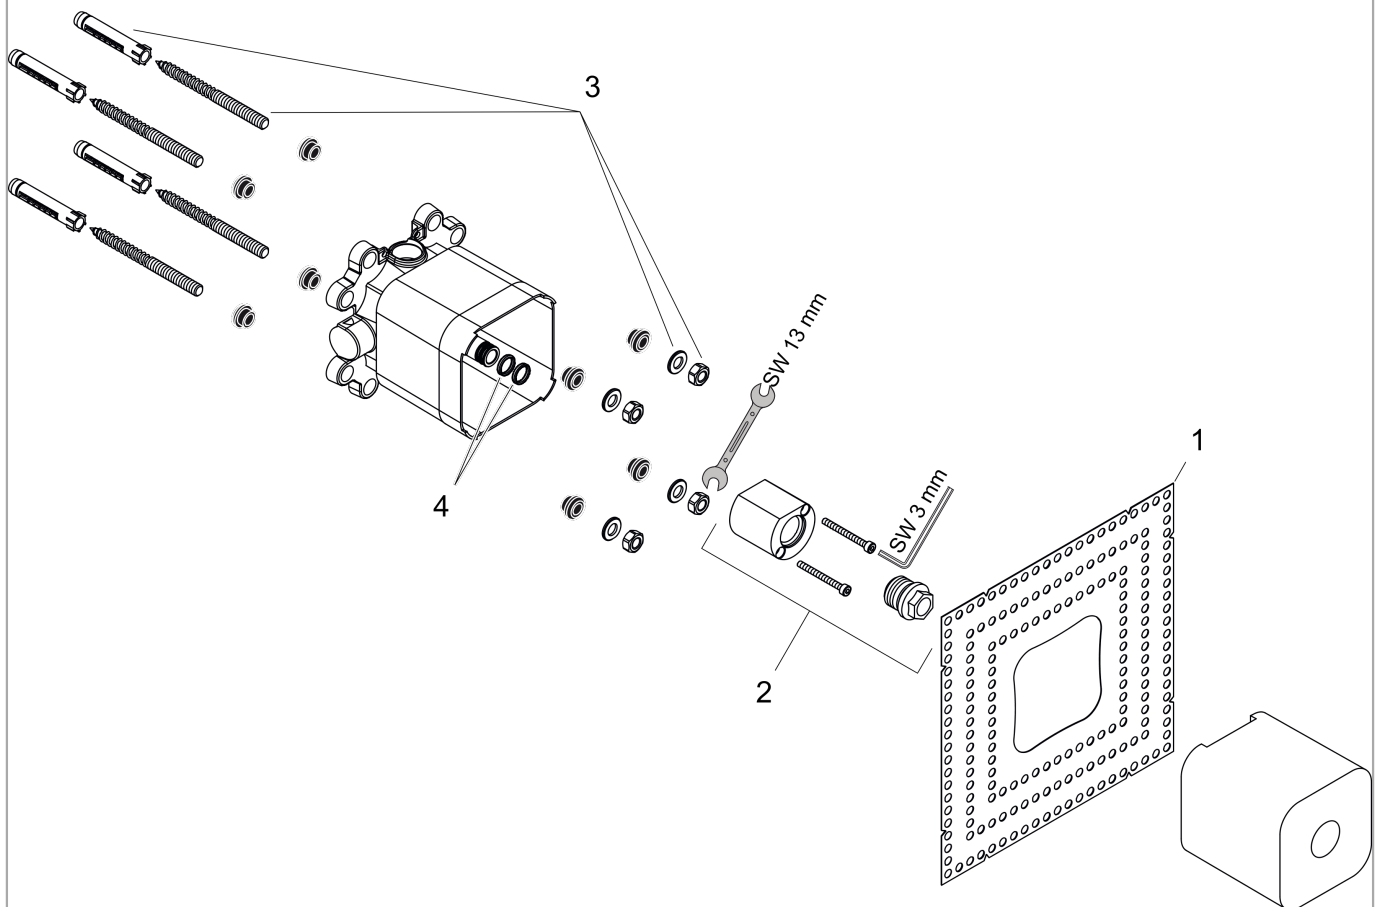

**AXOR ShowerCollection**  
**Rough, AXOR ShowerCollection Wall-Mounted Showerhead**  
 Finishes : n.a. Part no. : 10921181

**Description**

- Features**
- 1/2" NPT

**Item details**

List Price \$ 239.00

**Compliance**

**Product image**

**Scale drawing**

**AXOR ShowerCollection**  
**Rough, AXOR ShowerCollection Wall-Mounted Showerhead**  
 Finishes : n.a. Part no. : 10921181

Exploded drawing

Year of production: >12/11

**AXOR ShowerCollection**  
**Rough, AXOR ShowerCollection Wall-Mounted Showerhead**  
 Finishes : n.a. Part no. : 10921181

**Spare parts list**

Year of production: >12/11

| <b>Pos.</b> | <b>Description</b>     | <b>Part no.</b> | <b>Price</b> | <b>PU</b> |
|-------------|------------------------|-----------------|--------------|-----------|
| 1           | sealing foil           | 95833000        | -            | 1         |
| 2           | flushing unit complete | 95832000        | -            | 1         |
| 3           | mounting kit           | 97722000        | -            | 1         |
| 4           | O-ring 11x2            | 98127000        | -            | 1         |