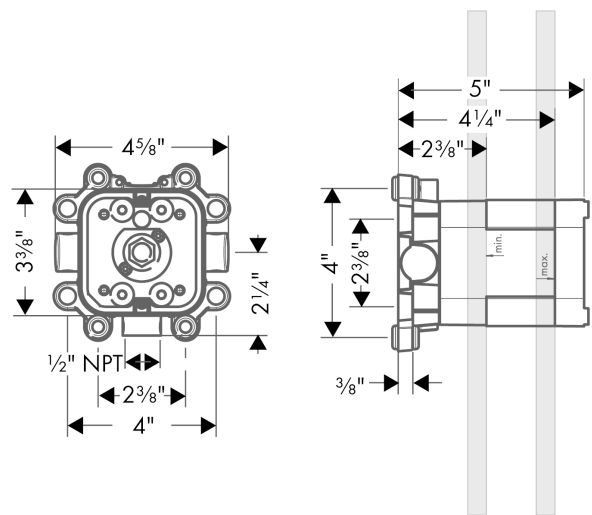

**AXOR ShowerCollection**  
**Rough, AXOR ShowerCollection Wall-Mounted Showerhead**  
 Finishes : n.a. Part no. : 10921181

**Description**

- Features**
- 1/2" NPT

**Item details**

List Price \$ 239.00

**Compliance**

**Product image**

**Scale drawing**

**AXOR ShowerCollection**  
**Rough, AXOR ShowerCollection Wall-Mounted Showerhead**  
 Finishes : n.a. Part no. : 10921181

Exploded drawing

Year of production: >12/11

**AXOR ShowerCollection**  
**Rough, AXOR ShowerCollection Wall-Mounted Showerhead**  
 Finishes : n.a. Part no. : 10921181

**Spare parts list**

Year of production: >12/11

| <b>Pos.</b> | <b>Description</b>     | <b>Part no.</b> | <b>Price</b> | <b>PU</b> |
|-------------|------------------------|-----------------|--------------|-----------|
| 1           | sealing foil           | 95833000        | -            | 1         |
| 2           | flushing unit complete | 95832000        | -            | 1         |
| 3           | mounting kit           | 97722000        | -            | 1         |
| 4           | O-ring 11x2            | 98127000        | -            | 1         |