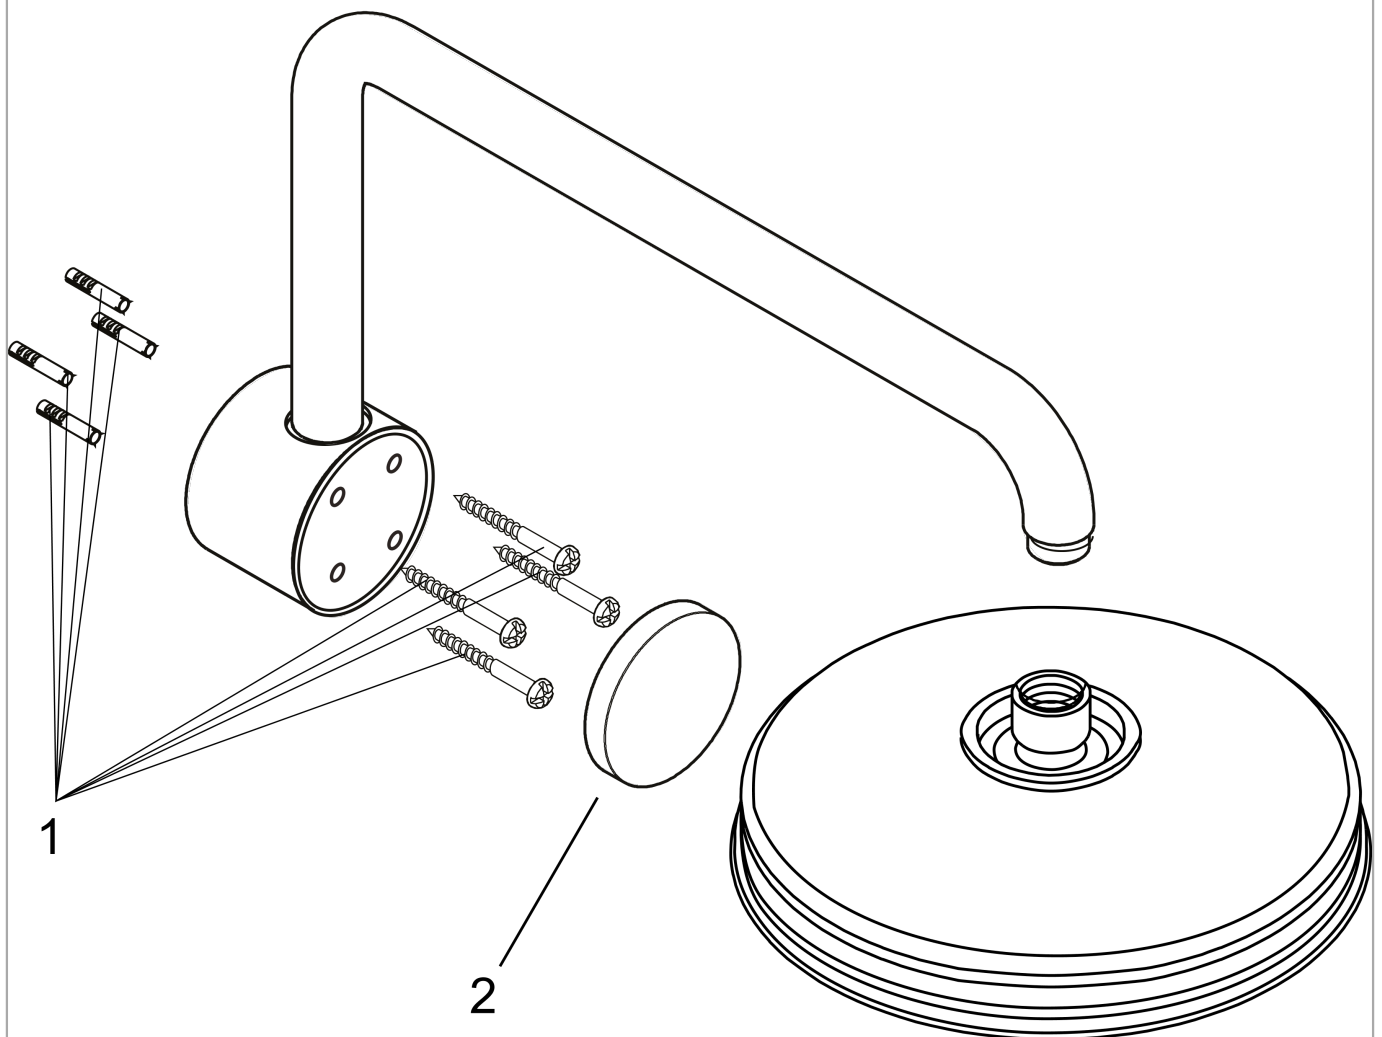

**Raindance
Showerarm**

Finishes : **chrome** Part no. : **06476000**

Description

Features

- Brass
- 1/2" NPT
- scope of supply: mounting plate, Escutcheon

Item details

List Price \$ 319.00

Compliance

Product image

Scale drawing

**Raindance
Showerarm**

Finishes : **chrome** Part no. : **06476000**

Exploded drawing

Year of production: >11/06

**Raindance
Showerarm**

Finishes : **chrome** Part no. : **06476000**

Spare parts list

Year of production: >11/06

Pos.	Description	Part no.	Price	PU
1	mounting set	98689000	-	1
2	cover	98690000	-	1