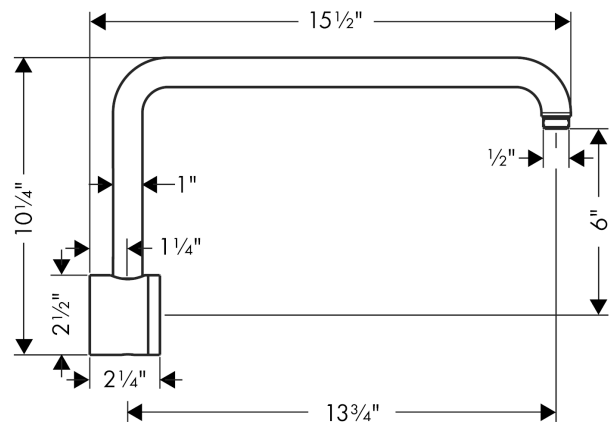

**Raindance
Showerarm**

Finishes : **chrome** Part no. : **06476000**

Description

Features

- Brass
- 1/2" NPT
- scope of supply: mounting plate, Escutcheon

Item details

List Price \$ 319.00

Compliance

Product image

Scale drawing

**Raindance
Showerarm**

Finishes : **chrome** Part no. : **06476000**

Exploded drawing

Year of production: >11/06

**Raindance
Showerarm**

Finishes : **chrome** Part no. : **06476000**

Spare parts list

Year of production: >11/06

Pos.	Description	Part no.	Price	PU
1	mounting set	98689000	-	1
2	cover	98690000	-	1