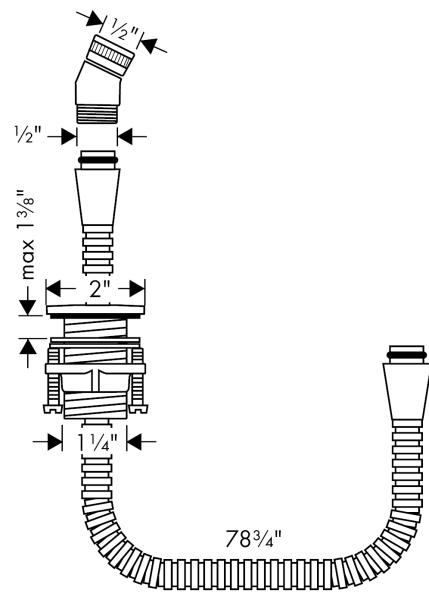

Metal Hose Pull-Out Set for Handshower
 Finishes : **chrome** Part no. : **06438000**

Description

Features
 · 1/2" NPT

Item details

List Price \$ 185.00

Compliance

Product image

Scale drawing

Metal Hose Pull-Out Set for Handshower
 Finishes : **chrome** Part no. : **06438000**

Exploded drawing

Year of production: >10/06

Metal Hose Pull-Out Set for Handshower

Finishes : **chrome** Part no. : **06438000**

Spare parts list

Year of production: >10/06

Pos.	Description	Part no.	Price	PU
1	insert for shower holder	96942000	-	1
2	fixing set (Ø 32)	13961000	-	1
3	shower hose	97161000	-	1
4	filter packing	94246000	-	1
a	shower holder	28071000	-	1
b	escutcheon Ø 52 mm	97159000	-	1