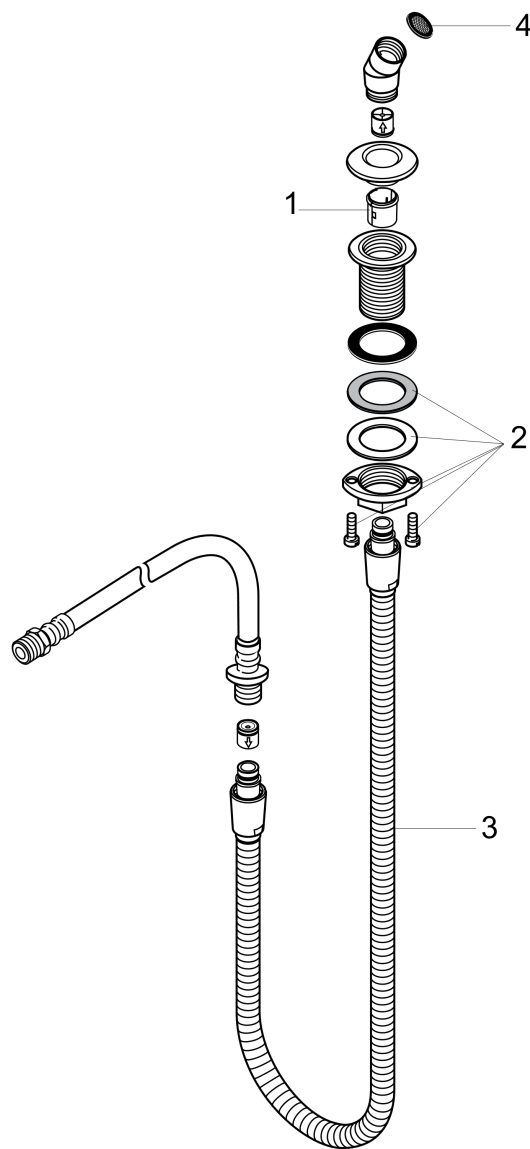

Metal Hose Pull-Out Set for Handshower
 Finishes : **chrome** Part no. : **06438000**

Description

Features
 · 1/2" NPT

Item details

List Price \$ 185.00

Compliance

Product image

Scale drawing

Metal Hose Pull-Out Set for Handshower
 Finishes : **chrome** Part no. : **06438000**

Exploded drawing

Year of production: >10/06

Metal Hose Pull-Out Set for Handshower

Finishes : **chrome** Part no. : **06438000**

Spare parts list

Year of production: >10/06

Pos.	Description	Part no.	Price	PU
1	insert for shower holder	96942000	-	1
2	fixing set (Ø 32)	13961000	-	1
3	shower hose	97161000	-	1
4	filter packing	94246000	-	1
a	shower holder	28071000	-	1
b	escutcheon Ø 52 mm	97159000	-	1