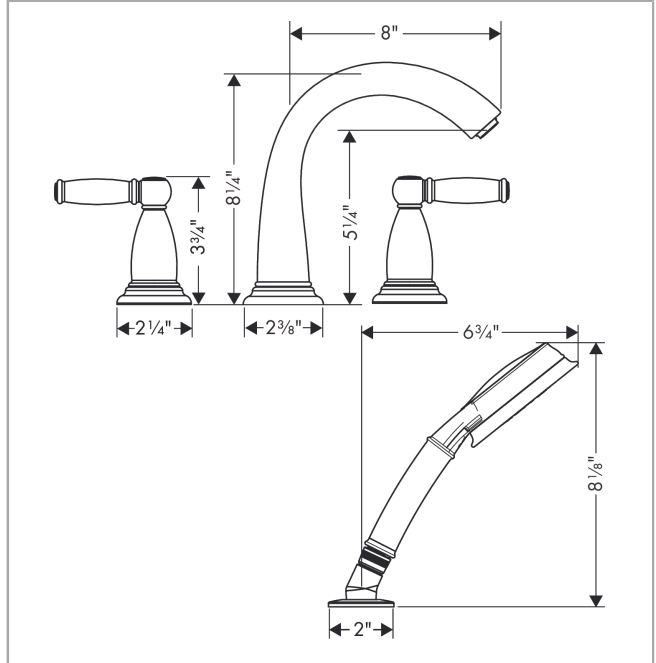

Swing C
4-Hole Roman Tub Set Trim with Lever Handles and 2.0 GPM Handshower
 Finishes : **chrome** Part no. : **06123000**

Description

Features

- 90° ceramic valves
- Integrated double backflow prevention
- Diverter for handshower

Item details

List Price \$ 836.00

Technology

Compliance

Product image

Scale drawing

Swing C
4-Hole Roman Tub Set Trim with Lever Handles and 2.0 GPM Handshower
 Finishes : **chrome** Part no. : **06123000**

Exploded drawing

Year of production: >01/17

Swing C

4-Hole Roman Tub Set Trim with Lever Handles and 2.0 GPM Handshower

Finishes : **chrome** Part no. : **06123000**

Spare parts list

Year of production: >01/17

Pos.	Description	Part no.	Price	PU
1	escutcheon	88600000	-	1
2	aerator M24x1 (25 l/min)	13956000	-	1
3	hollow set screw M6x10 DIN 916	96029000	-	1
4	set of non return valves DW 15	94074000	-	1
5	filter packing	94246000	-	1
6	escutcheon Ø 52 mm	97159000	-	1
7	handshower	04334000	-	1
8	diverter knob	94102000	-	1
9	handle	88612000	-	1
a	base body	06646000	-	1
b	shower holder	28071000	-	1