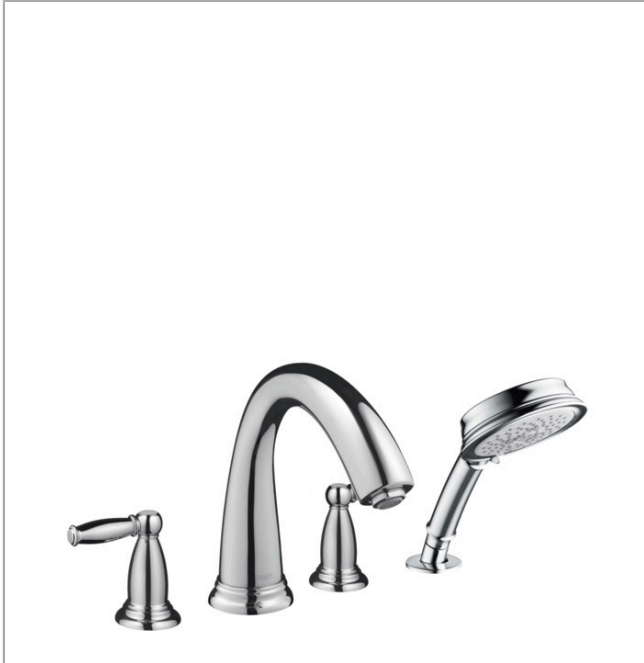

Swing C
4-Hole Roman Tub Set Trim with Lever Handles and 2.0 GPM Handshower
 Finishes : **chrome** Part no. : **06123000**

Description

Features

- 90° ceramic valves
- Integrated double backflow prevention
- Diverter for handshower

Item details

List Price \$ 836.00

Technology

Compliance

Product image

Scale drawing

Swing C
4-Hole Roman Tub Set Trim with Lever Handles and 2.0 GPM Handshower
 Finishes : **chrome** Part no. : **06123000**

Exploded drawing

Year of production: >01/17

Swing C

4-Hole Roman Tub Set Trim with Lever Handles and 2.0 GPM Handshower

Finishes : **chrome** Part no. : **06123000**

Spare parts list

Year of production: >01/17

Pos.	Description	Part no.	Price	PU
1	escutcheon	88600000	-	1
2	aerator M24x1 (25 l/min)	13956000	-	1
3	hollow set screw M6x10 DIN 916	96029000	-	1
4	set of non return valves DW 15	94074000	-	1
5	filter packing	94246000	-	1
6	escutcheon Ø 52 mm	97159000	-	1
7	handshower	04334000	-	1
8	diverter knob	94102000	-	1
9	handle	88612000	-	1
a	base body	06646000	-	1
b	shower holder	28071000	-	1