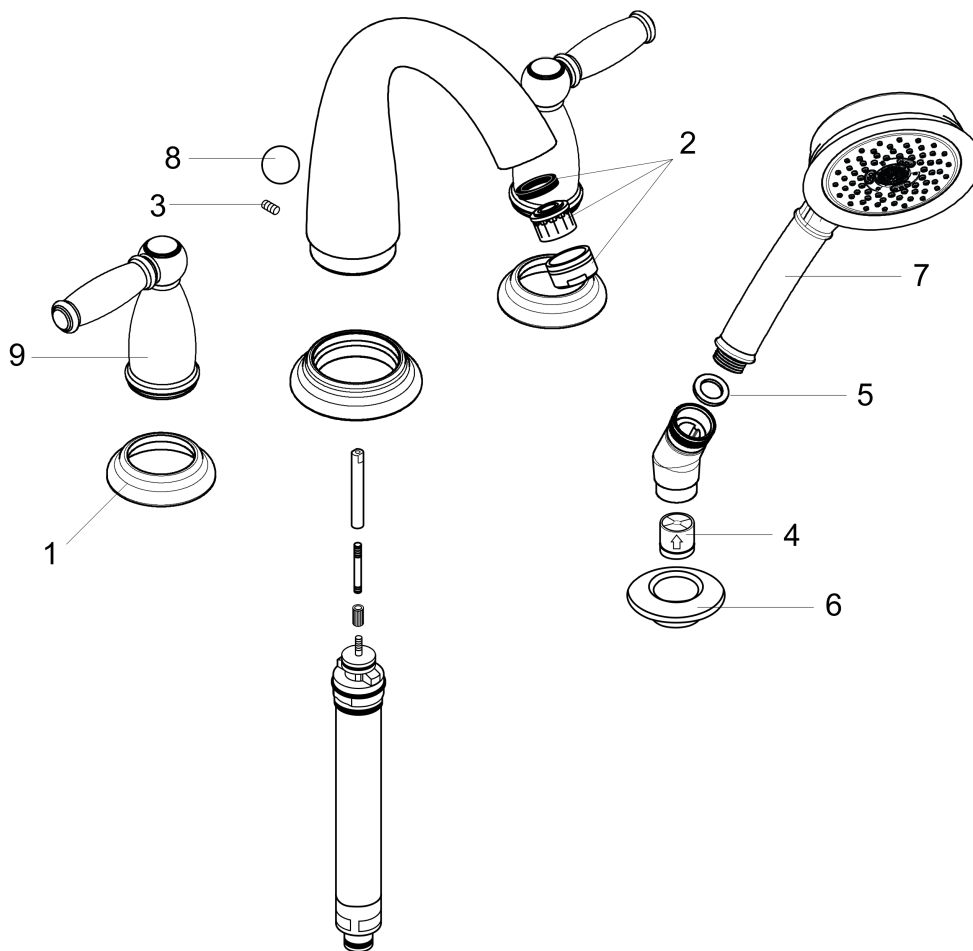

Swing C
4-Hole Roman Tub Set Trim with Lever Handles and 2.0 GPM Handshower
 Finishes : **chrome** Part no. : **06123000**

Description

Features

- 90° ceramic valves
- Integrated double backflow prevention
- Diverter for handshower

Item details

List Price \$ 836.00

Technology

Compliance

Product image

Scale drawing

Swing C
4-Hole Roman Tub Set Trim with Lever Handles and 2.0 GPM Handshower
 Finishes : **chrome** Part no. : **06123000**

Exploded drawing

Year of production: >01/17

Swing C

4-Hole Roman Tub Set Trim with Lever Handles and 2.0 GPM Handshower

Finishes : **chrome** Part no. : **06123000**

Spare parts list

Year of production: >01/17

Pos.	Description	Part no.	Price	PU
1	escutcheon	88600000	-	1
2	aerator M24x1 (25 l/min)	13956000	-	1
3	hollow set screw M6x10 DIN 916	96029000	-	1
4	set of non return valves DW 15	94074000	-	1
5	filter packing	94246000	-	1
6	escutcheon Ø 52 mm	97159000	-	1
7	handshower	04334000	-	1
8	diverter knob	94102000	-	1
9	handle	88612000	-	1
a	base body	06646000	-	1
b	shower holder	28071000	-	1