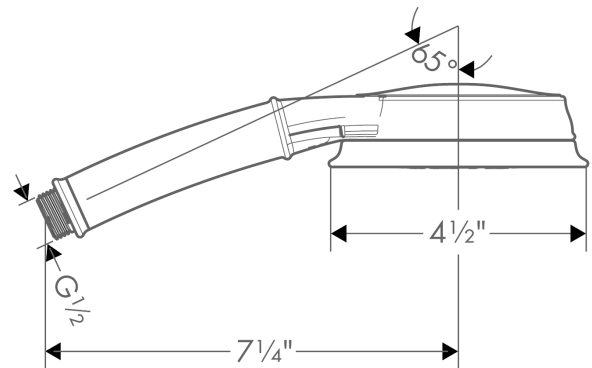

Croma 100 Classic
Handshower 3-Jet, 1.8 GPM
 Finishes : **chrome** Part no. : **04753000**

Description

Features

- 75 no-clog spray channels
- Spray modes: Full, Pulsating Massage, Intense Turbo
- Flow: 1.80 GPM

Item details

List Price \$ 103.00

Technology

Compliance

Product image

Scale drawing

Croma 100 Classic
Handshower 3-Jet, 1.8 GPM
Finishes : **chrome** Part no. : **04753000**

Exploded drawing

Year of production: >01/18

Croma 100 Classic
Handshower 3-Jet, 1.8 GPM
 Finishes : **chrome** Part no. : **04753000**

Spare parts list

Year of production: >01/18

Pos.	Description	Part no.	Price	PU
1	filter packing	94246000	-	1