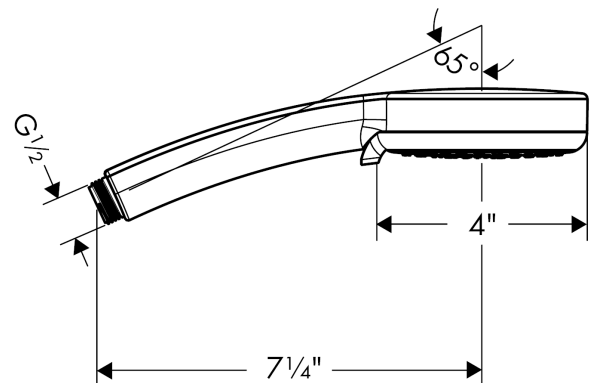

Croma 100
Handshower E 3-Jet, 1.8 GPM
 Finishes : **chrome** Part no. : **04752000**

Description

Features

- 75 no-clog spray channels
- Spray modes: Full, Pulsating Massage, Intense Turbo
- Flow: 1.80 GPM

Item details

List Price \$ 93.00

Technology

Compliance

Product image

Scale drawing

Croma 100
Handshower E 3-Jet, 1.8 GPM
Finishes : **chrome** Part no. : **04752000**

Exploded drawing

Year of production: >01/18

1

Croma 100
Handshower E 3-Jet, 1.8 GPM
 Finishes : **chrome** Part no. : **04752000**

Spare parts list

Year of production: >01/18

Pos.	Description	Part no.	Price	PU
1	filter packing	94246000	-	1