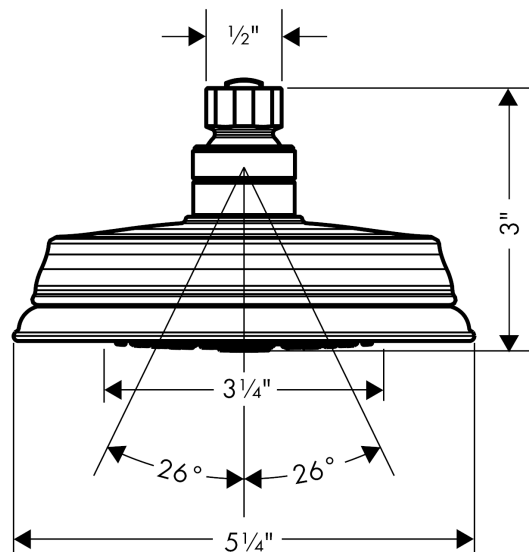

**Croma 100 Classic**  
**Showerhead 3-Jet, 1.8 GPM**  
 Finishes : **chrome** Part no. : **04751000**

**Description**

**Features**

- 75 no-clog spray channels
- Spray modes: Full, Pulsating Massage, Intense Turbo
- Flow: 1.80 GPM

**Item details**

List Price \$ 93.00

**Technology**

**Compliance**

**Product image**

**Scale drawing**

**Croma 100 Classic**  
**Showerhead 3-Jet, 1.8 GPM**  
Finishes : **chrome**    Part no. : **04751000**

Exploded drawing

Year of production: >10/17