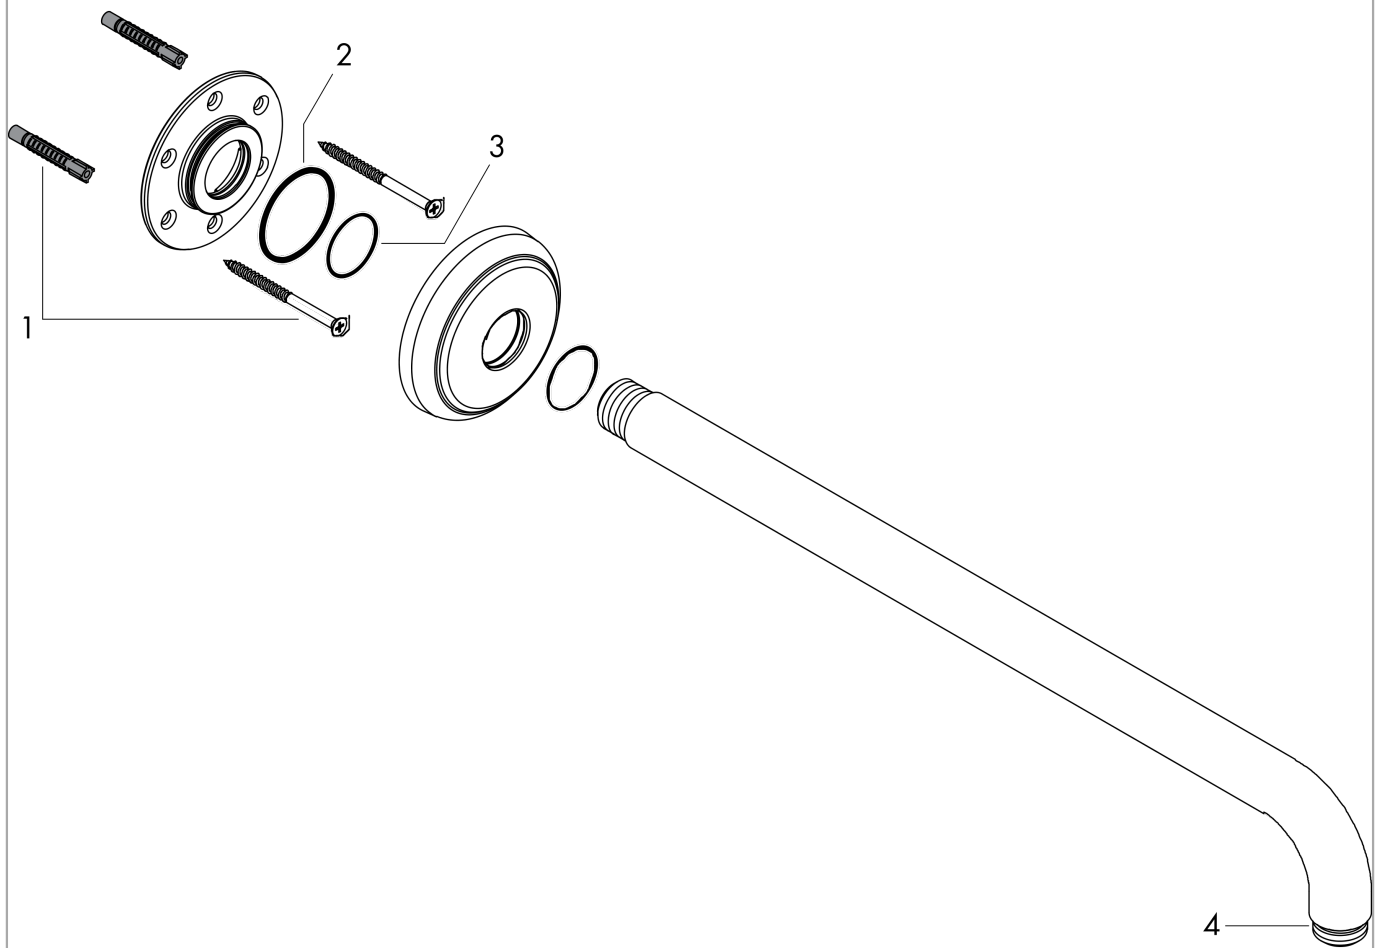

AXOR Montreux
AXOR Montreux Showerarm
 Finishes : **chrome** Part no. : **04746000**

Description

Features

- Brass
- 1/2" NPT
- scope of supply: Escutcheon, mounting plate

Item details

List Price \$ 250.00

Compliance

Product image

Scale drawing

AXOR Montreux
AXOR Montreux Showerarm
Finishes : **chrome** Part no. : **04746000**

Exploded drawing

Year of production: >01/18

AXOR Montreux
AXOR Montreux Showerarm
 Finishes : **chrome** Part no. : **04746000**

Spare parts list

Year of production: >01/18

Pos.	Description	Part no.	Price	PU
1	mounting set	40916000	-	1
2	O-ring 30x2,5	98151000	-	1
3	O-ring 24x2	98388000	-	1
4	O-ring 16x2	98133000	-	1