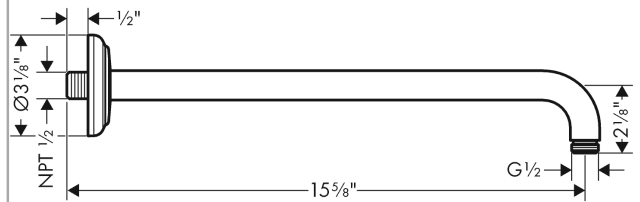

AXOR Montreux
AXOR Montreux Showerarm
 Finishes : **chrome** Part no. : **04746000**

Description

Features

- Brass
- 1/2" NPT
- scope of supply: Escutcheon, mounting plate

Item details

List Price \$ 250.00

Compliance

Product image

Scale drawing

AXOR Montreux
AXOR Montreux Showerarm
Finishes : **chrome** Part no. : **04746000**

Exploded drawing

Year of production: >01/18

AXOR Montreux
AXOR Montreux Showerarm
 Finishes : **chrome** Part no. : **04746000**

Spare parts list

Year of production: >01/18

Pos.	Description	Part no.	Price	PU
1	mounting set	40916000	-	1
2	O-ring 30x2,5	98151000	-	1
3	O-ring 24x2	98388000	-	1
4	O-ring 16x2	98133000	-	1