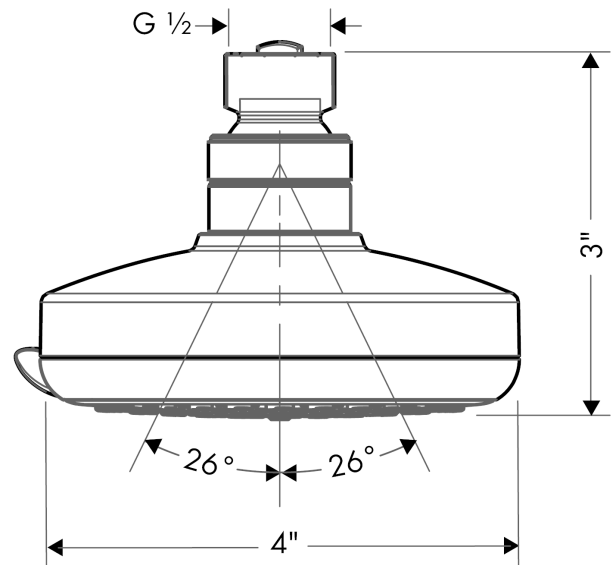

Croma 100
Showerhead E 3-Jet, 1.8 GPM
 Finishes : **chrome** Part no. : **04733000**

Description

Features

- 75 no-clog spray channels
- Spray modes: Full, Pulsating Massage, Intense Turbo
- Flow: 1.80 GPM

Item details

List Price \$ 93.00

Technology

Compliance

Product image

Scale drawing

Croma 100
Showerhead E 3-Jet, 1.8 GPM
Finishes : **chrome** Part no. : **04733000**

Exploded drawing

Year of production: >01/18

Croma 100
Showerhead E 3-Jet, 1.8 GPM
 Finishes : **chrome** Part no. : **04733000**

Spare parts list

Year of production: >01/18

Pos.	Description	Part no.	Price	PU
1	filter packing	88649000	-	1