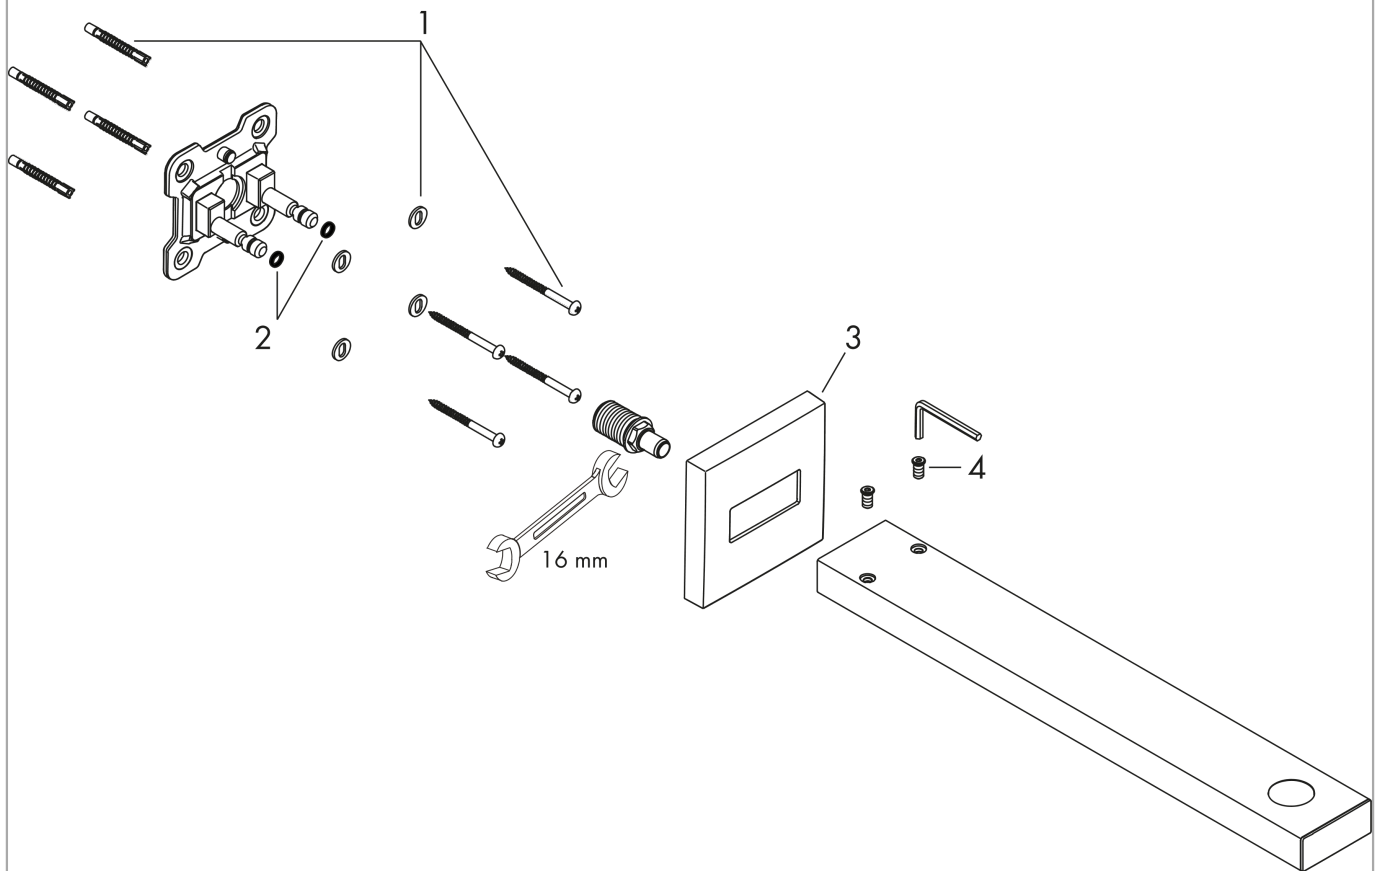

**Raindance E**  
**Showerarm, 15" (Must be used with Raindance E 300 Showerhead)**  
 Finishes : **chrome**    Part no. : **04731000**

**Description**

**Features**

- Brass
- 1/2" NPT

**Item details**

List Price \$ 180.00

**Compliance**

**Product image**

**Scale drawing**

**Raindance E**  
**Showerarm, 15" (Must be used with Raindance E 300 Showerhead)**  
 Finishes : **chrome**    Part no. : **04731000**

Exploded drawing

Year of production: >04/18

**Raindance E**

**Showerarm, 15" (Must be used with Raindance E 300 Showerhead)**

Finishes : **chrome**    Part no. : **04731000**

**Spare parts list**

Year of production: >04/18

Pos.	Description	Part no.	Price	PU
1	mounting set	96179000	-	1
2	O-ring 6x2	98458000	-	1
3	escutcheon	93126000	-	1
4	screw	93431000	-	1