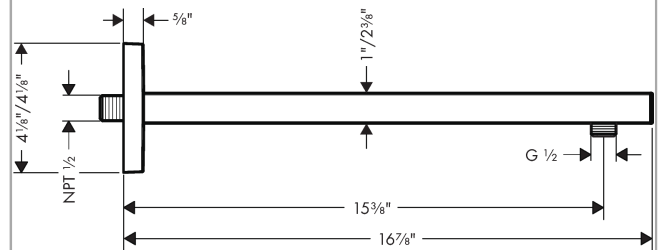

**Raindance E**  
**Showerarm, 15" (Must be used with Raindance E 300 Showerhead)**  
 Finishes : **chrome**    Part no. : **04731000**

**Description**

**Features**

- Brass
- 1/2" NPT

**Item details**

List Price \$ 180.00

**Compliance**

**Product image**

**Scale drawing**

**Raindance E**  
**Showerarm, 15" (Must be used with Raindance E 300 Showerhead)**  
 Finishes : **chrome**    Part no. : **04731000**

Exploded drawing

Year of production: >04/18

**Raindance E**

**Showerarm, 15" (Must be used with Raindance E 300 Showerhead)**

Finishes : **chrome**    Part no. : **04731000**

**Spare parts list**

Year of production: >04/18

Pos.	Description	Part no.	Price	PU
1	mounting set	96179000	-	1
2	O-ring 6x2	98458000	-	1
3	escutcheon	93126000	-	1
4	screw	93431000	-	1