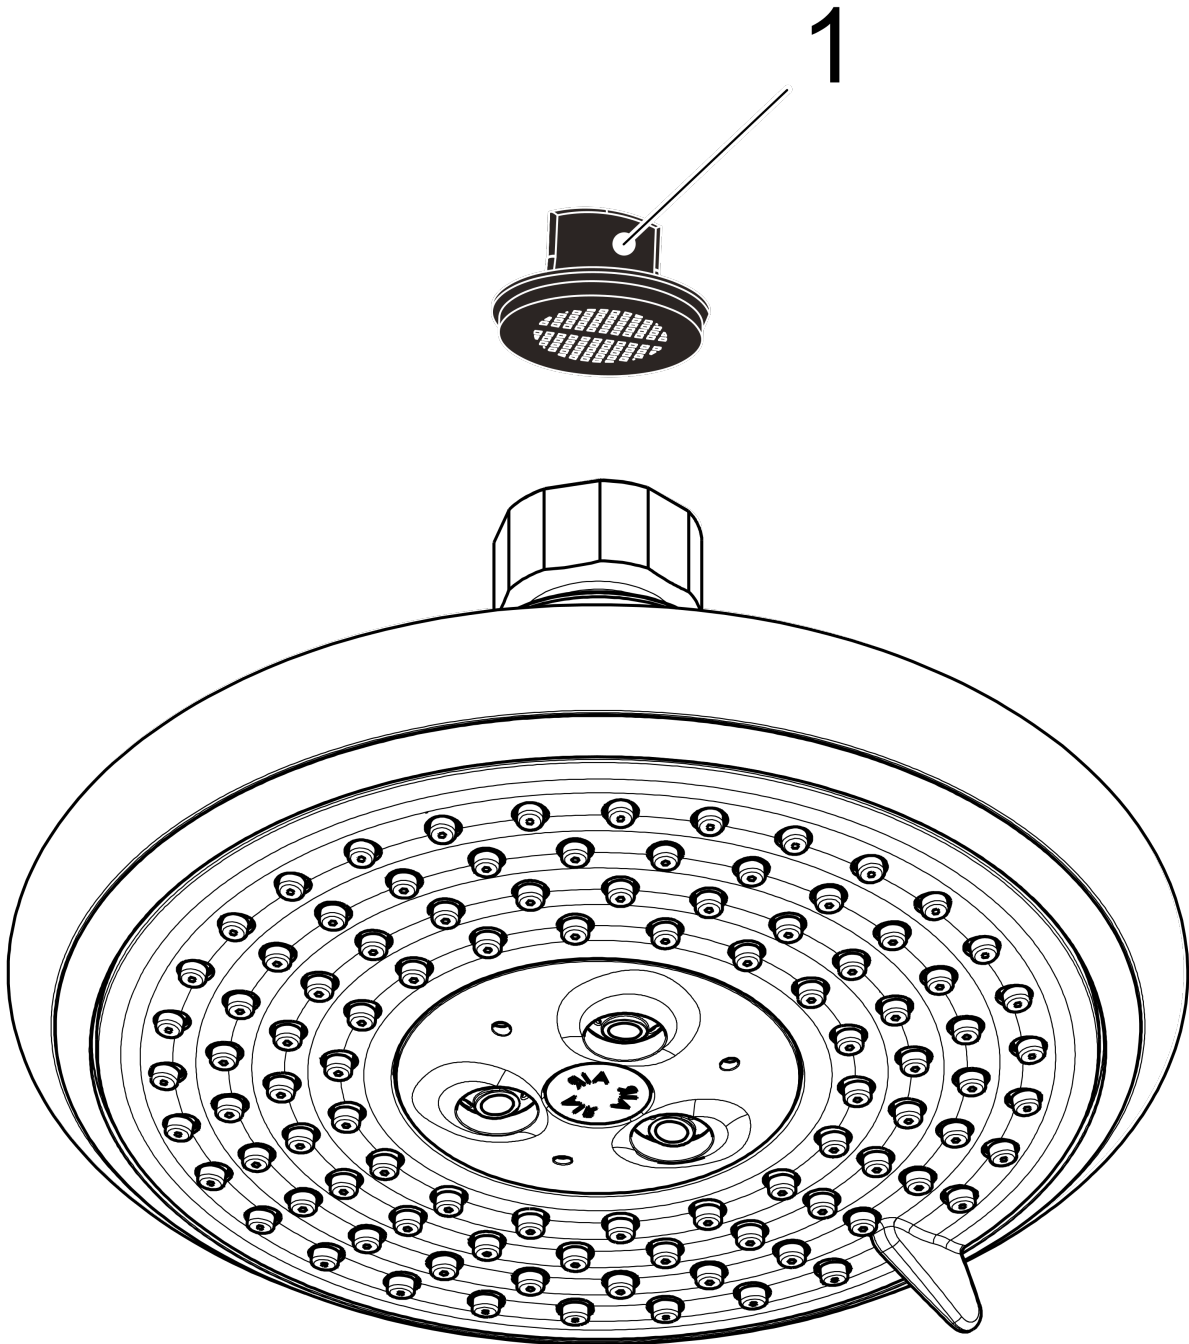

Raindance E
Showerhead 120 3-Jet, 2.0 GPM
 Finishes : **chrome** Part no. : **04729000**

Description

Features

- 95 no-clog spray channels
- Spray modes: RainAir, BalanceAir, WhirlAir
- Flow: 2.0 GPM

Item details

List Price \$ 185.00

Technology

Compliance

Product image

Scale drawing

Raindance E
Showerhead 120 3-Jet, 2.0 GPM
Finishes : **chrome** Part no. : **04729000**

Exploded drawing

Year of production: >01/18

Raindance E
Showerhead 120 3-Jet, 2.0 GPM
 Finishes : **chrome** Part no. : **04729000**

Spare parts list

Year of production: >01/18

Pos.	Description	Part no.	Price	PU
1	filter packing	88649000	-	1