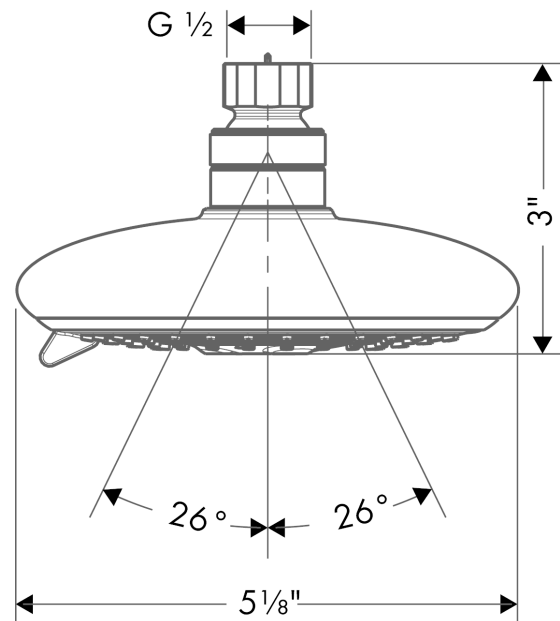

Raindance E
Showerhead 120 3-Jet, 2.0 GPM
 Finishes : **chrome** Part no. : **04729000**

Description

Features

- 95 no-clog spray channels
- Spray modes: RainAir, BalanceAir, WhirlAir
- Flow: 2.0 GPM

Item details

List Price \$ 185.00

Technology

Compliance

Product image

Scale drawing

Raindance E
Showerhead 120 3-Jet, 2.0 GPM
Finishes : **chrome** Part no. : **04729000**

Exploded drawing

Year of production: >01/18

Raindance E
Showerhead 120 3-Jet, 2.0 GPM
 Finishes : **chrome** Part no. : **04729000**

Spare parts list

Year of production: >01/18

Pos.	Description	Part no.	Price	PU
1	filter packing	88649000	-	1