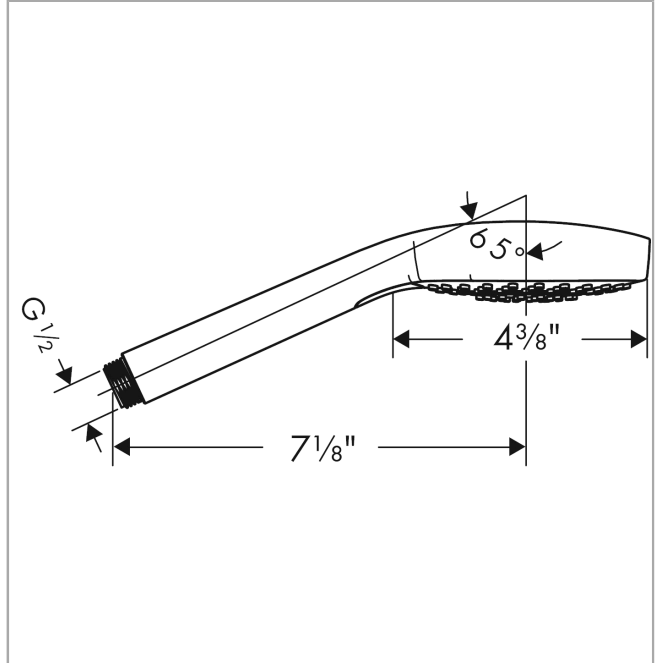

Croma Select E
Handshower 110 Vario-Jet, 2.0 GPM
 Finishes : **white/chrome** Part no. : **04726000**

Description

Features

- Select button for comfortable alternation of spray modes
- 79 no-clog spray channels
- Spray modes: Vario-Jet (spray zones of variable intensity)
- Flow: 2.0 GPM
- Easy-to-clean white spray face

Item details

List Price \$ 134.00

Technology

Compliance

Product image

Scale drawing

Croma Select E
Handshower 110 Vario-Jet, 2.0 GPM
Finishes : **white/chrome** Part no. : **04726000**

Exploded drawing

Year of production: >01/18

Croma Select E
Handshower 110 Vario-Jet, 2.0 GPM
 Finishes : **white/chrome** Part no. : **04726000**

Spare parts list

Year of production: >01/18

Pos.	Description	Part no.	Price	PU
1	filter packing	94246000	-	1