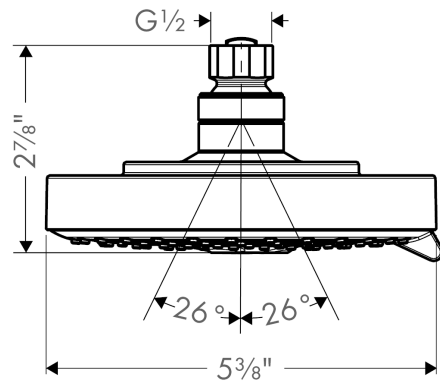

Raindance S
Showerhead 150 3-Jet, 2.0 GPM
 Finishes : **chrome** Part no. : **04725000**

Description

Features

- 86 no-clog spray channels
- Spray modes: RainAir, BalanceAir, WhirlAir
- Flow: 2.0 GPM

Item details

List Price \$ 237.00

Technology

Compliance

Product image

Scale drawing

Raindance S
Showerhead 150 3-Jet, 2.0 GPM
Finishes : **chrome** Part no. : **04725000**

Exploded drawing

Year of production: >01/18

Raindance S
Showerhead 150 3-Jet, 2.0 GPM
 Finishes : **chrome** Part no. : **04725000**

Spare parts list

Year of production: >01/18

Pos.	Description	Part no.	Price	PU
1	filter packing	88649000	-	1