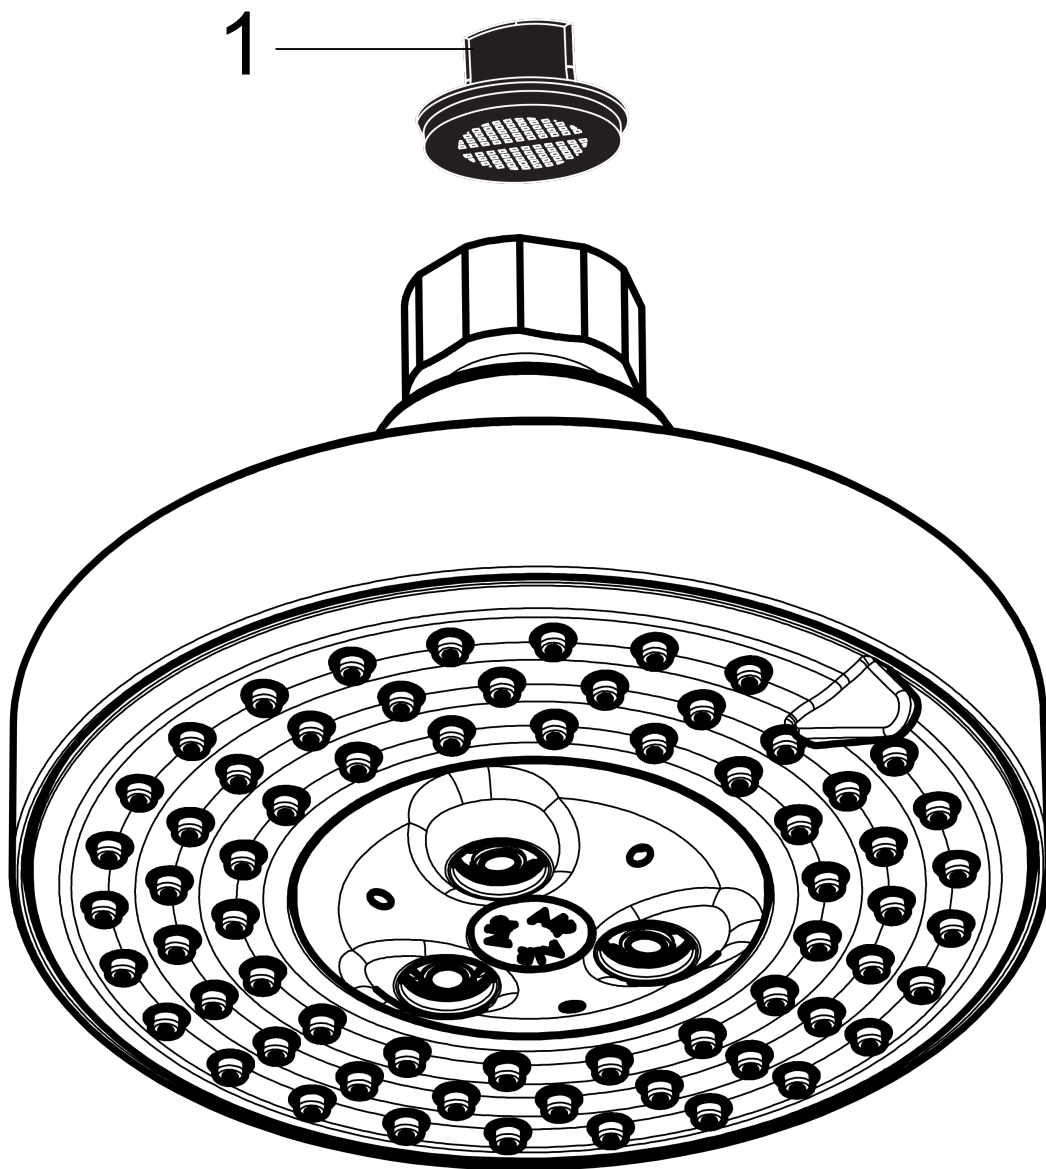

Raindance S
Showerhead 150 3-Jet, 2.0 GPM
 Finishes : **chrome** Part no. : **04725000**

Description

Features

- 86 no-clog spray channels
- Spray modes: RainAir, BalanceAir, WhirlAir
- Flow: 2.0 GPM

Item details

List Price \$ 237.00

Technology

Compliance

Product image

Scale drawing

Raindance S
Showerhead 150 3-Jet, 2.0 GPM
Finishes : **chrome** Part no. : **04725000**

Exploded drawing

Year of production: >01/18

Raindance S
Showerhead 150 3-Jet, 2.0 GPM
 Finishes : **chrome** Part no. : **04725000**

Spare parts list

Year of production: >01/18

Pos.	Description	Part no.	Price	PU
1	filter packing	88649000	-	1