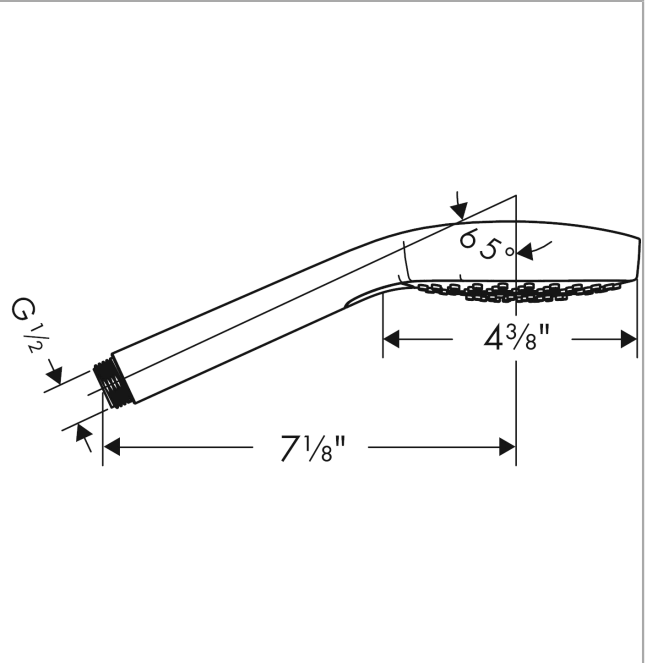

Croma Select E
Handshower 110 3-Jet, 1.8 GPM
 Finishes : **white/chrome** Part no. : **04723400**

Description

Features

- Select button for comfortable alternation of spray modes
- 121 no-clog spray channels
- Spray modes: SoftRain, IntenseRain, Pulsating Massage
- Flow: 1.80 GPM
- Easy-to-clean white spray face

Item details

List Price \$ 123.00

Technology

Compliance

Product image

Scale drawing

Croma Select E
Handshower 110 3-Jet, 1.8 GPM
Finishes : **white/chrome** Part no. : **04723400**

Exploded drawing

Year of production: >01/18

Croma Select E
Handshower 110 3-Jet, 1.8 GPM
 Finishes : **white/chrome** Part no. : **04723400**

Spare parts list

Year of production: >01/18

Pos.	Description	Part no.	Price	PU
1	filter packing	94246000	-	1