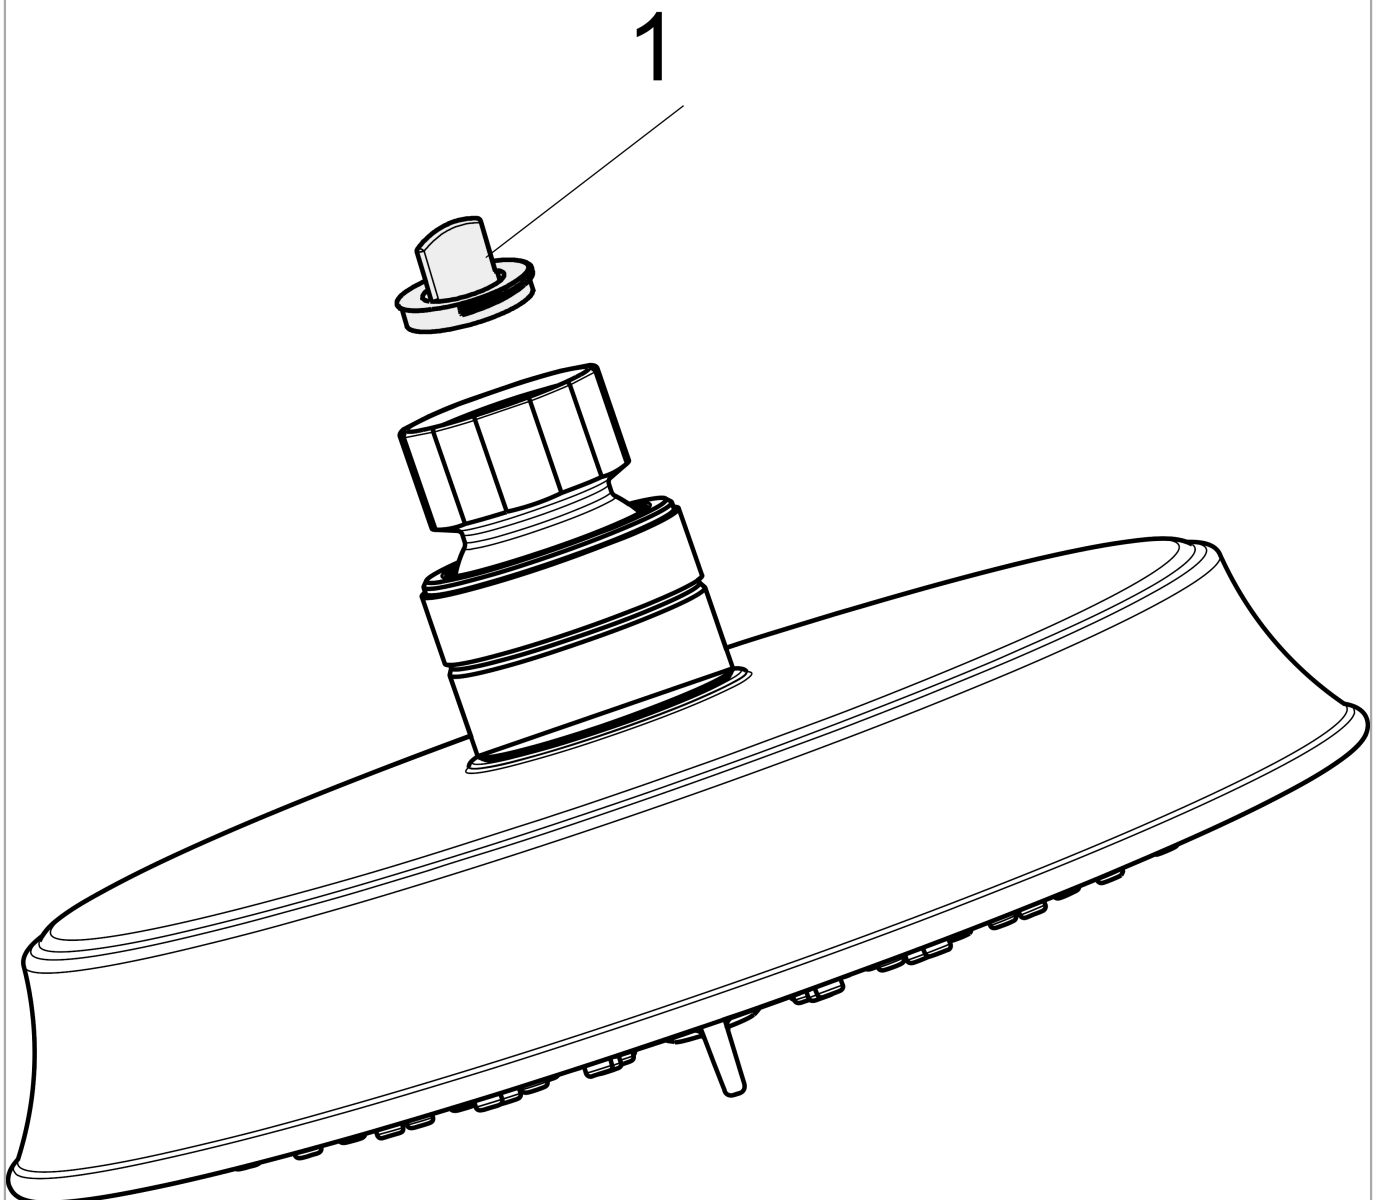

**Raindance Classic**  
**Showerhead 150 3-Jet, 2.0 GPM**  
 Finishes : **chrome**    Part no. : **04721000**

**Description**

**Features**

- 86 no-clog spray channels
- Spray modes: RainAir, BalanceAir, WhirlAir
- Flow: 2.0 GPM
- Fully-finished matching spray face

**Item details**

List Price \$ 278.00

**Technology**

**Compliance**

**Product image**

**Scale drawing**

**Raindance Classic**  
**Showerhead 150 3-Jet, 2.0 GPM**  
Finishes : **chrome**    Part no. : **04721000**

Exploded drawing

Year of production: >01/18

**Raindance Classic**  
**Showerhead 150 3-Jet, 2.0 GPM**  
 Finishes : **chrome**    Part no. : **04721000**

**Spare parts list**

Year of production: >01/18

Pos.	Description	Part no.	Price	PU
1	filter packing	88649000	-	1