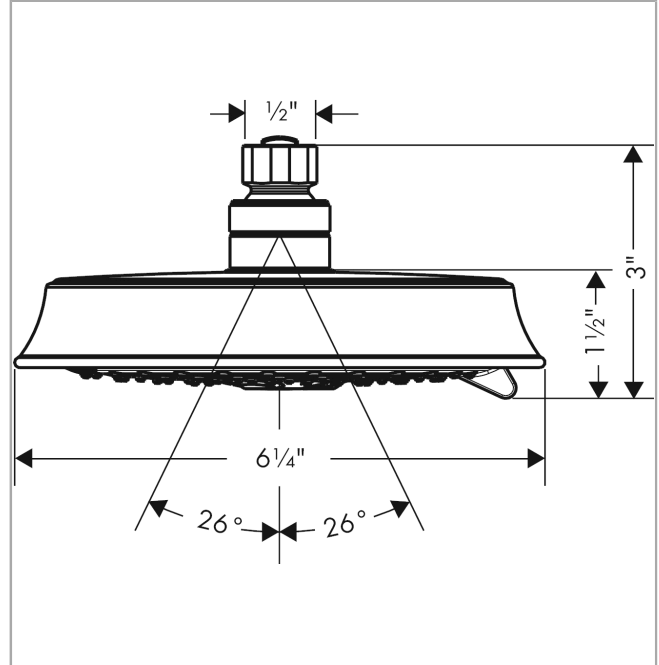

**Raindance Classic**  
**Showerhead 150 3-Jet, 2.0 GPM**  
 Finishes : **chrome**    Part no. : **04721000**

**Description**

**Features**

- 86 no-clog spray channels
- Spray modes: RainAir, BalanceAir, WhirlAir
- Flow: 2.0 GPM
- Fully-finished matching spray face

**Item details**

List Price \$ 278.00

**Technology**

**Compliance**

**Product image**

**Scale drawing**

**Raindance Classic**  
**Showerhead 150 3-Jet, 2.0 GPM**  
Finishes : **chrome**    Part no. : **04721000**

Exploded drawing

Year of production: >01/18

**Raindance Classic**  
**Showerhead 150 3-Jet, 2.0 GPM**  
 Finishes : **chrome**    Part no. : **04721000**

**Spare parts list**

Year of production: >01/18

Pos.	Description	Part no.	Price	PU
1	filter packing	88649000	-	1