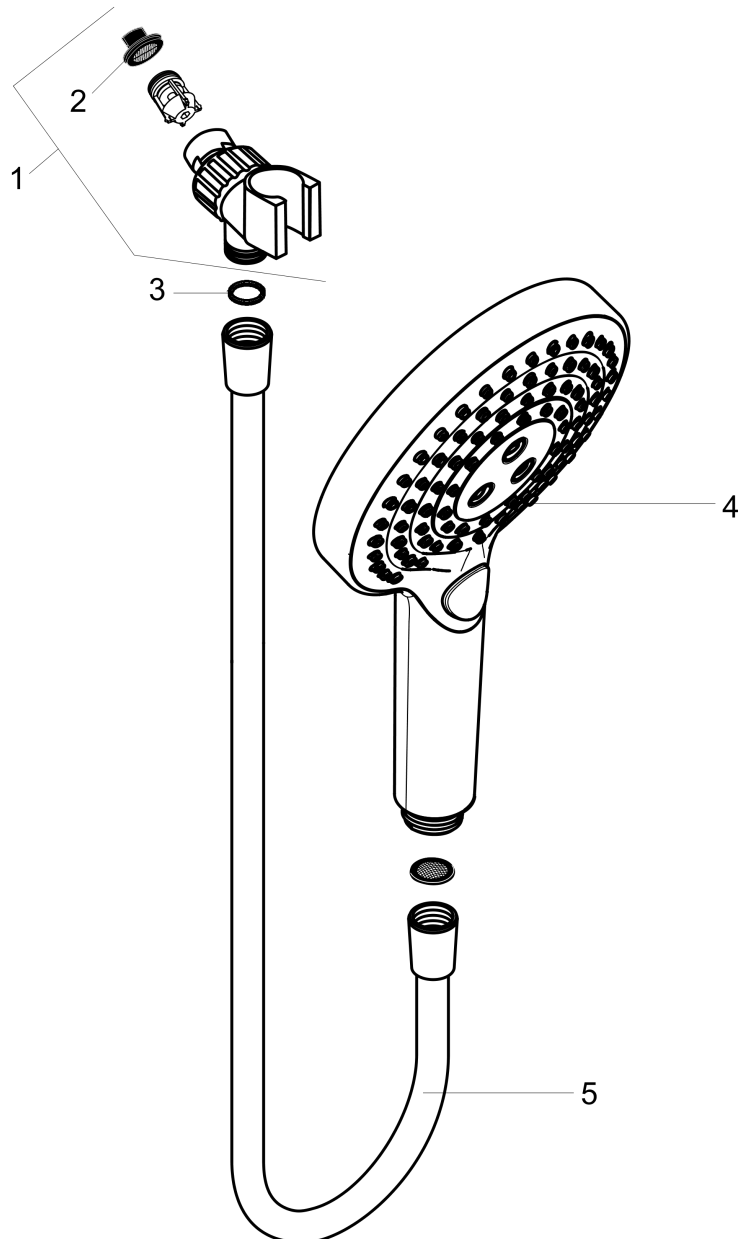

Raindance Select S
Handshower Set 120 3-Jet, 2.0 GPM
 Finishes : **chrome** Part no. : **04543000**

Description

Features

- Spray modes: RainAir, Rain, WhirlAir
- Select button for comfortable alternation of spray modes
- 30° adjustment
- Flow: 2.0 GPM

Item details

List Price \$ 227.00

Technology

Compliance

Product image

Scale drawing

Raindance Select S
Handshower Set 120 3-Jet, 2.0 GPM
Finishes : **chrome** Part no. : **04543000**

Exploded drawing

Year of production: >01/14

Raindance Select S
Handshower Set 120 3-Jet, 2.0 GPM
 Finishes : **chrome** Part no. : **04543000**

Spare parts list

Year of production: >01/14

Pos.	Description	Part no.	Price	PU
1	shower holder	06505003	-	1
2	filter packing	88649000	-	1
3	washer	88651000	-	1
4	handshower	04529000	-	1
5	shower hose 1,60 m	28276003	-	1