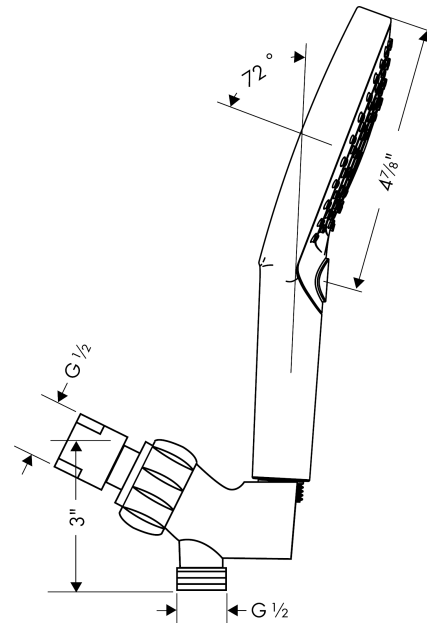

Raindance Select S
Handshower Set 120 3-Jet, 2.0 GPM
 Finishes : **chrome** Part no. : **04543000**

Description

Features

- Spray modes: RainAir, Rain, WhirlAir
- Select button for comfortable alternation of spray modes
- 30° adjustment
- Flow: 2.0 GPM

Item details

List Price \$ 227.00

Technology

Compliance

Product image

Scale drawing

Raindance Select S
Handshower Set 120 3-Jet, 2.0 GPM
Finishes : **chrome** Part no. : **04543000**

Exploded drawing

Year of production: >01/14

Raindance Select S
Handshower Set 120 3-Jet, 2.0 GPM
 Finishes : **chrome** Part no. : **04543000**

Spare parts list

Year of production: >01/14

Pos.	Description	Part no.	Price	PU
1	shower holder	06505003	-	1
2	filter packing	88649000	-	1
3	washer	88651000	-	1
4	handshower	04529000	-	1
5	shower hose 1,60 m	28276003	-	1