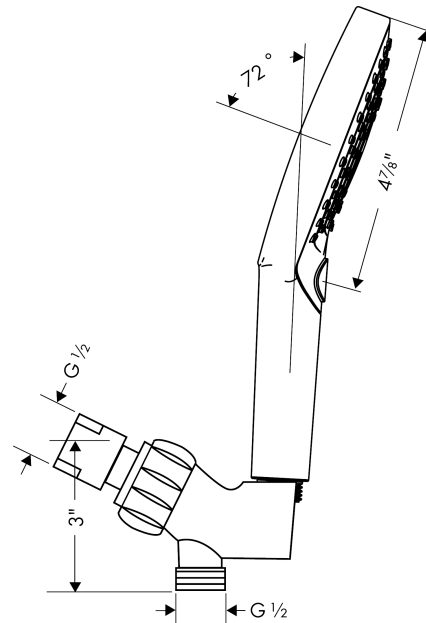

**Raindance Select S**  
**Handshower Set 120 3-Jet, 2.5 GPM**  
 Finishes : **chrome** Part no. : **04542000**

**Description**

**Features**

- Spray modes: Rain, RainAir, WhirlAir
- Select button for comfortable alternation of spray modes
- 30° adjustment
- Flow: 2.5 GPM

**Item details**

List Price \$ 227.00

**Technology**

**Compliance**

**Product image**

**Scale drawing**

**Raindance Select S**  
**Handshower Set 120 3-Jet, 2.5 GPM**  
 Finishes : **chrome** Part no. : **04542000**

Exploded drawing

Year of production: >04/15

**Raindance Select S**  
**Handshower Set 120 3-Jet, 2.5 GPM**  
 Finishes : **chrome**    Part no. : **04542000**

**Spare parts list**

Year of production: >04/15

Pos.	Description	Part no.	Price	PU
1	filter packing	88649000	-	1
2	non return valve	95699000	-	1
3	shower holder	06505003	-	1
4	seal	98058000	-	1
5	shower hose 1,60 m	28276003	-	1
6	filter packing	94246000	-	1
7	handshower	26531001	-	1