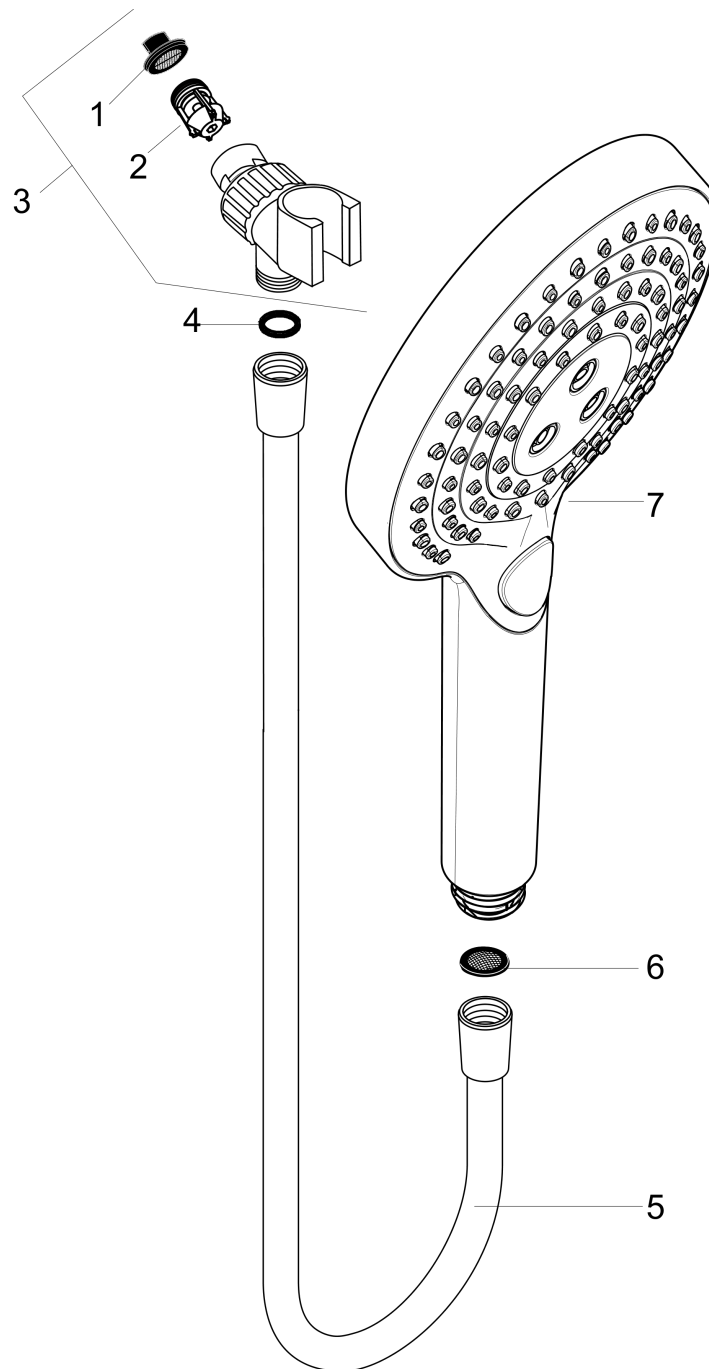

**Raindance Select S**  
**Handshower Set 120 3-Jet, 2.5 GPM**  
 Finishes : **chrome** Part no. : **04542000**

**Description**

**Features**

- Spray modes: Rain, RainAir, WhirlAir
- Select button for comfortable alternation of spray modes
- 30° adjustment
- Flow: 2.5 GPM

**Item details**

List Price \$ 227.00

**Technology**

**Compliance**

**Product image**

**Scale drawing**

**Raindance Select S**  
**Handshower Set 120 3-Jet, 2.5 GPM**  
 Finishes : **chrome** Part no. : **04542000**

Exploded drawing

Year of production: >04/15

**Raindance Select S**  
**Handshower Set 120 3-Jet, 2.5 GPM**  
 Finishes : **chrome**    Part no. : **04542000**

**Spare parts list**

Year of production: >04/15

Pos.	Description	Part no.	Price	PU
1	filter packing	88649000	-	1
2	non return valve	95699000	-	1
3	shower holder	06505003	-	1
4	seal	98058000	-	1
5	shower hose 1,60 m	28276003	-	1
6	filter packing	94246000	-	1
7	handshower	26531001	-	1