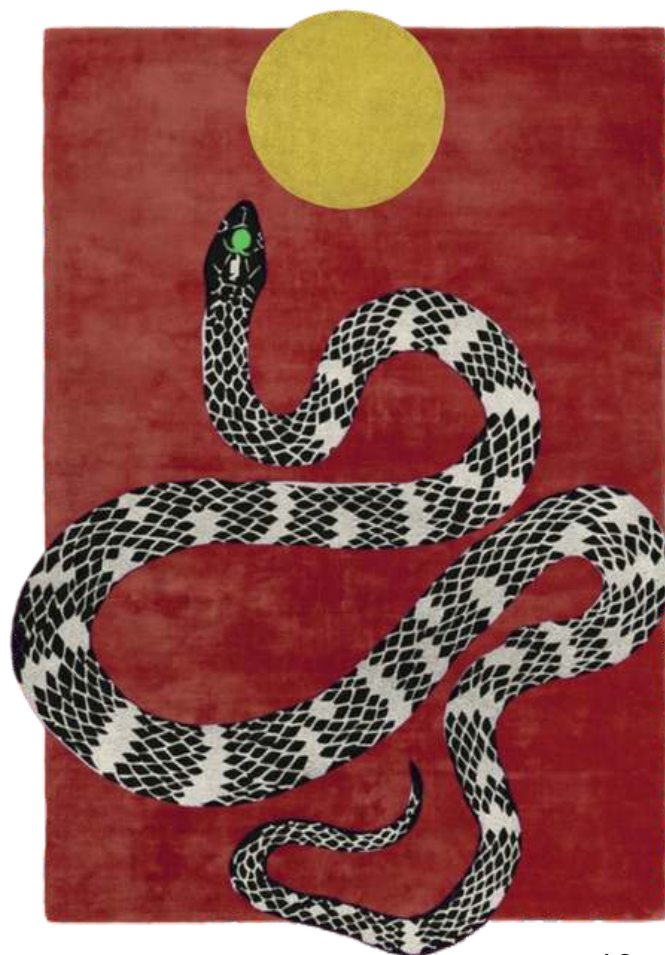

Celebrate and preserve artisan handcrafts and global traditions around the world with our eclectic Zebra in the Love Garden Hand Tufted Wool Rug in an oval-inspired shape. Featuring zebra lying in a love garden, this wool rug is worth all the attention of a chinoiserie collector. It is perfect for a stylish living space as an entryway rug or living room wall art.

Back: 100% Cotton

The Butterflies over Flower Hand Tufted Wool Rug in Green is a beautiful and unique addition to any home. Handcrafted from high-quality wool, this rug features a stunning butterfly and flower design that will add a touch of elegance to your space. The vibrant green color will also help to brighten up any room. The hand-tufted construction ensures durability and longevity, making it a great investment for your home. Perfect for adding warmth and texture to your floors, this rug is sure to impress. Bring the beauty of nature into your home with the Butterflies over Flower Hand Tufted Wool Rug in green.

Elevate your home decor with our Snake and Sun Red Hand Tufted Wool Rug, a captivating blend of intricate serpent motifs and vibrant sunbursts, expertly crafted from premium wool for both style and durability. This luxurious rug brings an exotic touch to any space, making it the perfect centerpiece for those seeking a bold and eye-catching statement piece.