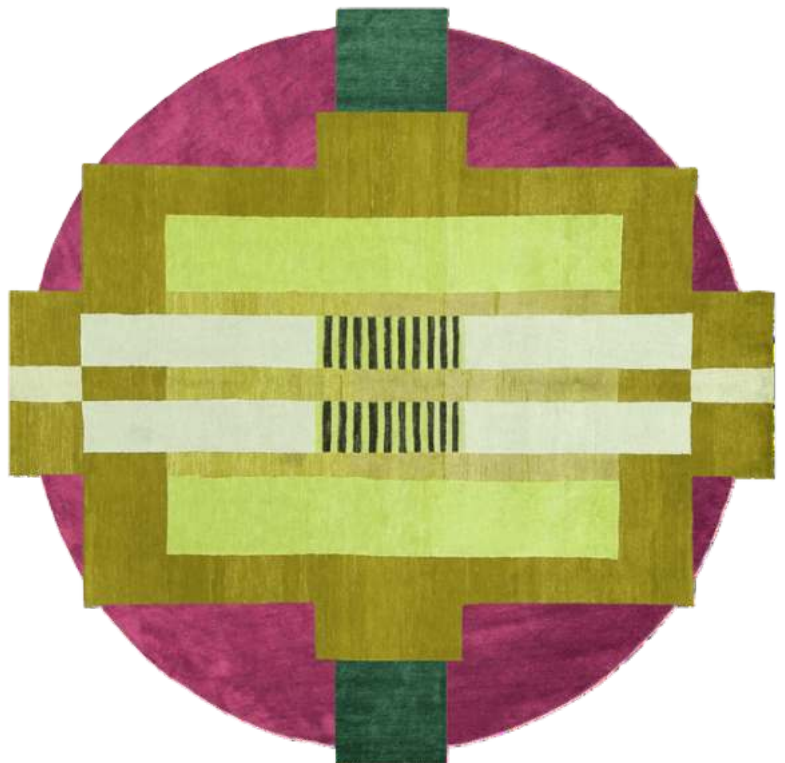

Circle of Atzec Round Hand Tufted Wool Rug

Dimensions: 3' x 3' | 4' x 4' | 5' x 5' | 6' x 6' | 7' x 7'
(*Custom dimensions upon request)

Techniques and Materials: Hand-tufted |
Front: 100% Premium New Zealand Wool.
Back: 100% Cotton

Celebrate and preserve artisan handcrafts and global traditions around the world with our Circle of Atzec Round Hand Tufted Wool Rug.