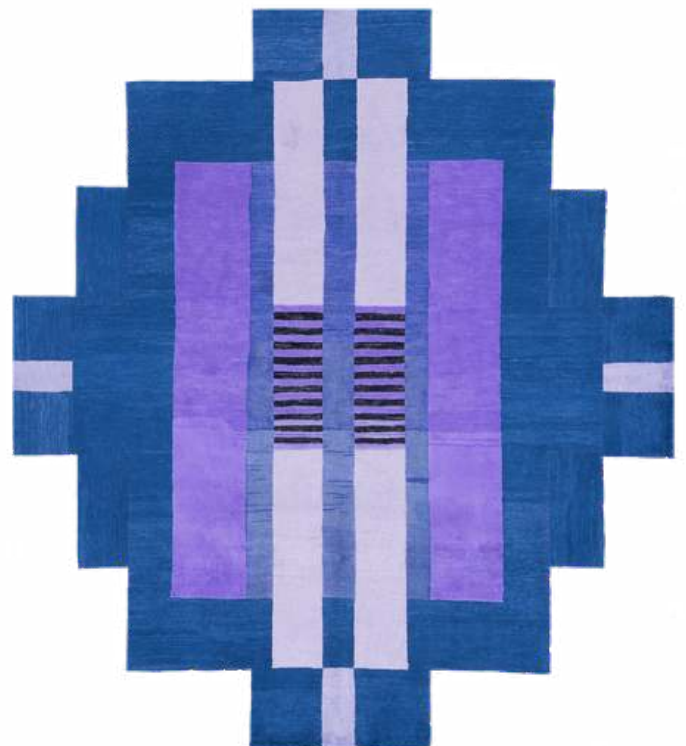

Blue Atzec Steps Hand Tufted Wool Rug

Dimensions: 3' x 3' | 4' x 4' | 5' x 5' | 6' x 6' | 7' x 7'
(*Custom dimensions upon request)

Techniques and Materials: Hand-tufted |
Front: 100% Premium New Zealand Wool.
Back: 100% Cotton

Celebrate and preserve artisan handcrafts and global traditions around the world with our Blue Atzec Steps Hand Tufted Wool Rug.