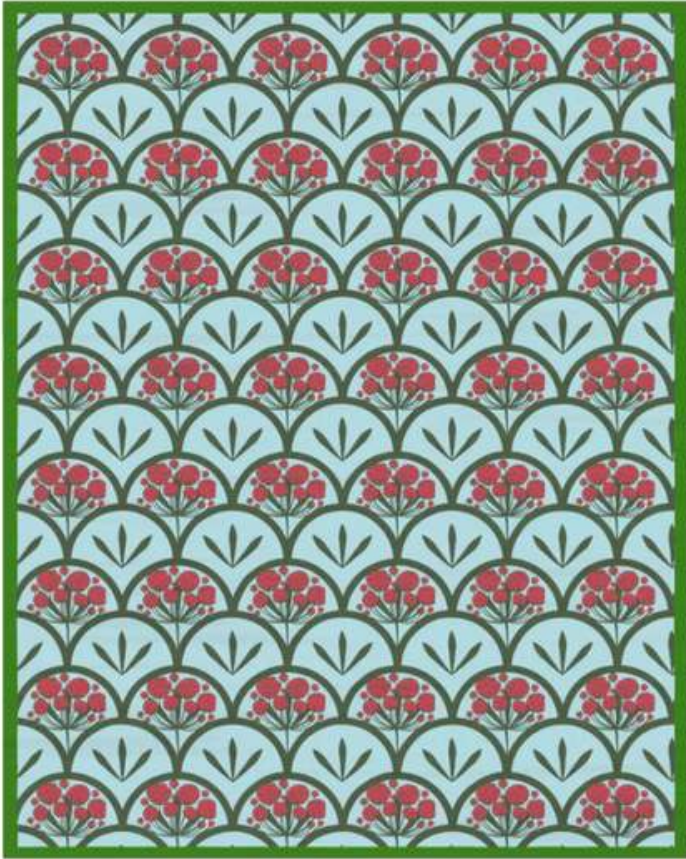

Feminine Art Deco Floral Hand Tufted Rug

Dimensions: 2' x 3' | 3' x 5' | 4' x 6' | 5' x 8' | 6' x 9'
(*Custom dimensions upon request)

Techniques and Materials: Hand-tufted |
Front: 100% Premium New Zealand Wool.
Back: 100% Cotton

Luxuriate in the plush embrace of premium materials, ensuring a sensory delight with every step. Elevate your décor with this avant-garde masterpiece that transforms your space into a sanctuary of sophistication. Imbued with the spirit of artistic maximalism, this rug is not merely a floor covering but a statement piece that commands attention and admiration. Unleash a tidal wave of glamour with our Feminine Art Deco Floral Hand Tufted Rug - where artistry meets functionality in a dance of opulence.

Golden Art Deco Scale White Tufted Rug

Dimensions: 2' x 3' | 3' x 5' | 4' x 6' | 5' x 8' | 6' x 9'
(*Custom dimensions upon request)

Techniques and Materials: Hand-tufted |
Front: 100% Premium New Zealand Wool.
Back: 100% Cotton

Golden Art Deco Scale Black Tufted Rug, a masterpiece in maximalist luxury for those who crave opulence underfoot. This rug transcends conventional design, boasting a lavish fusion of golden art deco scales that dance upon a jet-black canvas, creating a symphony of bold contrasts. This rug is an avant-garde statement piece that elevates your space into a realm of unparalleled sophistication.