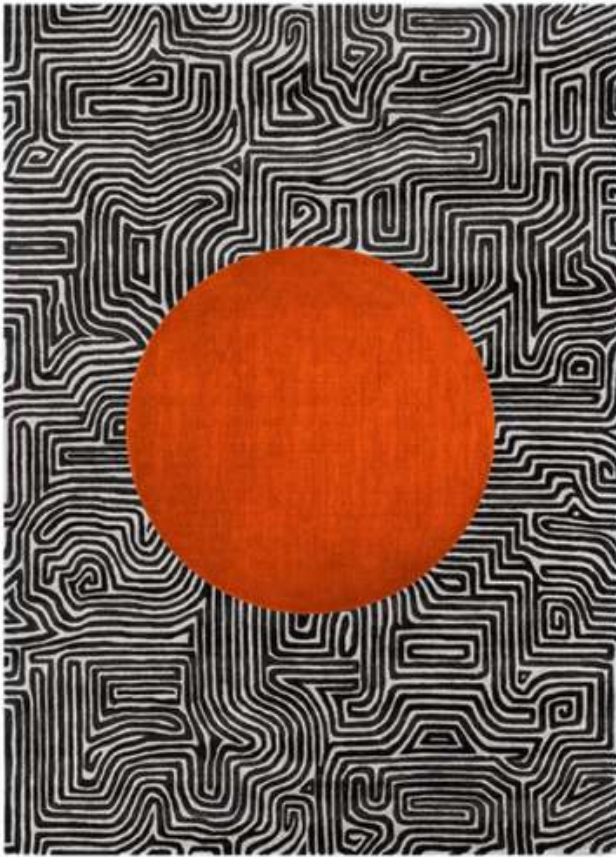

Abstract Maze Orange Sun Hand Tufted Wool Rug

Dimensions: 2' x 3' | 3' x 5' | 4' x 6' | 5' x 7' | 6' x 8'
(*Custom dimensions upon request)

Techniques and Materials: Hand-tufted |
Front: 100% Premium New Zealand Wool and Viscose
Back: 100% Cotton

Looking for a bold and eye-catching addition to your home decor? Look no further than our Abstract Maze Orange Sun Hand Tufted Wool Rug! Handcrafted from high-quality wool and designed with an intricate maze pattern in vibrant shades of orange, this rug is sure to make a statement in any room. Whether you're looking to brighten up a neutral space or add some personality to your home, this rug is the perfect choice.

Maia Sunrise Art Deco Square Hand Tufted Wool Rug

Dimensions: 3' x 3' | 4' x 4' | 5' x 5' | 6' x 6' | 7' x 7'
(*Custom dimensions upon request)

Techniques and Materials: Hand-tufted |
Front: 100% Premium New Zealand Wool and Viscose
Back: 100% Cotton

Celebrate and preserve artisan handcrafts and global traditions around the world with our Maia Knotted Circles on Square Hand Tufted Wool Rug.