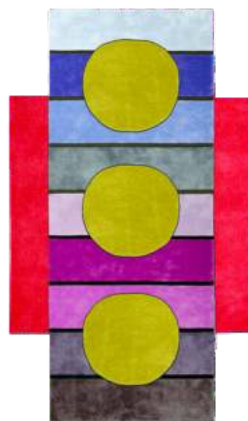

Three Suns and Rainbows Hand Tufted Wool Rug
Techniques/Materials: Hand-tufted,
100% Premium New Zealand Wool.
*Custom dimensions upon request