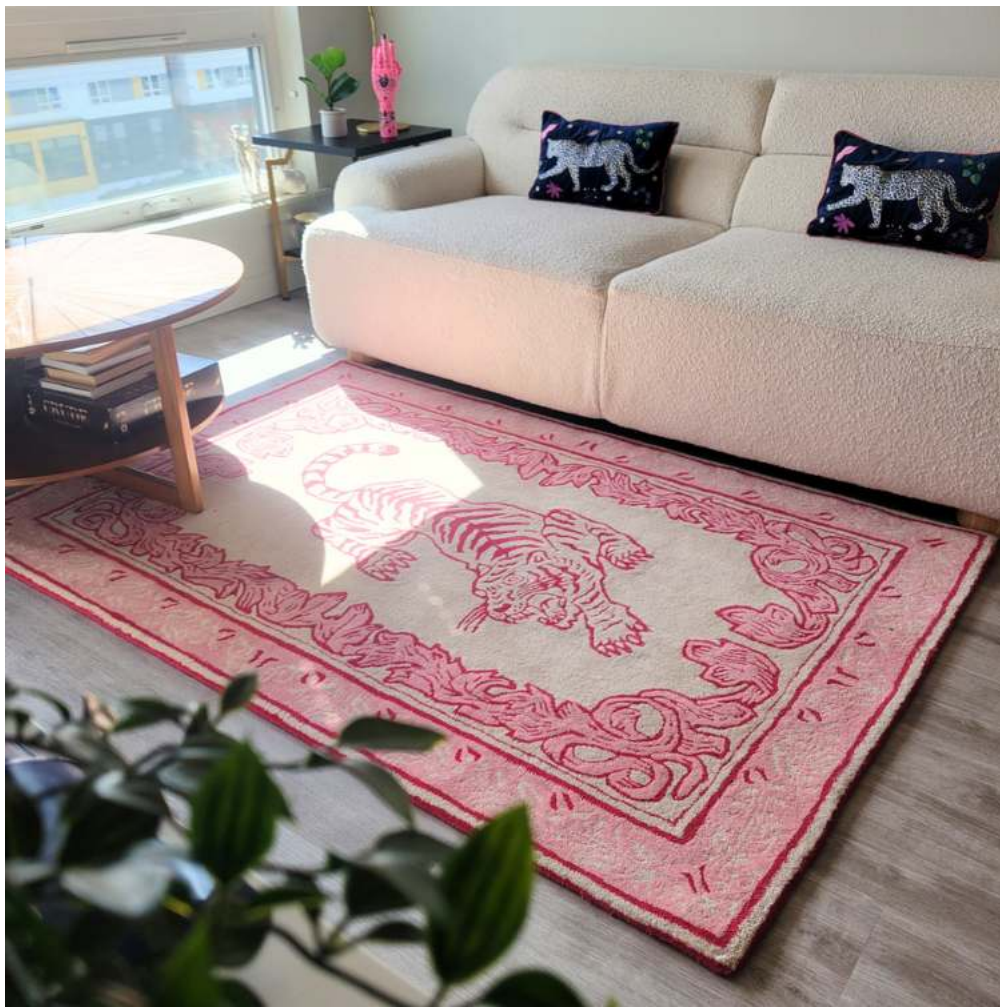

Prowess in Pink Garden Hand-Tufted Rug