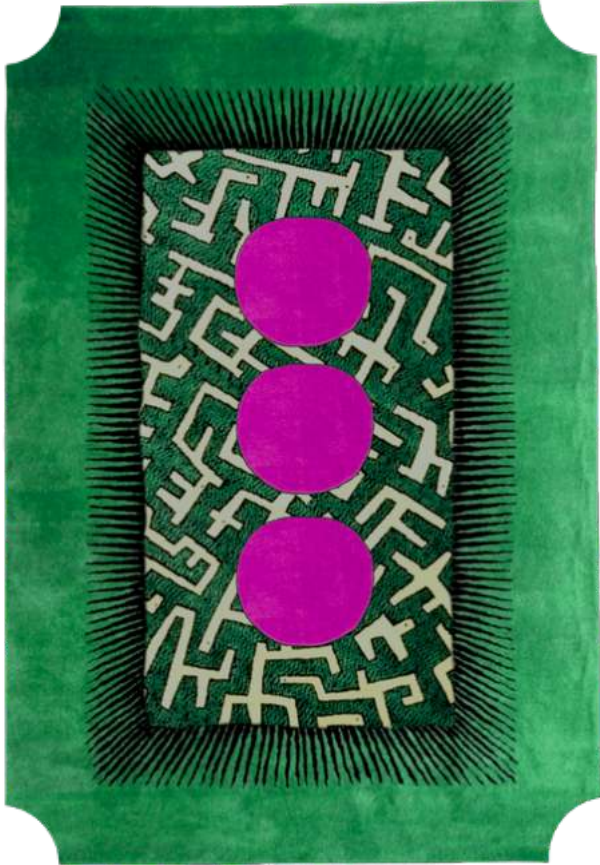

Edged Valley of the Suns Hand Tufted Wool Rug - Green

Dimensions: 3' x 5' | 4' x 6' | 5' x 8' | 6' x 9' | 8' x 10
(*Custom dimensions upon request)

Techniques and Materials: Hand-tufted |
Front: 100% Premium New Zealand Wool and Viscose
Back: 100% Cotton

Celebrate and preserve artisan handcrafts and global traditions around the world with our edged Valley of the Suns Hand Tufted Wool Rug. Featuring a vibrant array of blue and yellow colors, this rug is perfect for a modern living space.

Flowing Illusion Black and Gray Hand Tufted Wool Rug

Dimensions: 3' x 3' | 4' x 4' | 5' x 5' | 6' x 6' | 7' x 7'
(*Custom dimensions upon request)

Techniques and Materials: Hand-tufted |
Front: 100% Premium New Zealand Wool and Viscose
Back: 100% Cotton

Transform your living space with the enchanting allure of our Flowing Illusion Black and Gray Hand Tufted Wool Rug. Crafted with meticulous precision, its intricate design and soft, luxurious wool make it the perfect centerpiece for adding elegance and warmth to any room.