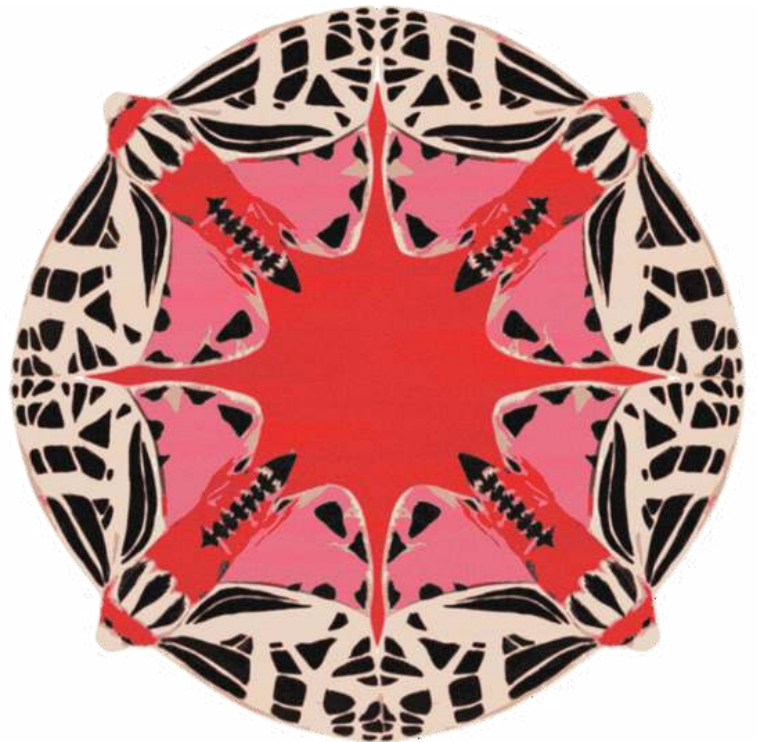

Snake and Apple Green Gold Round Hand Tufted Wool Rug

Dimensions: 3' x 3' | 4' x 4' | 5' x 5' | 6' x 6' | 7' x 7'
(*Custom dimensions upon request)

Techniques and Materials: Hand-tufted |
Front: 100% Premium New Zealand Wool.
Back: 100% Cotton

Celebrate and preserve artisan handcrafts and global traditions around the world with our Snake and Apple Green Gold Round Hand Tufted Wool Rug.