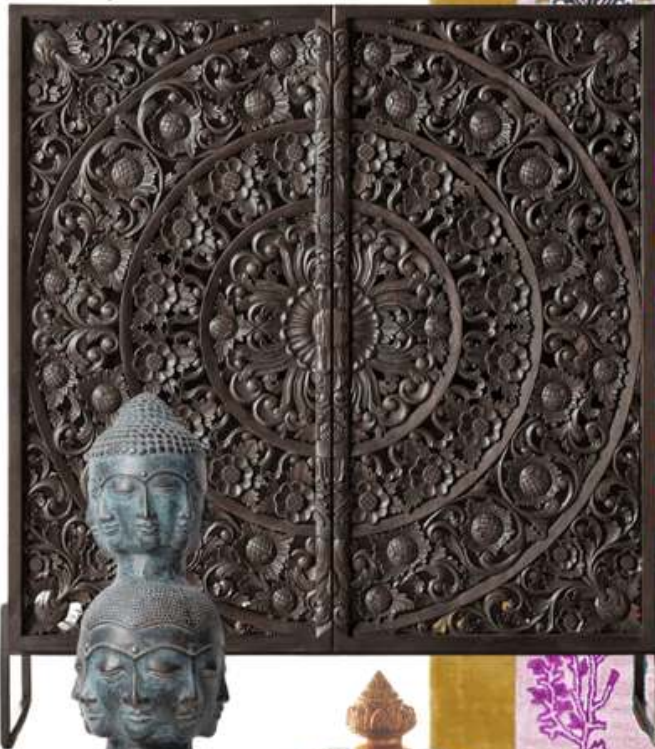

Colorful Disco Ball Round Rug

Techniques/Materials: Hand-tufted, 100% Premium New Zealand Wool.
*Custom dimensions upon request

www.maiahomes.com

գագագագագագագագագագ

ռռռռռռռռռռռռռռռռռռռռ

mh

maia homes

Luxurious Artisan Homewares
FROM AROUND THE GLOBE