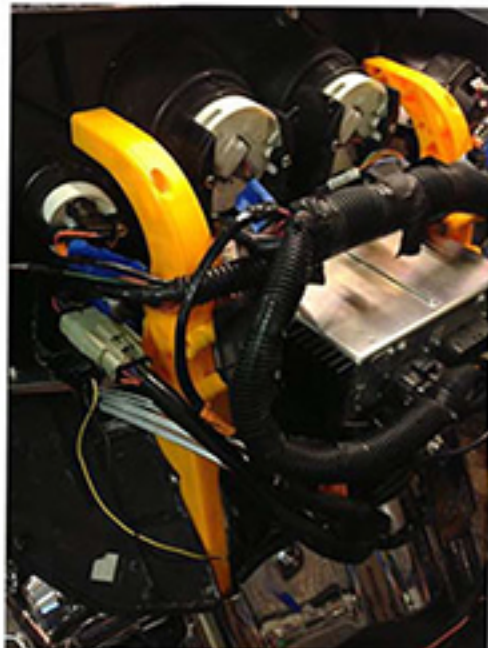

**STRONGER
THAN STOCK**

**INJECTION
MOLDED
HIGH IMPACT
NYLON
(BAT WING)
INNER
FAIRING SUPPORT
BRACKETS**

**LIGHTER
THAN STOCK**

**ELECTRA GLIDE
ULTRA GLIDE
STREET GLIDE
REPLACEMENT
INNER FAIRING
BRACKETS**

**STRONG ARM
INNER FAIRING BRACKETS**

**MSRP
\$96.95**