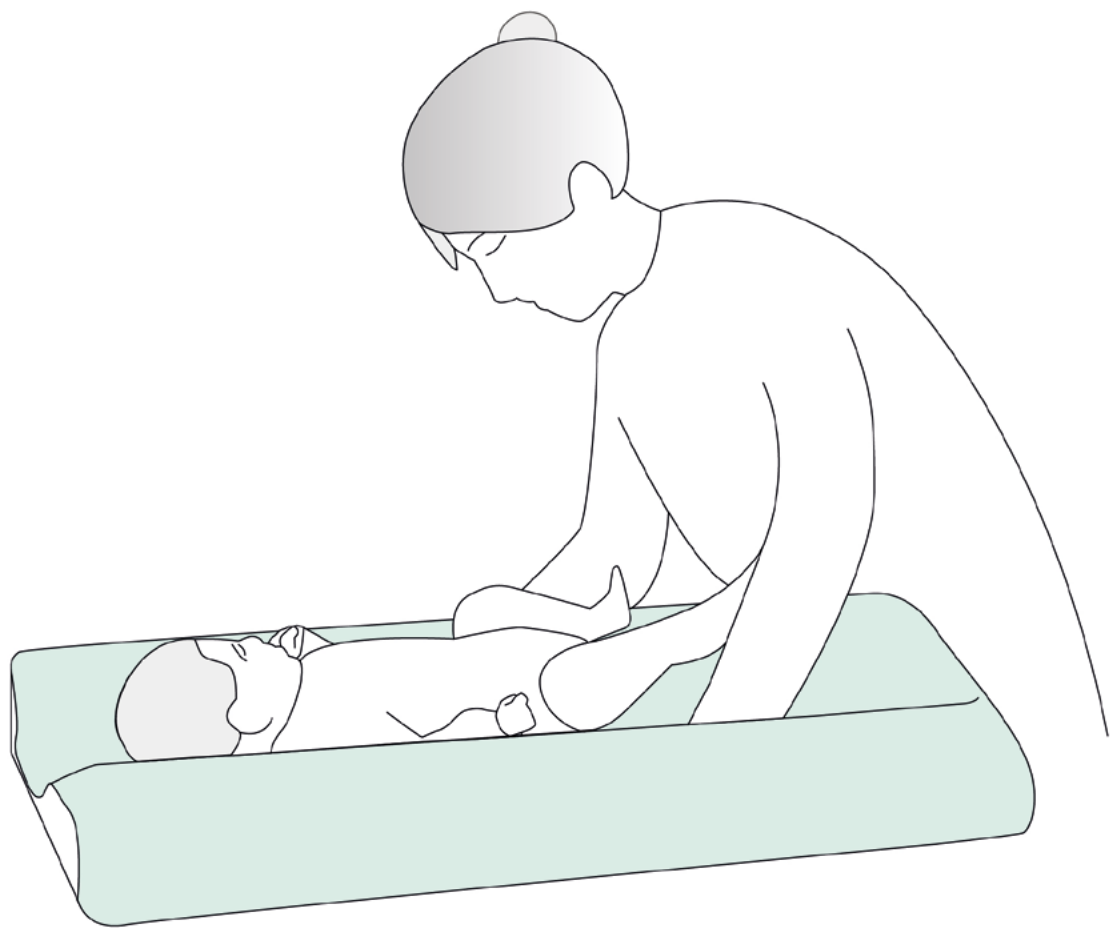

3. DISCOVER HOW YOU CAN USE KOALA SOFT TOUCH 80×80