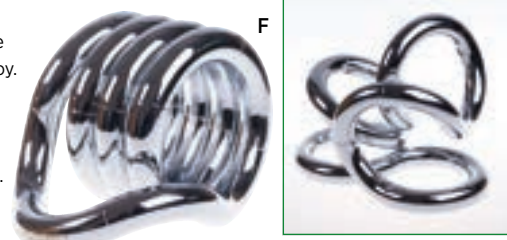

F. TANGLE®
Both a gleaming sculpture and a fascinating tactile toy. Inspired by Richard X Zawitz's studies of Asian philosophy and the Tibetan "infinite knot". Chrome-plated. 12 x 2.6 x 3.5 in. **$60.00**