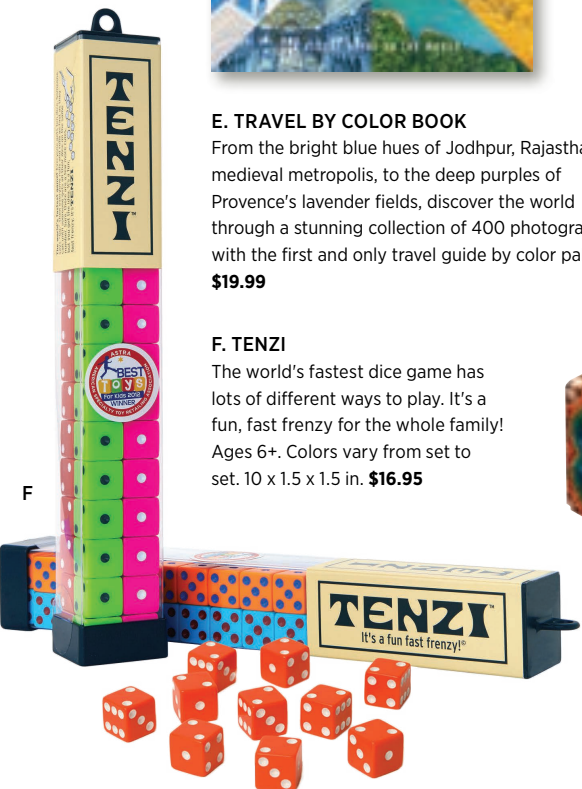

E. TRAVEL BY COLOR BOOK
From the bright blue hues of Jodhpur, Rajasthan's medieval metropolis, to the deep purples of Provence's lavender fields, discover the world through a stunning collection of 400 photographs with the first and only travel guide by color palette. **$19.99**

F. TENZI
The world's fastest dice game has lots of different ways to play. It's a fun, fast frenzy for the whole family! Ages 6+. Colors vary from set to set. 10 x 1.5 x 1.5 in. **$16.95**