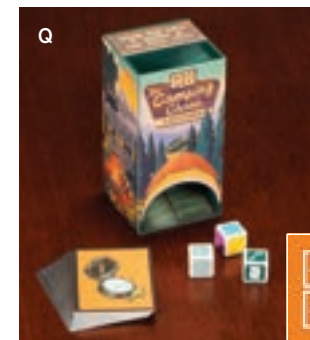

pacsafe

K-L. PACSAFE ANTI-THEFT SLING PACKS
Protect your belongings in compact, lightweight packs fitted with lockable zippers, cut-resistant material and RFID-blocking pockets to protect your ID. Wear on your back or across your chest. Black.

K. METROSAFE X URBAN SLING 5L 14.4 x 7.9 x 3.2 in. 13 oz. **$109.95** **L. VIBE SLING PACK** 2.5L 13 x 6.3 x 2.4 in. 13 oz. **$99.95**