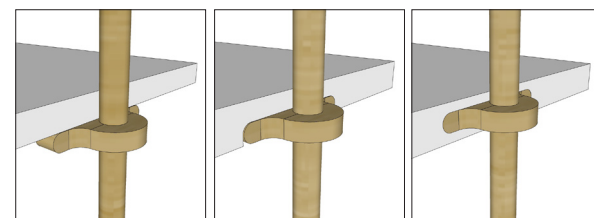

BRACKET HARDWARE

Application: Used to secure shelves and cabinets to brackets. Sold individually.

MONO BRACKET END PLATE

3.5" x 1.875"	MEP
	\$44.00

MONO BRACKET JOINING PLATE

3.5" x 2"	MJP
	\$44.00

3 WAYS TO MOUNT