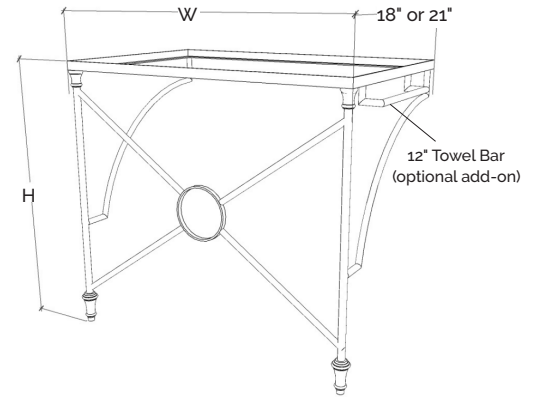

CROSS VANITY BASE

Metal Finish Options: White, Gunmetal Black, Gold, Nickel, Raw Steel, Cobalt, Urbane Bronze, Aegean Teal

Adjustable Feet: Adjusts 1/4" shorter and 3/4" longer than stated size.

Optional Towel Bar add-on. See website for pricing.