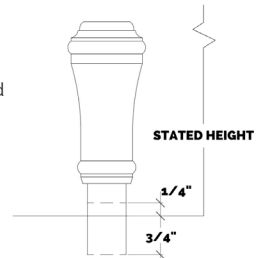

Adjustable Feet: Adjusts 1/4" shorter and 3/4" longer than stated size.

Depth: 1 1/2"

width

	48	54	60	66	72	78	84	90	78	84	90	
height	28	DBEC4828	DBEC5428	DBEC6028	DBEC6628	DBEC7228	DBEC7828	DBEC8428	DBEC9028	DBEC7828	DBEC8428	DBEC9028
		\$1,233.32	\$1,266.53	\$1,301.42	\$1,338.08	\$1,376.60	\$2,216.89	\$2,482.98	\$2,794.59	\$2,216.89	\$2,482.98	\$2,794.59
34	DBEC4834	DBEC5434	DBEC6034	DBEC6634	DBEC7234	DBEC7834	DBEC8434	DBEC9034	DBEC7834	DBEC8434	DBEC9034	
		\$1,488.47	\$1,535.15	\$1,584.27	\$1,635.96	\$1,690.34	\$2,303.85	\$2,584.24	\$2,912.67	\$2,303.85	\$2,584.24	\$2,912.67
40	DBEC4840	DBEC5440	DBEC6040	DBEC6640	DBEC7240	DBEC7840	DBEC8440	DBEC9040	DBEC7840	DBEC8440	DBEC9040	
		\$1,856.14	\$1,922.41	\$1,992.23	\$2,065.77	\$2,143.22	\$2,395.54	\$2,691.02	\$3,037.19	\$2,395.54	\$2,691.02	\$3,037.19