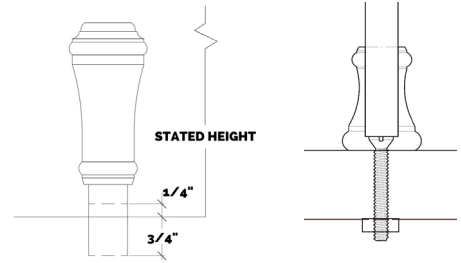

RAISED COUNTER SUPPORT

Application: Designed to be an elevated counter support extension.

Metal Finish Options: White, Gunmetal Black, Gold, Nickel, Raw Steel, Cobalt, Urbane Bronze, Aegean Teal

Adjustable Feet: Adjusts 1/4" shorter and 3/4" longer than stated size.

Support Spacing: Width minus 4" equally divided.

TWO TIER

width

	21	24	27	30	33
29	RCS2129-2	RCS2429-2	RCS2729-2	RCS3029-2	RCS3329-2
	$1,288.36	$1,304.35	$1,320.34	$1,336.33	$1,352.32
35	RCS2135-2	RCS2435-2	RCS2735-2	RCS3035-2	RCS3335-2
	$1,382.35	$1,398.34	$1,414.33	$1,430.32	$1,446.31

height