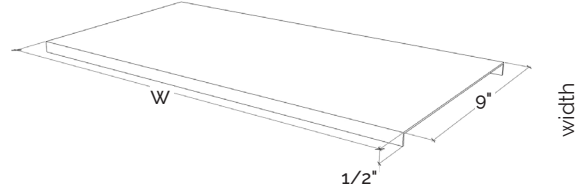

METAL SHELF BASE

Application: Metal Shelf Base designed for Fittings Bracket System. Can be used as a standalone shelf or to support stone or porcelain. 9" D x 1/2" H

Metal Finish Options: White, Gunmetal Black, Gold, Nickel, Raw Steel, Cobalt, Urbane Bronze, Aegean Teal