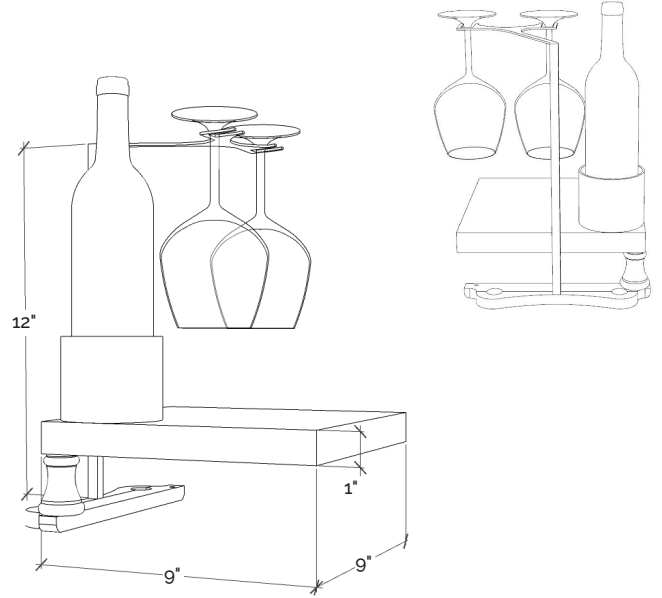

PIVOT WINE SHELF

Application: This unit features a metal wine glass holder for two glasses and a 9" x 9" pivoting shelf that displays a metal wine bottle cuff. Designed to pair with Fittings Bracket System.

Metal Finish Options: White, Gunmetal Black, Gold, Nickel, Raw Steel, Cobalt, Urbane Bronze, Aegean Teal

Shelf Options: White Oak - Clear, White Oak - Black, Matte Laminate - Black, Matte Laminate - White

	PWS912
12"x9"	$735.00

PIVOT COFFEE SHELF

Application: Includes 9" x 9" x 1" shelf, condiment box, and Fitting bracket attachment. Designed to pair with Fittings Bracket System.

Metal Finish Options: White, Gunmetal Black, Gold, Nickel, Raw Steel, Cobalt, Urbane Bronze, Aegean Teal

Shelf Options: White Oak - Clear, White Oak - Black, Matte Laminate - Black, Matte Laminate - White

	PCS99
9"x9"	$890.00