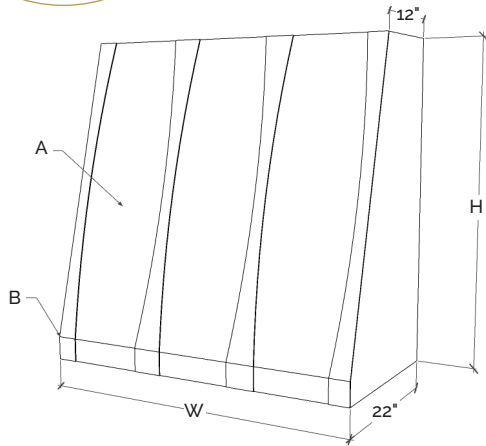

RANGE HOOD I MODERN

Metal Finish Options: White, Gunmetal Black, Gold, Nickel, Raw Steel, Cobalt, Urbane Bronze, Aegean Teal

Shagreen Finish Options: Platinum, Caviar, Espresso
*15% upcharge for shagreen base. See page 35.

Must indicate the body (A) and strap (B) finish when ordering.

BEST CP5 Series exhaust hood offered.
Contact sales@fittingscollection.com for pricing.

width

	30	36	42	48	54	60	66	72
30	HDM3030	HDM3630	HDM4230	HDM4830	HDM5430	HDM6030	HDM6630	HDM7230
	$4,133.33	$4,205.71	$4,279.30	$4,354.12	$4,430.21	$4,507.63	$4,586.40	$4,666.55
36	HDM3036	HDM3636	HDM4236	HDM4836	HDM5436	HDM6036	HDM6636	HDM7236
	$4,551.92	$4,640.79	$4,731.18	$4,823.15	$4,916.72	$5,011.98	$5,108.93	$5,207.66
42	HDM3042	HDM3642	HDM4242	HDM4842	HDM5442	HDM6042	HDM6642	HDM7242
	$5,065.60	$5,173.82	$5,283.96	$5,396.09	$5,510.27	$5,626.56	$5,745.02	$5,865.72
48	HDM3048	HDM3648	HDM4248	HDM4848	HDM5448	HDM6048	HDM6648	HDM7248
	$5,699.76	$5,830.93	$5,964.54	$6,100.68	$6,239.41	$6,380.81	$6,524.96	$6,671.94
54	HDM3054	HDM3654	HDM4254	HDM4854	HDM5454	HDM6054	HDM6654	HDM7254
	$6,486.52	$6,645.22	$6,807.02	$6,972.02	$7,140.30	$7,311.96	$7,487.12	$7,665.87
60	HDM3060	HDM3660	HDM4260	HDM4860	HDM5460	HDM6060	HDM6660	HDM7260
	$7,466.59	$7,658.63	$7,854.60	$8,054.61	$8,258.78	$8,467.23	$8,680.11	$8,897.53

height