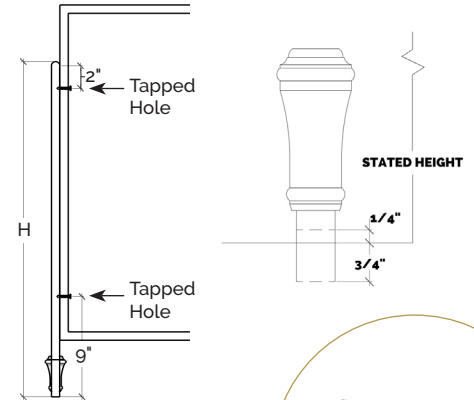

Metal Finish Options: White, Gunmetal Black, Gold, Nickel, Raw Steel, Cobalt, Urbane Bronze, Aegean Teal

Adjustable Feet: Adjusts 1/4" shorter and 3/4" longer than stated size.

*Legs sold individually.

width

height	width						
	6^{3/4}	12	15	18	21	24	27
18	OLT6.7518	OLT1218	OLT1518	OLT1818	OLT2118	OLT2418	OLT2718
	$583.25	$588.25	$593.18	$598.19	$603.26	$608.40	$613.62
24	OLT6.7524	OLT1224	OLT1524	OLT1824	OLT2124	OLT2424	OLT2724
	$608.51	$613.51	$618.88	$624.32	$629.85	$635.45	$641.14
30	OLT6.7530	OLT1230	OLT1530	OLT1830	OLT2130	OLT2430	OLT2730
	$636.51	$641.51	$647.36	$653.30	$659.34	$665.46	$671.67
36	OLT6.7536	OLT1236	OLT1536	OLT1836	OLT2136	OLT2436	OLT2736
	$667.58	$672.58	$678.98	$685.49	$692.09	$698.79	$705.60
42	OLT6.7542	OLT1242	OLT1542	OLT1842	OLT2142	OLT2442	OLT2736
	$694.58	$699.58	$705.98	$712.49	$719.09	$725.79	$732.60
48	OLT6.7548	OLT1248	OLT1548	OLT1848	OLT2148	OLT2448	OLT2748
	$721.58	$726.58	$732.98	$739.49	$746.09	$752.79	$759.60
54	OLT6.7554	OLT1254	OLT1554	OLT1854	OLT2154	OLT2454	OLT2754
	$748.58	$753.58	$759.98	$766.49	$773.09	$779.79	$786.60
60	OLT6.7560	OLT1260	OLT1560	OLT1860	OLT2160	OLT2460	OLT2760
	$775.58	$780.58	$786.98	$793.49	$800.09	$806.76	$813.60