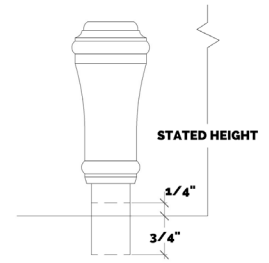

Adjustable Feet: Adjusts 1/4" shorter and 3/4" longer than stated size.

THREE TIER

width

	45	48	54	60	66
34.5	DTW4534.5-3	DTW4834.5-3	DTW5434.5-3	DTW6034.5-3	DTW6634.5-3
	\$1,992.63	\$2,041.84	\$2,109.56	\$2,179.40	\$2,251.50
40.5	DTW4540.5-3	DTW4840.5-3	DTW5440.5-3	DTW6040.5-3	DTW6640.5-3
	\$2,012.32	\$2,062.18	\$2,130.60	\$2,201.17	\$2,274.05
46.5	DTW4546.5-3	DTW4846.5-3	DTW5446.5-3	DTW6046.5-3	DTW6646.5-3
	\$2,032.22	\$2,082.76	\$2,151.87	\$2,223.20	\$2,296.88