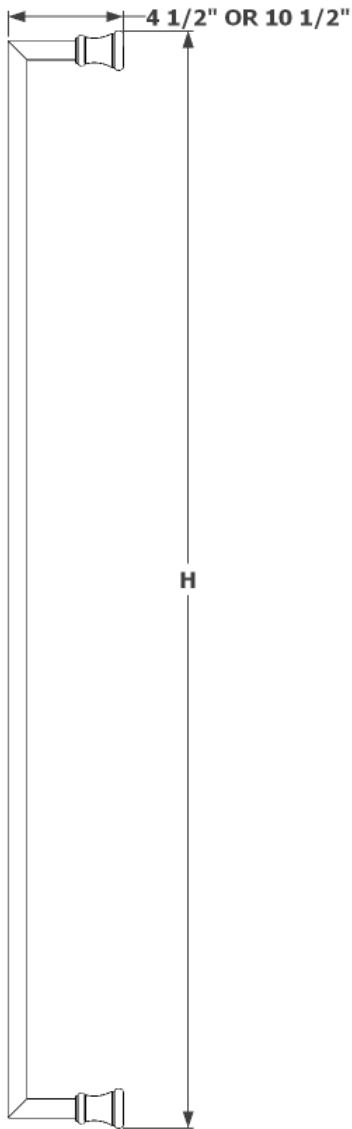

MONO MOUNT BRACKET

Application: Pair with cabinetry or shelving. Aligns with other bracket system on page 24.

Metal Finish Options: White, Gunmetal Black, Gold, Nickel, Raw Steel, Cobalt, Urbane Bronze, Aegean Teal

*Brackets sold individually.

MONO WALL MOUNT BRACKET

Application: Pair with cabinetry or shelving to create wall mount systems for entertainment spaces, closet systems and beyond. Aligns with brackets on page 24.

Metal Finish Options: White, Gunmetal Black, Gold, Nickel, Raw Steel, Cobalt, Urbane Bronze, Aegean Teal

Adjustable Feet: Adjusts 1/4" shorter and 3/4" longer than stated size.

*Brackets sold individually.

**Bracket hardware sold separately

	depth	
	4.5"	10.5"
12	MMB4.512	MMB10.512
	$341.70	$351.70
15	MMB4.515	MMB10.515
	$344.31	$354.31
18	MMB18	MMB10.518
	$346.73	$356.73
21	MMB21	MMB10.521
	$349.26	$359.26
24	MMB24	MMB10.524
	$351.71	$361.71
27	MMB27	MMB10.527
	$354.17	$364.17
30	MMB30	MMB10.530
	$356.64	$366.64
33	MMB33	MMB10.533
	$360.03	$370.03
36	MMB36	MMB10.536
	$361.74	$371.74
39	MMB39	MMB10.539
	$364.26	$374.26
42	MMB42	MMB10.542
	$366.79	$376.79
45	MMB45	MMB10.545
	$369.35	$379.35
48	MMB48	MMB10.548
	$371.91	$381.91
54	MMB54	MMB10.554
	$375.74	$385.74
60	MMB60	MMB10.560
	$379.58	$389.58
66	MMB66	MMB10.566
	$383.44	$393.44
72	MMB72	MMB10.572
	$387.20	$397.20
78	MMB78	MMB10.578
	$391.10	$401.10
96	MMB96	MMB10.596
	$402.77	$412.77