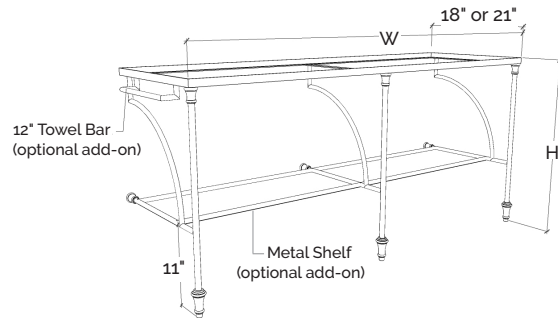

DOUBLE OPEN VANITY BASE

Shelf and Towel Bar do not come standard, but are optional add-ons. See website for pricing.

Metal Finish Options: White, Gunmetal Black, Gold, Nickel, Raw Steel, Cobalt, Urbane Bronze, Aegean Teal

Adjustable Feet: Adjusts 1/4" shorter and 3/4" longer than stated size.