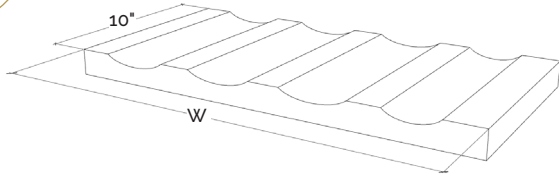

		width	
		6"	8"
height	6"	PS66	PS86
		\$230.00	\$245.00
12"		PS61	PSW812
		\$245.00	\$265.00

WINE RACK SHELF

Application: Wine Rack Shelf pairs with Fittings Bracket System. Holds 4-6 wine bottles depending on desired length. 10" D x 1" H