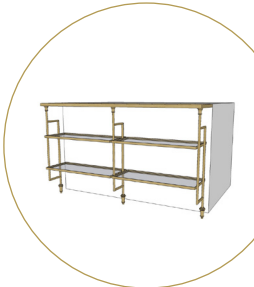

DOUBLE ISLAND END CAP

Shelving: Tempered Glass

Application: Designed for an island or base end piece.

Metal Finish Options: White, Gunmetal Black, Gold, Nickel, Raw Steel, Cobalt, Urbane Bronze, Aegean Teal

Adjustable Feet: Adjusts 1/4" shorter and 3/4" longer than stated size.

Shelf Spacing: IEC: Height minus 10" equally divided. TIEC: Height minus 7" equally divided.

DOUBLE ISLAND END CAP

width

	45	48	54	60	72	78	84
height	34.5	34.5	34.5	34.5	34.5	34.5	34.5
	DIEC4534.5	DIEC4834.5	DIEC5434.5	DIEC6034.5	DIEC7234.5	DIEC7834.5	DIEC8434.5
	$2,153.61	$2,295.50	$2,473.45	$2,674.64	$3,162.11	$3,457.70	$3,795.34
	40.5	40.5	40.5	40.5	40.5	40.5	40.5
	DIEC4540.5	DIEC4840.5	DIEC5440.5	DIEC6040.5	DIEC7240.5	DIEC7840.5	DIEC8440.5
	$2,223.21	$2,374.73	$2,563.87	$2,778.02	$3,297.98	$3,613.82	$3,974.94