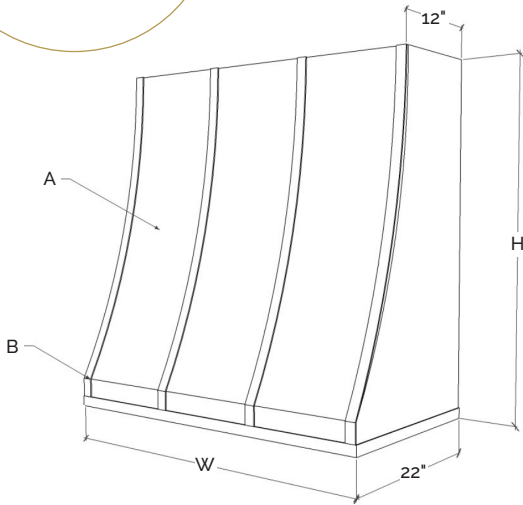

RANGE HOOD I CLASSIC

Metal Finish Options: White, Gunmetal Black, Gold, Nickel, Raw Steel, Cobalt, Urbane Bronze, Aegean Teal

Shagreen Finish Options: Platinum, Caviar, Espresso
*15% upcharge for shagreen base. See page 35.

Must indicate the body (A) and strap (B) finish when ordering.

BEST CP5 Series exhaust hood offered.
Contact sales@fittingscollection.com for pricing.

width

	30	36	42	48	54	60	66	72
30	HD3030	HD3630	HD4230	HD4830	HD5430	HD6030	HD6630	HD7230
	$4,133.33	$4,205.71	$4,279.30	$4,354.12	$4,430.21	$4,507.63	$4,586.40	$4,666.55
36	HD3036	HD3636	HD4236	HD4836	HD5436	HD6036	HD6636	HD7236
	$4,551.92	$4,640.79	$4,731.18	$4,823.15	$4,916.72	$5,011.98	$5,108.93	$5,207.66
42	HD3042	HD3642	HD4242	HD4842	HD5442	HD6042	HD6642	HD7242
	$5,065.60	$5,173.82	$5,283.96	$5,396.09	$5,510.27	$5,626.56	$5,745.02	$5,865.72
48	HD3048	HD3648	HD4248	HD4848	HD5448	HD6048	HD6648	HD7248
	$5,699.76	$5,830.93	$5,964.54	$6,100.68	$6,239.41	$6,380.81	$6,524.96	$6,671.94
54	HD3054	HD3654	HD4254	HD4854	HD5454	HD6054	HD6654	HD7254
	$6,486.52	$6,645.22	$6,807.02	$6,972.02	$7,140.30	$7,311.96	$7,487.12	$7,665.87
60	HD3060	HD3660	HD4260	HD4860	HD5460	HD6060	HD6660	HD7260
	$7,466.59	$7,658.63	$7,854.60	$8,054.61	$8,258.78	$8,467.23	$8,680.11	$8,897.53

height