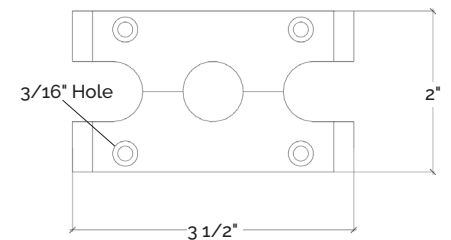

MONO BRACKET JOINING PLATE

3.5" x 2"	MJP
	$44.00