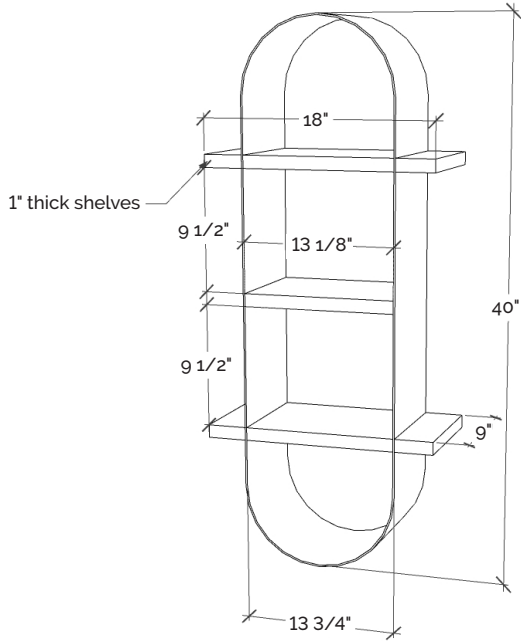

CAPSULE SHELF

Application: The shelving unit features an elongated metal oval with integrated shelves. 18" L x 9" W x 40" H. Designed to pair with Fittings Bracket System.

Metal Finish Options: White, Gunmetal Black, Gold, Nickel, Raw Steel, Cobalt, Urbane Bronze, Aegean Teal

Shelf Options: White Oak - Clear, White Oak - Black, Matte Laminate - Black, Matte Laminate - White

	CAP1840
18"x40"	$2650.00