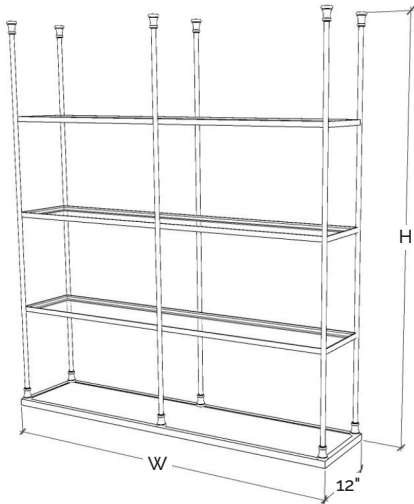

DOUBLE CEILING MOUNT SHELF

Base Shelf: Metal

Upper Shelving: Tempered Glass

Shelf spacing is divided equally.

Ceiling extensions offered. See chart on page 13.

Reduced depths available at 10% upcharge.

Metal Finish Options: White, Gunmetal Black, Gold, Nickel, Raw Steel, Cobalt, Urbane Bronze, Aegean Teal

Extensions Available
12"-48" H

ONE TIER

width

	48	54	60	66	72	78	84
6	DCMS486-1	DCMS546-1	DCMS606-1	DCMS666-1	DCMS726-1	DCMS786-1	DCMS846-1
	$1,049.89	$1,106.22	$1,169.24	$1,239.78	$1,404.28	$1,430.34	$1,532.50
9	DCMS489-1	DCMS549-1	DCMS609-1	DCMS669-1	DCMS729-1	DCMS789-1	DCMS849-1
	$1,065.63	$1,123.56	$1,188.37	$1,260.93	$1,342.22	$1,457.03	$1,562.16
12	DCMS4812-1	DCMS5412-1	DCMS6012-1	DCMS6612-1	DCMS7212-1	DCMS7812-1	DCMS8412-1
	$1,081.75	$1,141.32	$1,207.99	$1,282.64	$1,366.27	$1,484.43	$1,592.63
15	DCMS4815-1	DCMS5415-1	DCMS6015-1	DCMS6615-1	DCMS7215-1	DCMS7815-1	DCMS8415-1
	$1,098.26	$1,159.52	$1,228.10	$1,304.90	$1,390.95	$1,512.56	$1,623.91

height

TWO TIER

width

	45	48	54	60	66	72
18	DCMS4518-2	DCMS4818-2	DCMS5418-2	DCMS6018-2	DCMS6618-2	DCMS7218-2
	$1,959.24	$2,013.21	$2,081.60	$2,153.55	$2,229.35	$2,309.30
21	DCMS4521-2	DCMS4821-2	DCMS5421-2	DCMS6021-2	DCMS6621-2	DCMS7221-2
	$1,972.06	$2,026.68	$2,095.75	$2,168.46	$2,245.06	$2,325.87
24	DCMS4524-2	DCMS4824-2	DCMS5424-2	DCMS6024-2	DCMS6624-2	DCMS7224-2
	$1,985.01	$2,040.27	$2,110.06	$2,183.51	$2,260.94	$2,342.62
27	DCMS4527-2	DCMS4827-2	DCMS5427-2	DCMS6027-2	DCMS6627-2	DCMS7227-2
	$1,998.08	$2,054.01	$2,124.50	$2,198.73	$2,276.98	$2,359.56
30	DCMS4530-2	DCMS4830-2	DCMS5430-2	DCMS6030-2	DCMS6630-2	DCMS7230-2
	$2,011.28	$2,067.88	$2,139.10	$2,214.11	$2,293.20	$2,376.69

height

THREE TIER

width

	45	48	54	60	66	72
30	DCMS4530-3	DCMS4830-3	DCMS5430-3	DCMS6030-3	DCMS6630-3	DCMS7230-3
	$2,231.14	$2,288.58	$2,364.02	$2,442.00	$2,522.66	$2,606.16
33	DCMS4533-3	DCMS4833-3	DCMS5433-3	DCMS6033-3	DCMS6633-3	DCMS7233-3
	$2,241.48	$2,299.25	$2,375.05	$2,453.40	$2,534.45	$2,618.37
36	DCMS4536-3	DCMS4836-3	DCMS5436-3	DCMS6036-3	DCMS6636-3	DCMS7236-3
	$2,251.86	$2,309.97	$2,386.12	$2,464.85	$2,546.30	$2,630.64
39	DCMS4539-3	DCMS4839-3	DCMS5439-3	DCMS6039-3	DCMS6639-3	DCMS7239-3
	$2,262.29	$2,320.74	$2,397.25	$2,476.36	$2,558.22	$2,642.98
42	DCMS4542-3	DCMS4842-3	DCMS5442-3	DCMS6042-3	DCMS6642-3	DCMS7242-3
	$2,272.76	$2,331.56	$2,408.43	$2,487.92	$2,570.19	$2,655.38
45	DCMS4545-3	DCMS4845-3	DCMS5445-3	DCMS6045-3	DCMS6645-3	DCMS7245-3
	$2,283.29	$2,342.43	$2,419.67	$2,499.54	$2,582.22	$2,667.84
48	DCMS4548-3	DCMS4848-3	DCMS5448-3	DCMS6048-3	DCMS6648-3	DCMS7248-3
	$2,293.86	$2,353.35	$2,430.96	$2,511.22	$2,594.31	$2,680.36

height

FOUR TIER

width

	45	48	54	60	66	72
48	DCMS4548-4	DCMS4848-4	DCMS5448-4	DCMS6048-4	DCMS6648-4	DCMS7248-4
	$2,699.09	$2,772.95	$2,869.67	$2,969.26	$3,071.88	$3,177.69
54	DCMS4554-4	DCMS4854-4	DCMS5454-4	DCMS6054-4	DCMS6654-4	DCMS7254-4
	$2,714.50	$2,788.91	$2,886.19	$2,986.37	$3,089.62	$3,196.09
60	DCMS4560-4	DCMS4860-4	DCMS5460-4	DCMS6060-4	DCMS6660-4	DCMS7260-4
	$2,730.02	$2,804.97	$2,902.82	$3,003.61	$3,107.49	$3,214.61
66	DCMS4566-4	DCMS4866-4	DCMS5466-4	DCMS6066-4	DCMS6666-4	DCMS7266-4
	$2,745.65	$2,821.15	$2,919.57	$3,020.97	$3,125.48	$3,233.28