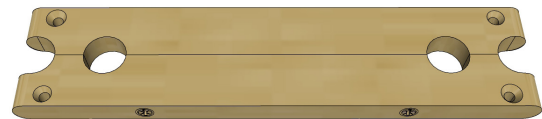

*Brackets sold individually.

**Bracket hardware sold separately

height

12	SCMB12
	\$422.00
15	SCMB15
	\$425.01
18	SCMB18
	\$428.03
21	SCMB21
	\$431.07
24	SCMB24
	\$434.12
27	SCMB27
	\$437.19
30	SCMB30
	\$440.27
33	SCMB33
	\$443.37
36	SCMB36
	\$446.49
39	SCMB39
	\$449.62
42	SCMB42
	\$452.77
45	SCMB45
	\$455.94
48	SCMB48
	\$459.12
54	SCMB54
	\$463.82
60	SCMB60
	\$468.53
66	SCMB66
	\$473.27
72	SCMB72
	\$478.02
84	SCMB84
	\$487.57
96	SCMB96
	\$497.19

BRACKET HARDWARE

Used to secure shelves and cabinets to brackets.
Sold individually.

END PLATE

9" x 1.875"	BEP
	\$55.00

JOINING PLATE

9" x 2"	BJP
	\$55.00

3 WAYS TO MOUNT

UNDERMOUNT