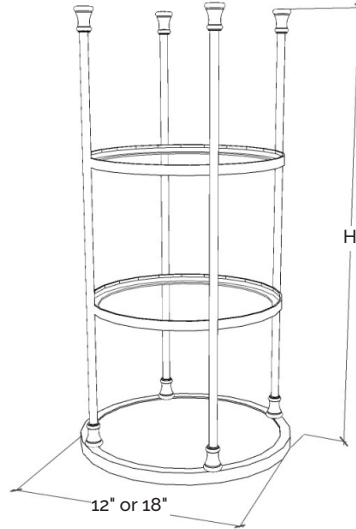

height

ROUND CEILING MOUNT SHELF

Base Shelf: Metal

Upper Shelving: Tempered Glass

Shelf spacing is divided equally.

Ceiling extensions offered in 12", 24", 36", 48".

Metal Finish Options: White, Gunmetal Black, Gold, Nickel, Raw Steel, Cobalt, Urbane Bronze, Aegean Teal