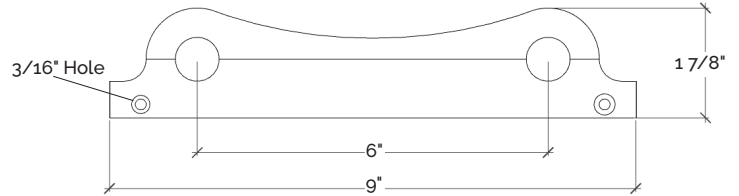

BRACKET HARDWARE

Used to secure shelves and cabinets to brackets.
Sold individually.