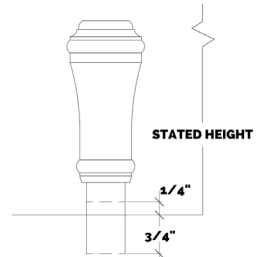

Adjustable Feet: Adjusts 1/4" shorter and 3/4" longer than stated size.

Shelf Spacing: IEC: Height minus 10" equally divided. TIEC: Height minus 7" equally divided.

DOUBLE ISLAND END CAP

width

	45	48	54	60	72	78	84
height	34.5	34.5	34.5	34.5	34.5	34.5	34.5
	DIEC4534.5	DIEC4834.5	DIEC5434.5	DIEC6034.5	DIEC7234.5	DIEC7834.5	DIEC8434.5
	\$2,153.61	\$2,295.50	\$2,473.45	\$2,674.64	\$3,162.11	\$3,457.70	\$3,795.34
	40.5	40.5	40.5	40.5	40.5	40.5	40.5
	DIEC4540.5	DIEC4840.5	DIEC5440.5	DIEC6040.5	DIEC7240.5	DIEC7840.5	DIEC8440.5
	\$2,223.21	\$2,374.73	\$2,563.87	\$2,778.02	\$3,297.98	\$3,613.82	\$3,974.94