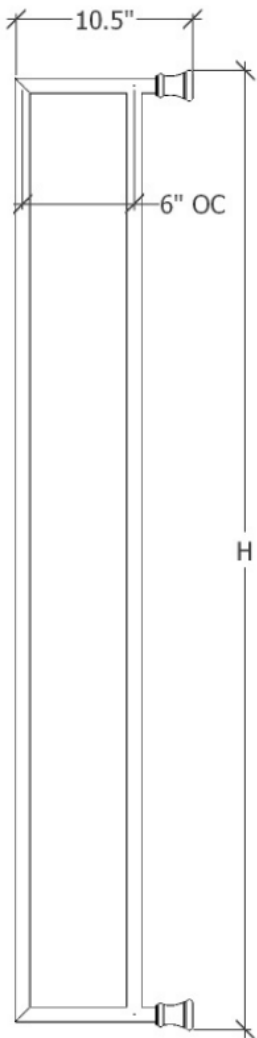

DUAL MOUNT BRACKET

Application: Pair with cabinetry or shelving.

Metal Finish Options: White, Gunmetal Black, Gold, Nickel, Raw Steel, Cobalt, Urbane Bronze, Aegean Teal

*Brackets sold individually.

**Bracket hardware sold separately

12	DMB12
	$422.00
15	DMB15
	$425.01
18	DMB18
	$428.03
21	DMB21
	$431.07
24	DMB24
	$434.12
27	DMB27
	$437.19
30	DMB30
	$440.27
33	DMB33
	$443.37
36	DMB36
	$446.49
39	DMB39
	$449.62
42	DMB42
	$452.77
45	DMB45
	$455.94
48	DMB48
	$459.12
54	DMB54
	$463.82
60	DMB60
	$468.53
66	DMB66
	$473.27
72	DMB72
	$478.02
84	DMB84
	$487.57
96	DMB96
	$497.19

WALL MOUNT BRACKET

Application: Pair with cabinetry or shelving to create wall mount systems for entertainment spaces, closet systems and beyond.

Metal Finish Options: White, Gunmetal Black, Gold, Nickel, Raw Steel, Cobalt, Urbane Bronze, Aegean Teal

Adjustable Feet: Adjusts 1/4" shorter and 3/4" longer than stated size.

*Brackets sold individually.

**Bracket hardware sold separately