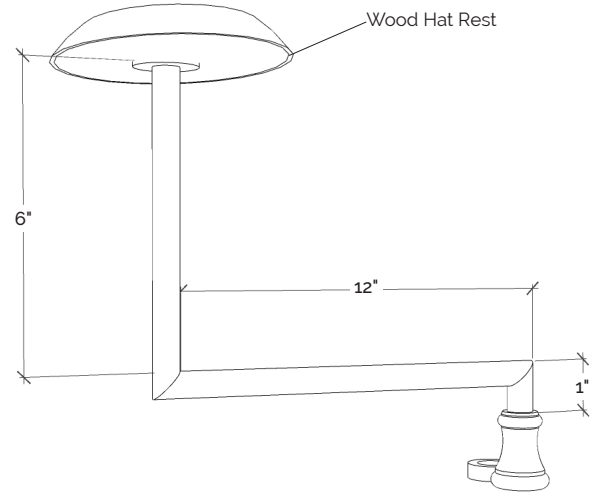

PIVOT HAT DISPLAY

Application: Pivot Hat Display designed to pair with Fittings Bracket System.

Metal Finish Options: White, Gunmetal Black, Gold, Nickel, Raw Steel, Cobalt, Urbane Bronze, Aegean Teal

Wood Finish Options: White Oak - Clear, White Oak - Black

	PH126
12"x6"	$385.00

CLOSET ROD SYSTEM