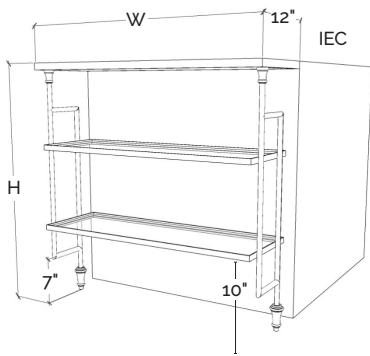

ISLAND END CAP

Shelving: Tempered Glass

Application: Designed for an island or base end piece.

Metal Finish Options: White, Gunmetal Black, Gold, Nickel, Raw Steel, Cobalt, Urbane Bronze, Aegean Teal

Adjustable Feet: Adjusts 1/4" shorter and 3/4" longer than stated size.

Shelf Spacing: IEC: Height minus 10" equally divided. TIEC: Height minus 7" equally divided.

ISLAND END CAP

	18	21	24	27	30	33	36	39	42
height	34.5	34.5	34.5	34.5	34.5	34.5	34.5	34.5	34.5
	IEC1834.5	IEC2134.5	IEC2434.5	IEC2734.5	IEC3034.5	IEC3334.5	IEC3634.5	IEC3934.5	IEC4234.5
	$1,439.10	$1,488.28	$1,540.10	$1,594.76	$1,652.49	$1,713.53	$1,778.15	$1,846.64	$1,919.29
	40.5	40.5	40.5	40.5	40.5	40.5	40.5	40.5	40.5
	IEC1840.5	IEC2140.5	IEC2440.5	IEC2740.5	IEC3040.5	IEC3340.5	IEC3640.5	IEC3940.5	IEC4240.5
	$1,461.35	$1,511.82	$1,565.03	$1,621.20	$1,680.55	$1,743.35	$1,809.87	$1,880.40	$1,955.26