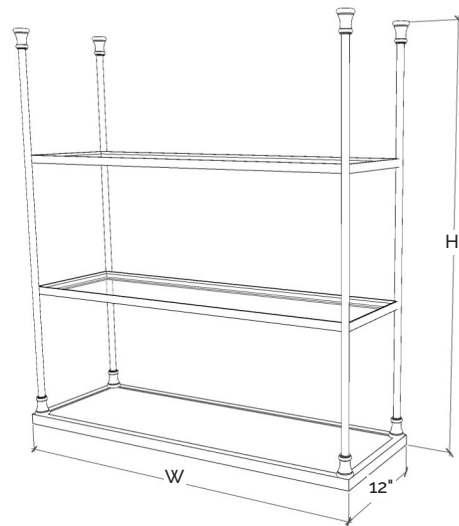

ONE TIER

width

	9	12	15	18	21	24	27	30	33	36	39	42
6	CMS96-1	CMS126-1	CMS156-1	CMS186-1	CMS216-1	CMS246-1	CMS276-1	CMS306-1	CMS336-1	CMS366-1	CMS396-1	CMS426-1
	$672.60	$689.35	$707.06	$725.80	$745.67	$766.76	$789.17	$813.01	$838.39	$865.44	$894.30	$925.11
9	CMS99-1	CMS129-1	CMS159-1	CMS189-1	CMS219-1	CMS249-1	CMS279-1	CMS309-1	CMS339-1	CMS369-1	CMS399-1	CMS429-1
	$678.43	$695.41	$713.37	$732.39	$752.55	$773.96	$796.72	$820.93	$846.71	$874.20	$903.54	$934.87
12	CMS912-1	CMS1212-1	CMS1512-1	CMS1812-1	CMS2112-1	CMS2412-1	CMS2712-1	CMS3012-1	CMS3312-1	CMS3612-1	CMS3912-1	CMS4212-1
	$684.31	$701.53	$719.74	$739.04	$759.51	$781.25	$804.35	$828.95	$855.14	$883.08	$912.90	$944.76
15	CMS915-1	CMS1215-1	CMS1515-1	CMS1815-1	CMS2115-1	CMS2415-1	CMS2715-1	CMS3015-1	CMS3315-1	CMS3615-1	CMS3915-1	CMS4215-1
	$690.25	$707.71	$726.19	$745.77	$766.55	$788.62	$812.08	$837.06	$863.68	$892.08	$922.39	$954.79