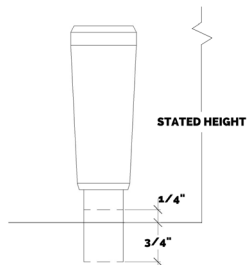

ORNAMENTAL LEG - LONG | MODERN

Metal Finish Options: White, Gunmetal Black, Gold, Nickel, Raw Steel, Cobalt, Urbane Bronze, Aegean Teal

Adjustable Feet: Adjusts 1/4" shorter and 3/4" longer than stated size.

*Legs sold individually.
**Not recommended for freestanding furniture.