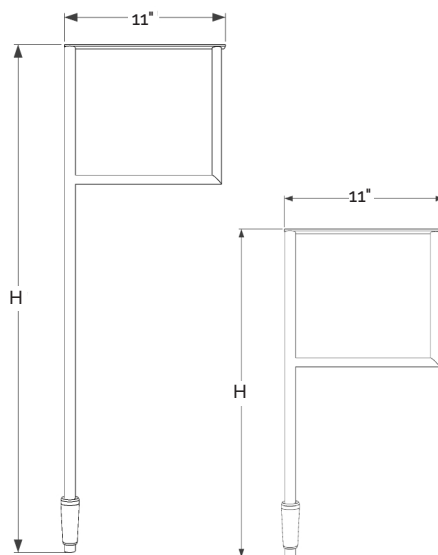

ORNAMENTAL LEG - LONG | MODERN

Metal Finish Options: White, Gunmetal Black, Gold, Nickel, Raw Steel, Cobalt, Urbane Bronze, Aegean Teal

Adjustable Feet: Adjusts 1/4" shorter and 3/4" longer than stated size.

*Legs sold individually.
**Not recommended for freestanding furniture.