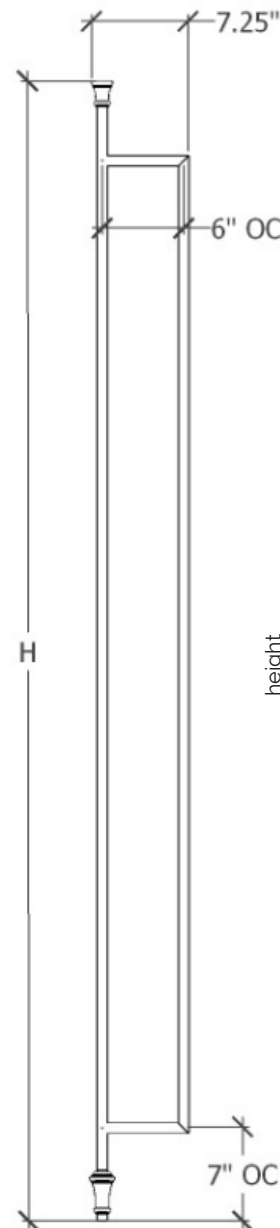

48-50	CMB48-50
	$490.01
51-53	CMB51-53
	$494.35
54-56	CMB54-56
	$498.74
57-59	CMB57-59
	$503.18
60-62	CMB60-62
	$507.67
63-65	CMB63-65
	$512.22
66-68	CMB66-68
	$516.81
69-71	CMB69-71
	$521.47
72-74	CMB72-74
	$526.17
75-77	CMB75-77
	$530.94
78-80	CMB78-80
	$535.76
81-83	CMB81-83
	$540.63
84-86	CMB84-86
	$545.57
87-89	CMB87-89
	$550.57
90-92	CMB90-92
	$555.63
93-95	CMB93-95
	$560.75
96	CMB96
	$565.94