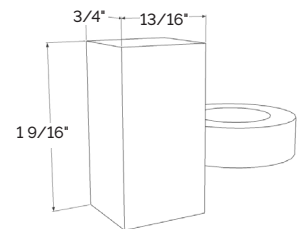

END CAP
Connects closet rods to brackets. Sold as a set of 2.

CREC
$110.00