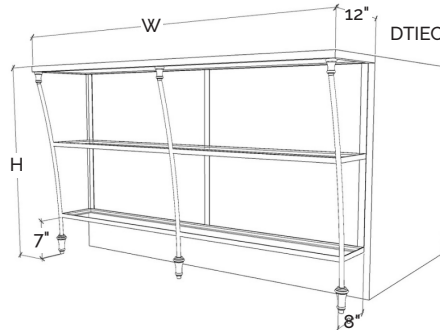

DOUBLE ISLAND END CAP

Shelving: Tempered Glass

Application: Designed for an island or base end piece.

Metal Finish Options: White, Gunmetal Black, Gold, Nickel, Raw Steel, Cobalt, Urbane Bronze, Aegean Teal

Adjustable Feet: Adjusts 1/4" shorter and 3/4" longer than stated size.

Shelf Spacing: IEC: Height minus 10" equally divided. TIEC: Height minus 7" equally divided.

width

	45	48	54	60	72	78	84
height	34.5	34.5	34.5	34.5	34.5	34.5	34.5
	DIEC4534.5	DIEC4834.5	DIEC5434.5	DIEC6034.5	DIEC7234.5	DIEC7834.5	DIEC8434.5
	$2,153.61	$2,295.50	$2,473.45	$2,674.64	$3,162.11	$3,457.70	$3,795.34
	40.5	40.5	40.5	40.5	40.5	40.5	40.5
	DIEC4540.5	DIEC4840.5	DIEC5440.5	DIEC6040.5	DIEC7240.5	DIEC7840.5	DIEC8440.5
	$2,223.21	$2,374.73	$2,563.87	$2,778.02	$3,297.98	$3,613.82	$3,974.94