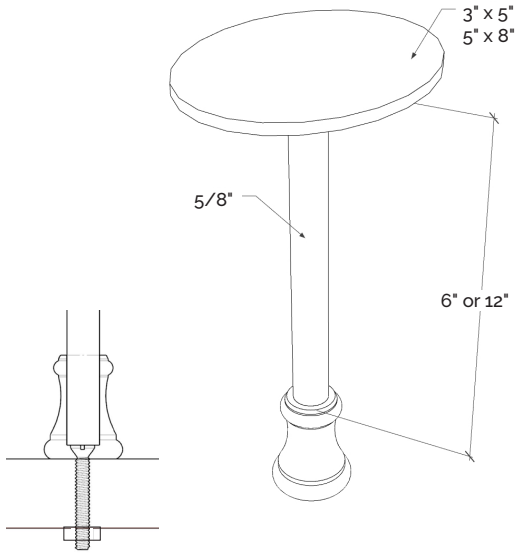

OVAL STANDOFF

Application: Oval display stand designed to be mounted to a countertop.

Metal Finish Options: White, Gunmetal Black, Gold, Nickel, Raw Steel, Cobalt, Urbane Bronze, Aegean Teal

		width	
		3" X 5"	5" X 8"
height	6"	OSO356	OSO586
		$220	$235
12"		OSO3512	OSO5812
		$235	$245