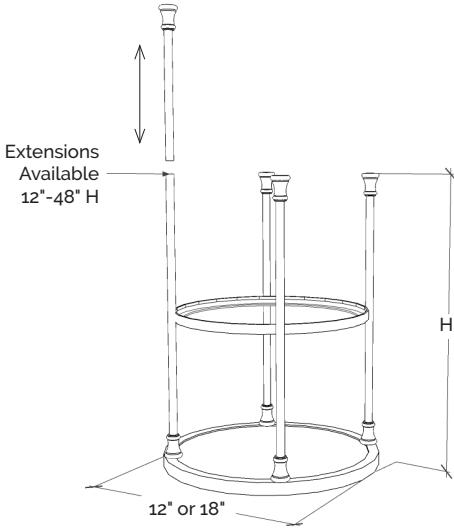

height

ROUND CEILING MOUNT SHELF

Base Shelf: Metal

Upper Shelving: Tempered Glass

Shelf spacing is divided equally.

Ceiling extensions offered in 12", 24", 36", 48".

Metal Finish Options: White, Gunmetal Black, Gold, Nickel, Raw Steel, Cobalt, Urbane Bronze, Aegean Teal