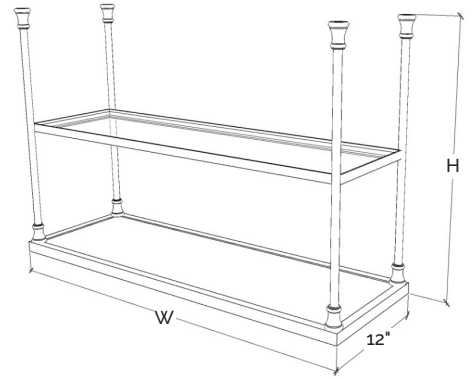

CEILING MOUNT SHELF

Base Shelf: Metal

Upper Shelving: Tempered Glass

Shelf spacing is divided equally.

Ceiling extensions offered in 12", 24", 36", 48".

Reduced depths available at 10% upcharge.

Metal Finish Options: White, Gunmetal Black, Gold, Nickel, Raw Steel, Cobalt, Urbane Bronze, Aegean Teal