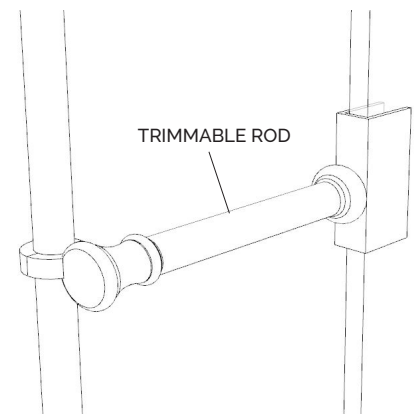

Application: Full length mirror designed to be paired with Fittings Bracket System. 14" W x 60" H

Metal Finish Options: White, Gunmetal Black, Gold, Nickel, Raw Steel, Cobalt, Urbane Bronze, Aegean Teal

	PM1460
14" x 60"	$1,470.00