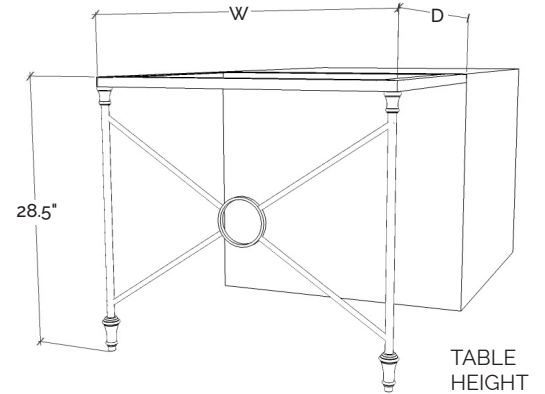

TABLE HEIGHT: 28.5"

width

depth

	21	24	27	30	33	36
24	TE2124-T	TE2424-T	TE2724-T	TE3024-T	TE3324-T	TE3624-T
	$1,225.59	$1,246.04	$1,267.05	$1,288.63	$1,310.77	$1,333.49
30	TE2130-T	TE2430-T	TE2730-T	TE3030-T	TE3330-T	TE3630-T
	$1,357.14	$1,381.35	$1,406.25	$1,431.82	$1,458.08	$1,485.03
36	TE2136-T	TE2436-T	TE2736-T	TE3036-T	TE3336-T	TE3636-T
	$1,517.54	$1,546.39	$1,576.06	$1,606.54	$1,637.86	$1,670.03
42	TE2142-T	TE2442-T	TE2742-T	TE3042-T	TE3342-T	TE3642-T
	$1,713.44	$1,747.99	$1,783.52	$1,820.05	$1,857.60	$1,896.18
48	TE2148-T	TE2448-T	TE2748-T	TE3048-T	TE3348-T	TE3648-T
	$1,953.00	$1,994.55	$2,037.30	$2,081.27	$2,126.47	$2,172.94

Application: Designed to be added to the end of an island to create extra length and alternative seating.

Metal Finish Options: White, Gunmetal Black, Gold, Nickel, Raw Steel, Cobalt, Urbane Bronze, Aegean Teal

Adjustable Feet: Adjusts 1/4" shorter and 3/4" longer than stated size.