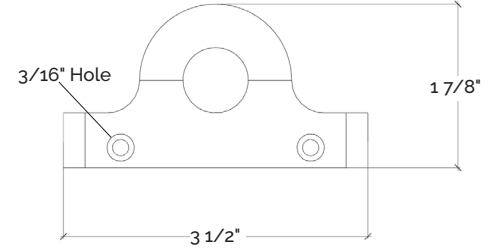

BRACKET HARDWARE

Application: Used to secure shelves and cabinets to brackets. Sold individually.

MONO BRACKET END PLATE

3.5" x 1.875"	MEP
	\$44.00

MONO BRACKET JOINING PLATE

3.5" x 2"	MJP
	\$44.00

3 WAYS TO MOUNT