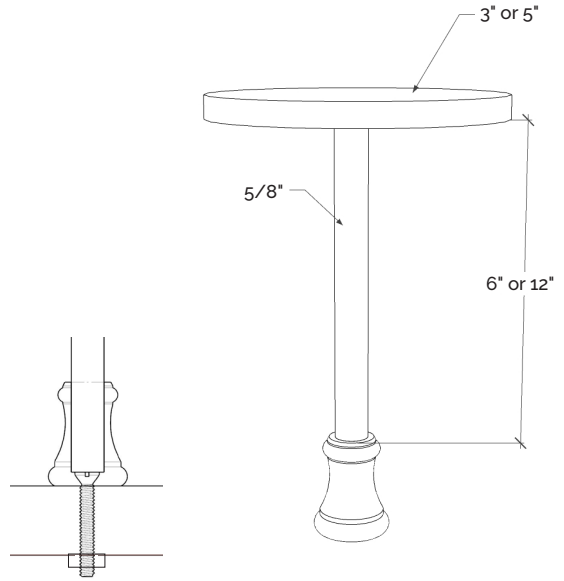

ROUND STANDOFF

Application: Round display stand designed to be mounted to a countertop.

Metal Finish Options: White, Gunmetal Black, Gold, Nickel, Raw Steel, Cobalt, Urbane Bronze, Aegean Teal

		width	
		3"	5"
height	6"	RSO36	RSO56
		$220	$235
12"		RSO312	RSO512
		$235	$245