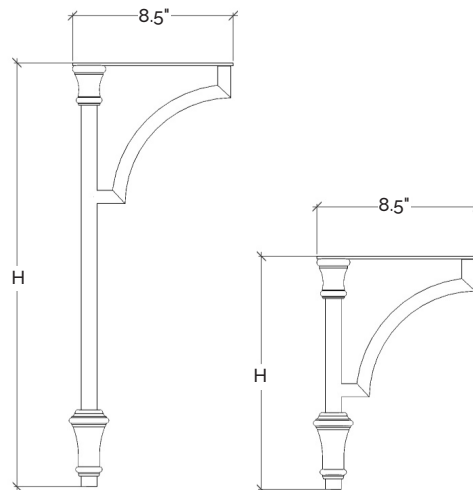

MID

width

height	width	Product Code	Price
	8.5		
10.5	OLM10.5		$363.49
13.5	OLM13.5		$365.74
16.5"	OLM16.5		$368.01
19.5"	OLM19.5		$370.30