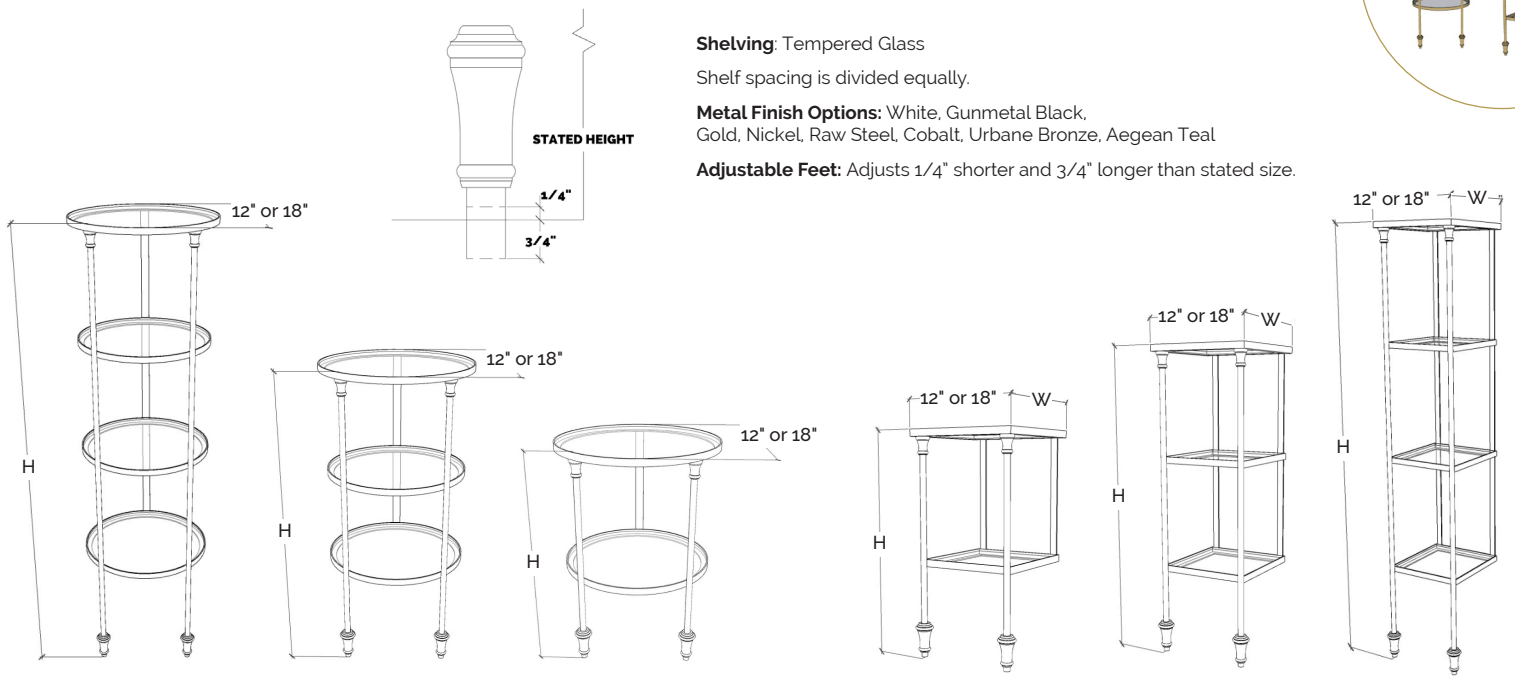

height

FIVE TIER

width

	45	48	54	60	66
72	DTW4572-5	DTW4872-5	DTW5472-5	DTW6072-5	DTW6672-5
	\$3,484.85	\$3,671.07	\$3,905.96	\$4,158.50	\$4,430.51
78	DTW4578-5	DTW4878-5	DTW5478-5	DTW6078-5	DTW6678-5
	\$3,523.35	\$3,712.64	\$3,950.92	\$4,207.20	\$4,483.35
84	DTW4584-5	DTW4884-5	DTW5484-5	DTW6084-5	DTW6684-5
	\$3,562.44	\$3,754.86	\$3,996.60	\$4,256.70	\$4,537.06
90	DTW4590-5	DTW4890-5	DTW5490-5	DTW6090-5	DTW6690-5
	\$3,602.13	\$3,797.74	\$4,043.01	\$4,307.01	\$4,591.67

height

ROUND & SQUARE ETAGERE

Shelving: Tempered Glass

Shelf spacing is divided equally.

Metal Finish Options: White, Gunmetal Black, Gold, Nickel, Raw Steel, Cobalt, Urbane Bronze, Aegean Teal

Adjustable Feet: Adjusts 1/4\" shorter and 3/4\" longer than stated size.