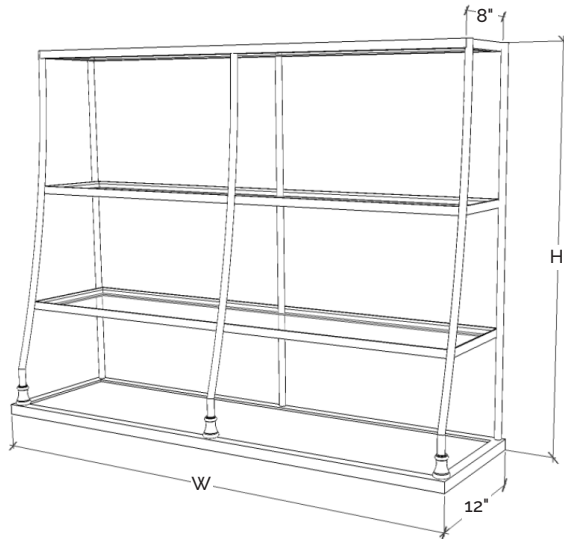

THREE TIER

width

	45	48	54	60	66	72
30	DW4530-3	DW4830-3	DW5430-3	DW6030-3	DW6630-3	DW7230-3
	$2,231.14	$2,288.58	$2,364.02	$2,442.00	$2,522.66	$2,606.16
33	DW4533-3	DW4833-3	DW5433-3	DW6033-3	DW6633-3	DW7233-3
	$2,241.48	$2,299.25	$2,375.05	$2,453.40	$2,534.45	$2,618.37
36	DW4536-3	DW4836-3	DW5436-3	DW6036-3	DW6636-3	DW7236-3
	$2,251.86	$2,309.97	$2,386.12	$2,464.85	$2,546.30	$2,630.64
39	DW4539-3	DW4839-3	DW5439-3	DW6039-3	DW6639-3	DW7239-3
	$2,262.29	$2,320.74	$2,397.25	$2,476.36	$2,558.22	$2,642.98
42	DW4542-3	DW4842-3	DW5442-3	DW6042-3	DW6642-3	DW7242-3
	$2,272.76	$2,331.56	$2,408.43	$2,487.92	$2,570.19	$2,655.38
45	DW4545-3	DW4845-3	DW5445-3	DW6045-3	DW6645-3	DW7245-3
	$2,283.29	$2,342.43	$2,419.67	$2,499.54	$2,582.22	$2,667.84
48	DW4548-3	DW4848-3	DW5448-3	DW6048-3	DW6648-3	DW7248-3
	$2,293.86	$2,353.35	$2,430.96	$2,511.22	$2,594.31	$2,680.36

height