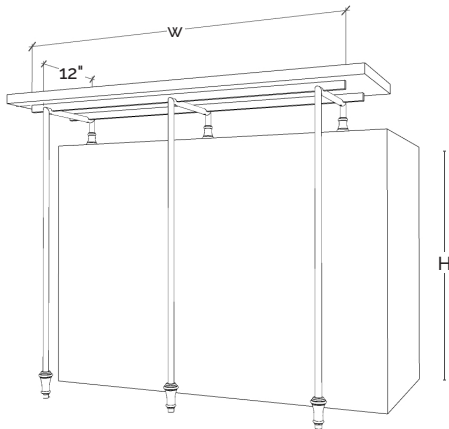

THREE TIER

width

	36	39	42	45	48	54	60
29	RCS3629-3	RCS3929-3	RCS4229-3	RCS4529-3	RCS4829-3	RCS5429-3	RCS6029-3
	$1,788.38	$1,804.37	$1,820.35	$1,836.34	$1,852.33	$1,868.32	$1,884.31
35	RCS3635-3	RCS3935-3	RCS4235-3	RCS4535-3	RCS4835-3	RCS5435-3	RCS6035-3
	$1,882.36	$1,898.35	$1,914.34	$1,930.33	$1,946.32	$1,962.31	$1,978.30

height