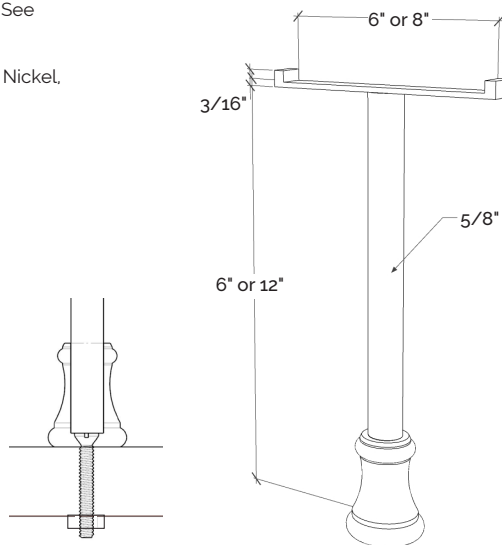

		width	
		6"	8"
height	6"	PS66	PS86
		\$230.00	\$245.00
12"		PS61	PSW812
		\$245.00	\$265.00

WINE RACK SHELF

Application: Wine Rack Shelf pairs with Fittings Bracket System. Holds 4-6 wine bottles depending on desired length. 10" D x 1" H