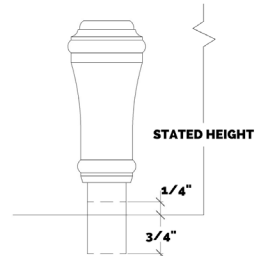

Adjustable Feet: Adjusts 1/4" shorter and 3/4" longer than stated size.

Depth: 1 1/2"

width

	12	15	18	21	24	27	30	33	36	39	42	
height	28	BEC1228	BEC1528	BEC1828	BEC2128	BEC2428	BEC2728	BEC3028	BEC3328	BEC3628	BEC3928	BEC4228
		\$960.76	\$970.75	\$981.15	\$991.95	\$1,003.13	\$1,014.68	\$1,026.61	\$1,038.89	\$1,051.55	\$1,347.00	\$1,411.81
34	BEC1234	BEC1534	BEC1834	BEC2134	BEC2434	BEC2734	BEC3034	BEC3334	BEC3634	BEC3934	BEC4234	
		\$1,060.43	\$1,073.09	\$1,086.24	\$1,099.87	\$1,113.99	\$1,128.57	\$1,143.63	\$1,159.16	\$1,175.18	\$1,372.09	\$1,438.72
40	BEC1240	BEC1540	BEC1840	BEC2140	BEC2440	BEC2740	BEC3040	BEC3340	BEC3640	BEC3940	BEC4240	
		\$1,188.81	\$1,205.05	\$1,221.87	\$1,239.28	\$1,257.29	\$1,275.89	\$1,295.09	\$1,314.91	\$1,335.33	\$1,398.08	\$1,466.57