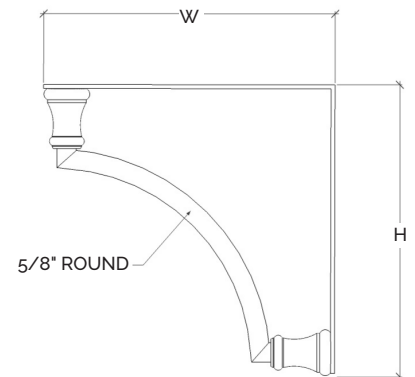

3/4" DIAMETER

width

height	width		
	15	18	21
15	CB1515	CB1815	CB2115
	$296.06	$304.64	$313.63
18	CB1518	CB1818	CB2118
	$320.06	$329.71	$339.82
21	CB1521	CB1821	CB2121
	$347.66	$358.56	$370.01