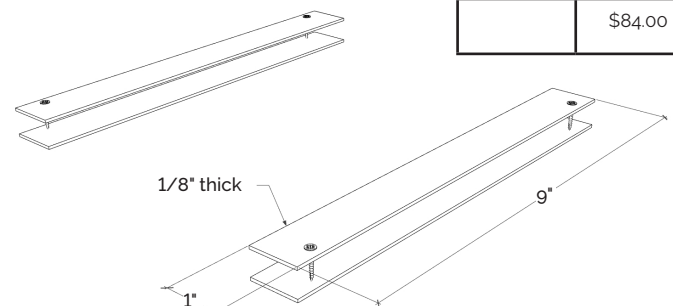

Application: Glass shelf clips designed for Fittings Bracket Systems. Sold as a set of 2. Bracket joining plates are required, but not included - see pg. 25. Sized for 1/2" glass. Glass not included.

Metal Finish Options: White, Gunmetal Black, Gold, Nickel, Raw Steel, Cobalt, Urbane Bronze, Aegean Teal

9" x 1"	GSC
	$84.00