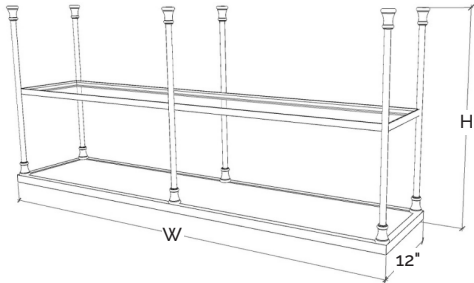

DOUBLE CEILING MOUNT SHELF

Base Shelf: Metal

Upper Shelving: Tempered Glass

Shelf spacing is divided equally.

Ceiling extensions offered. See chart on page 13.

Reduced depths available at 10% upcharge.

Metal Finish Options: White, Gunmetal Black, Gold, Nickel, Raw Steel, Cobalt, Urbane Bronze, Aegean Teal

Extensions Available
12"-48" H

ONE TIER

width

	48	54	60	66	72	78	84
6	DCMS486-1	DCMS546-1	DCMS606-1	DCMS666-1	DCMS726-1	DCMS786-1	DCMS846-1
	\$1,049.89	\$1,106.22	\$1,169.24	\$1,239.78	\$1,404.28	\$1,430.34	\$1,532.50
9	DCMS489-1	DCMS549-1	DCMS609-1	DCMS669-1	DCMS729-1	DCMS789-1	DCMS849-1
	\$1,065.63	\$1,123.56	\$1,188.37	\$1,260.93	\$1,342.22	\$1,457.03	\$1,562.16
12	DCMS4812-1	DCMS5412-1	DCMS6012-1	DCMS6612-1	DCMS7212-1	DCMS7812-1	DCMS8412-1
	\$1,081.75	\$1,141.32	\$1,207.99	\$1,282.64	\$1,366.27	\$1,484.43	\$1,592.63
15	DCMS4815-1	DCMS5415-1	DCMS6015-1	DCMS6615-1	DCMS7215-1	DCMS7815-1	DCMS8415-1
	\$1,098.26	\$1,159.52	\$1,228.10	\$1,304.90	\$1,390.95	\$1,512.56	\$1,623.91