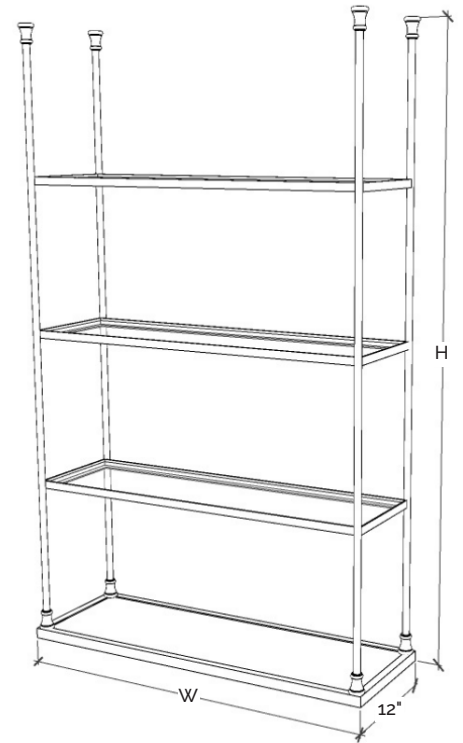

ONE TIER

width

	9	12	15	18	21	24	27	30	33	36	39	42
6	CMS96-1	CMS126-1	CMS156-1	CMS186-1	CMS216-1	CMS246-1	CMS276-1	CMS306-1	CMS336-1	CMS366-1	CMS396-1	CMS426-1
	$672.60	$689.35	$707.06	$725.80	$745.67	$766.76	$789.17	$813.01	$838.39	$865.44	$894.30	$925.11
9	CMS99-1	CMS129-1	CMS159-1	CMS189-1	CMS219-1	CMS249-1	CMS279-1	CMS309-1	CMS339-1	CMS369-1	CMS399-1	CMS429-1
	$678.43	$695.41	$713.37	$732.39	$752.55	$773.96	$796.72	$820.93	$846.71	$874.20	$903.54	$934.87
12	CMS912-1	CMS1212-1	CMS1512-1	CMS1812-1	CMS2112-1	CMS2412-1	CMS2712-1	CMS3012-1	CMS3312-1	CMS3612-1	CMS3912-1	CMS4212-1
	$684.31	$701.53	$719.74	$739.04	$759.51	$781.25	$804.35	$828.95	$855.14	$883.08	$912.90	$944.76
15	CMS915-1	CMS1215-1	CMS1515-1	CMS1815-1	CMS2115-1	CMS2415-1	CMS2715-1	CMS3015-1	CMS3315-1	CMS3615-1	CMS3915-1	CMS4215-1
	$690.25	$707.71	$726.19	$745.77	$766.55	$788.62	$812.08	$837.06	$863.68	$892.08	$922.39	$954.79