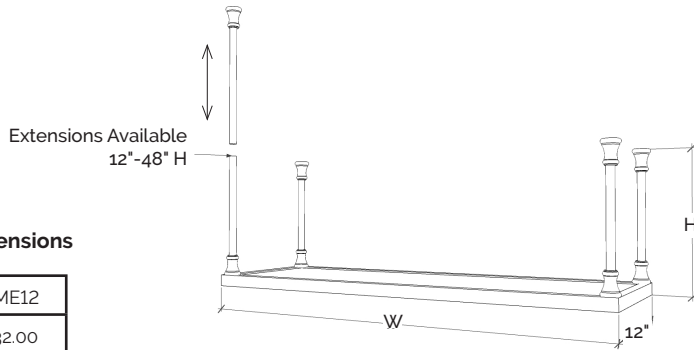

CEILING MOUNT SHELF

Base Shelf: Metal

Upper Shelving: Tempered Glass

Shelf spacing is divided equally.

Ceiling extensions offered in 12", 24", 36", 48".

Reduced depths available at 10% upcharge.

Metal Finish Options: White, Gunmetal Black, Gold, Nickel, Raw Steel, Cobalt, Urbane Bronze, Aegean Teal

PRODUCT SPECIFICATIONS & PRICING

TWO TIER

width

		9	12	15	18	21	24	27	30	33	36	39	42	
height	18	CMS918-2	CMS1218-2	CMS1518-2	CMS1818-2	CMS2118-2	CMS2418-2	CMS2718-2	CMS3018-2	CMS3318-2	CMS3618-2	CMS3918-2	CMS4218-2	
		\$1,250.95	\$1,290.17	\$1,332.78	\$1,379.15	\$1,429.65	\$1,484.72	\$1,544.83	\$1,610.52	\$1,682.35	\$1,760.97	\$1,847.09	\$1,941.49	
		21	CMS921-2	CMS1221-2	CMS1521-2	CMS1821-2	CMS2121-2	CMS2421-2	CMS2721-2	CMS3021-2	CMS3321-2	CMS3621-2	CMS3921-2	CMS4221-2
		\$1,260.22	\$1,300.09	\$1,343.42	\$1,390.58	\$1,441.96	\$1,498.00	\$1,559.18	\$1,626.05	\$1,699.19	\$1,779.25	\$1,866.96	\$1,963.12	
		24	CMS924-2	CMS1224-2	CMS1524-2	CMS1824-2	CMS2124-2	CMS2424-2	CMS2724-2	CMS3024-2	CMS3324-2	CMS3624-2	CMS3924-2	CMS4224-2
		\$1,269.61	\$1,310.15	\$1,354.22	\$1,402.19	\$1,454.46	\$1,511.49	\$1,573.77	\$1,641.84	\$1,716.31	\$1,797.84	\$1,887.17	\$1,985.12	
		27	CMS927-2	CMS1227-2	CMS1527-2	CMS1827-2	CMS2127-2	CMS2427-2	CMS2727-2	CMS3027-2	CMS3327-2	CMS3627-2	CMS3927-2	CMS4227-2
		\$1,279.13	\$1,320.35	\$1,365.17	\$1,413.96	\$1,467.15	\$1,525.19	\$1,588.58	\$1,657.88	\$1,733.71	\$1,816.74	\$1,907.73	\$2,007.50	
	30	CMS930-2	CMS1230-2	CMS1530-2	CMS1830-2	CMS2130-2	CMS2430-2	CMS2730-2	CMS3030-2	CMS3330-2	CMS3630-2	CMS3930-2	CMS4230-2	
	\$1,288.78	\$1,330.69	\$1,376.27	\$1,425.91	\$1,480.03	\$1,539.10	\$1,603.63	\$1,674.18	\$1,751.39	\$1,835.95	\$1,928.63	\$2,030.26		