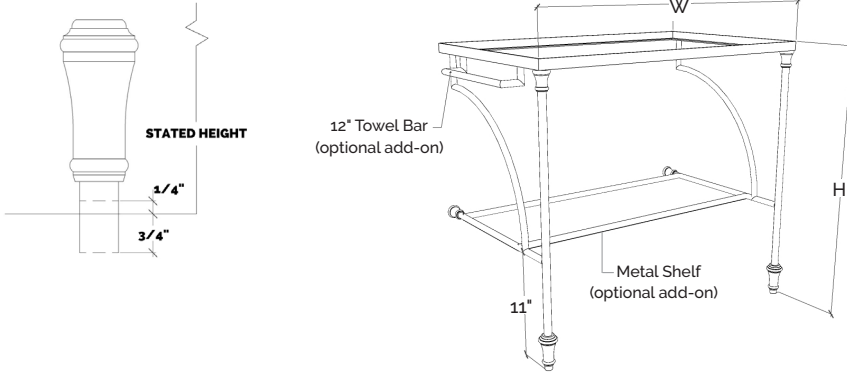

OPEN VANITY BASE