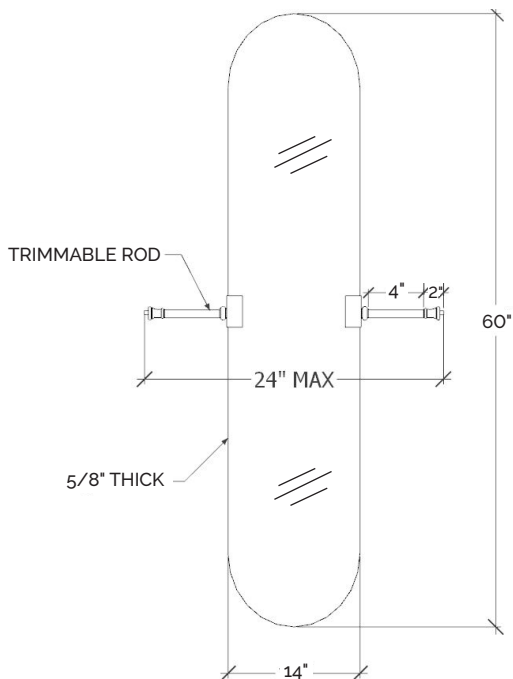

Application: Full length mirror designed to be paired with Fittings Bracket System. 14" W x 60" H

Metal Finish Options: White, Gunmetal Black, Gold, Nickel, Raw Steel, Cobalt, Urbane Bronze, Aegean Teal

	PM1460
14" x 60"	$1,470.00