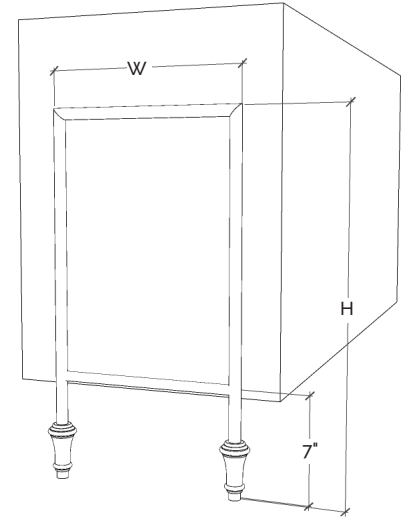

Metal Finish Options: White, Gunmetal Black, Gold, Nickel, Raw Steel, Cobalt, Urbane Bronze, Aegean Teal

Adjustable Feet: Adjusts 1/4" shorter and 3/4" longer than stated size.

*Legs sold individually.

width

height	width						
	6^{3/4}	12	15	18	21	24	27
18	OLT6.7518	OLT1218	OLT1518	OLT1818	OLT2118	OLT2418	OLT2718
	$583.25	$588.25	$593.18	$598.19	$603.26	$608.40	$613.62
24	OLT6.7524	OLT1224	OLT1524	OLT1824	OLT2124	OLT2424	OLT2724
	$608.51	$613.51	$618.88	$624.32	$629.85	$635.45	$641.14
30	OLT6.7530	OLT1230	OLT1530	OLT1830	OLT2130	OLT2430	OLT2730
	$636.51	$641.51	$647.36	$653.30	$659.34	$665.46	$671.67
36	OLT6.7536	OLT1236	OLT1536	OLT1836	OLT2136	OLT2436	OLT2736
	$667.58	$672.58	$678.98	$685.49	$692.09	$698.79	$705.60
42	OLT6.7542	OLT1242	OLT1542	OLT1842	OLT2142	OLT2442	OLT2736
	$694.58	$699.58	$705.98	$712.49	$719.09	$725.79	$732.60
48	OLT6.7548	OLT1248	OLT1548	OLT1848	OLT2148	OLT2448	OLT2748
	$721.58	$726.58	$732.98	$739.49	$746.09	$752.79	$759.60
54	OLT6.7554	OLT1254	OLT1554	OLT1854	OLT2154	OLT2454	OLT2754
	$748.58	$753.58	$759.98	$766.49	$773.09	$779.79	$786.60
60	OLT6.7560	OLT1260	OLT1560	OLT1860	OLT2160	OLT2460	OLT2760
	$775.58	$780.58	$786.98	$793.49	$800.09	$806.76	$813.60