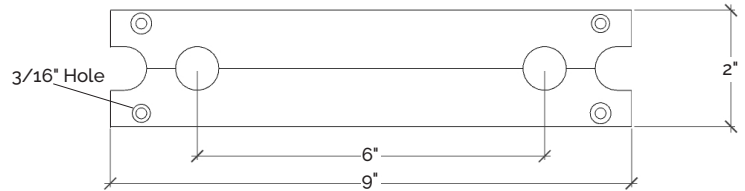

END PLATE

9" x 1.875"	BEP
	$55.00