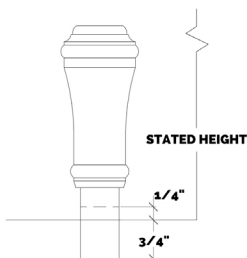

height

height

width

	9	12	15	18	21	24
18	WEC918	WEC1218	WEC1518	WEC1818	WEC2118	WEC2418
	$794.16	$848.16	$911.88	$987.03	$1,075.68	$1,180.26
21	WEC921	WEC1221	WEC1521	WEC1821	WEC2121	WEC2421
	$798.36	$852.79	$917.02	$992.81	$1,082.23	$1,187.74
24	WEC924	WEC1224	WEC1524	WEC1824	WEC2124	WEC2424
	$802.62	$857.50	$922.27	$998.71	$1,088.91	$1,195.38
27	WEC927	WEC1227	WEC1527	WEC1827	WEC2127	WEC2427
	$806.92	$862.27	$927.60	$1,004.71	$1,095.72	$1,203.15
30	WEC930	WEC1230	WEC1530	WEC1830	WEC2130	WEC2430
	$811.27	$867.10	$933.01	$1,010.80	$1,102.63	$1,211.05
33	WEC933	WEC1233	WEC1533	WEC1833	WEC2133	WEC2433
	$815.65	$871.99	$938.48	$1,016.98	$1,109.65	$1,219.07
36	WEC936	WEC1236	WEC1536	WEC1836	WEC2136	WEC2436
	$820.07	$876.92	$944.02	$1,023.23	$1,116.75	$1,227.19
39	WEC939	WEC1239	WEC1539	WEC1839	WEC2139	WEC2439
	$824.53	$881.90	$949.61	$1,029.55	$1,123.94	$1,235.42
42	WEC942	WEC1242	WEC1542	WEC1842	WEC2142	WEC2442
	$829.02	$886.92	$955.26	$1,035.94	$1,131.21	$1,243.74
45	WEC945	WEC1245	WEC1545	WEC1845	WEC2145	WEC2445
	$833.54	$891.98	$960.96	$1,042.40	$1,138.57	$1,252.16
48	WEC948	WEC1248	WEC1548	WEC1848	WEC2148	WEC2448
	$838.09	$897.08	$966.71	$1,048.92	$1,145.99	$1,260.66
54	WEC954	WEC1254	WEC1554	WEC1854	WEC2154	WEC2454
	$844.17	$903.70	$973.97	$1,056.92	$1,154.90	$1,270.63
60	WEC960	WEC1260	WEC1560	WEC1860	WEC2160	WEC2460
	$850.28	$910.37	$981.28	$1,065.01	$1,163.90	$1,280.72

width

	9	12	15	18	21	24
34.5	TEC934.5	TEC1234.5	TEC1534.5	TEC1834.5	TEC2134.5	TEC2434.5
	$901.40	$909.30	$917.46	$925.86	$934.50	$943.36
40.5	TEC940.5	TEC1240.5	TEC1540.5	TEC1840.5	TEC2140.5	TEC2440.5
	$941.86	$950.43	$959.25	$968.33	$977.65	$987.20
48	TEC948	TEC1248	TEC1548	TEC1848	TEC2148	TEC2448
	$987.82	$997.16	$1,006.77	$1,016.62	$1,026.72	$1,037.07
54	TEC954	TEC1254	TEC1554	TEC1854	TEC2154	TEC2454
	$1,038.39	$1,048.64	$1,059.17	$1,069.95	$1,081.00	$1,092.30
60	TEC960	TEC1260	TEC1560	TEC1860	TEC2160	TEC2460
	$1,094.97	$1,106.27	$1,117.84	$1,129.70	$1,141.82	$1,154.23
66	TEC966	TEC1266	TEC1566	TEC1866	TEC2166	TEC2466
	$1,158.31	$1,170.80	$1,183.58	$1,196.64	$1,210.01	$1,223.67
72	TEC972	TEC1272	TEC1572	TEC1872	TEC2172	TEC2472
	$1,229.28	$1,243.11	$1,257.25	$1,271.70	$1,286.47	$1,301.56
78	TEC978	TEC1278	TEC1578	TEC1878	TEC2178	TEC2478
	$1,308.83	$1,324.17	$1,339.85	$1,355.87	$1,372.23	$1,388.94
84	TEC984	TEC1284	TEC1584	TEC1884	TEC2184	TEC2484
	$1,495.14	$1,514.14	$1,533.54	$1,553.35	$1,573.57	$1,594.22
90	TEC990	TEC1290	TEC1590	TEC1890	TEC2190	TEC2490
	$1,607.49	$1,628.66	$1,650.27	$1,672.33	$1,694.86	$1,717.85