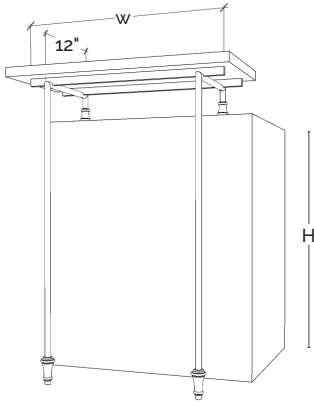

RAISED COUNTER SUPPORT

Application: Designed to be an elevated counter support extension.

Metal Finish Options: White, Gunmetal Black, Gold, Nickel, Raw Steel, Cobalt, Urbane Bronze, Aegean Teal

Adjustable Feet: Adjusts 1/4" shorter and 3/4" longer than stated size.

Support Spacing: Width minus 4" equally divided.

TWO TIER

width

	21	24	27	30	33
29	RCS2129-2	RCS2429-2	RCS2729-2	RCS3029-2	RCS3329-2
	$1,288.36	$1,304.35	$1,320.34	$1,336.33	$1,352.32
35	RCS2135-2	RCS2435-2	RCS2735-2	RCS3035-2	RCS3335-2
	$1,382.35	$1,398.34	$1,414.33	$1,430.32	$1,446.31

height