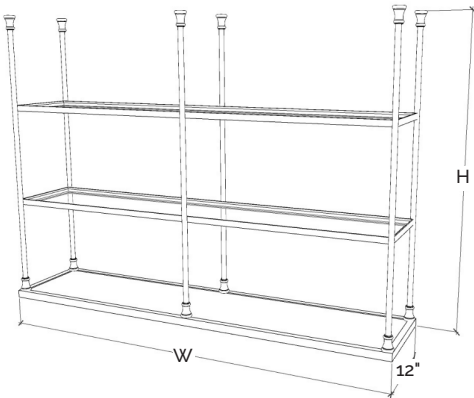

DOUBLE CEILING MOUNT SHELF

Base Shelf: Metal

Upper Shelving: Tempered Glass

Shelf spacing is divided equally.

Ceiling extensions offered. See chart on page 13.

Reduced depths available at 10% upcharge.

Metal Finish Options: White, Gunmetal Black, Gold, Nickel, Raw Steel, Cobalt, Urbane Bronze, Aegean Teal

Extensions Available
12"-48" H

ONE TIER

width

	48	54	60	66	72	78	84
6	DCMS486-1	DCMS546-1	DCMS606-1	DCMS666-1	DCMS726-1	DCMS786-1	DCMS846-1
	$1,049.89	$1,106.22	$1,169.24	$1,239.78	$1,404.28	$1,430.34	$1,532.50
9	DCMS489-1	DCMS549-1	DCMS609-1	DCMS669-1	DCMS729-1	DCMS789-1	DCMS849-1
	$1,065.63	$1,123.56	$1,188.37	$1,260.93	$1,342.22	$1,457.03	$1,562.16
12	DCMS4812-1	DCMS5412-1	DCMS6012-1	DCMS6612-1	DCMS7212-1	DCMS7812-1	DCMS8412-1
	$1,081.75	$1,141.32	$1,207.99	$1,282.64	$1,366.27	$1,484.43	$1,592.63
15	DCMS4815-1	DCMS5415-1	DCMS6015-1	DCMS6615-1	DCMS7215-1	DCMS7815-1	DCMS8415-1
	$1,098.26	$1,159.52	$1,228.10	$1,304.90	$1,390.95	$1,512.56	$1,623.91

height

TWO TIER

width

	45	48	54	60	66	72
18	DCMS4518-2	DCMS4818-2	DCMS5418-2	DCMS6018-2	DCMS6618-2	DCMS7218-2
	$1,959.24	$2,013.21	$2,081.60	$2,153.55	$2,229.35	$2,309.30
21	DCMS4521-2	DCMS4821-2	DCMS5421-2	DCMS6021-2	DCMS6621-2	DCMS7221-2
	$1,972.06	$2,026.68	$2,095.75	$2,168.46	$2,245.06	$2,325.87
24	DCMS4524-2	DCMS4824-2	DCMS5424-2	DCMS6024-2	DCMS6624-2	DCMS7224-2
	$1,985.01	$2,040.27	$2,110.06	$2,183.51	$2,260.94	$2,342.62
27	DCMS4527-2	DCMS4827-2	DCMS5427-2	DCMS6027-2	DCMS6627-2	DCMS7227-2
	$1,998.08	$2,054.01	$2,124.50	$2,198.73	$2,276.98	$2,359.56
30	DCMS4530-2	DCMS4830-2	DCMS5430-2	DCMS6030-2	DCMS6630-2	DCMS7230-2
	$2,011.28	$2,067.88	$2,139.10	$2,214.11	$2,293.20	$2,376.69

height

THREE TIER

width

	45	48	54	60	66	72
30	DCMS4530-3	DCMS4830-3	DCMS5430-3	DCMS6030-3	DCMS6630-3	DCMS7230-3
	$2,231.14	$2,288.58	$2,364.02	$2,442.00	$2,522.66	$2,606.16
33	DCMS4533-3	DCMS4833-3	DCMS5433-3	DCMS6033-3	DCMS6633-3	DCMS7233-3
	$2,241.48	$2,299.25	$2,375.05	$2,453.40	$2,534.45	$2,618.37
36	DCMS4536-3	DCMS4836-3	DCMS5436-3	DCMS6036-3	DCMS6636-3	DCMS7236-3
	$2,251.86	$2,309.97	$2,386.12	$2,464.85	$2,546.30	$2,630.64
39	DCMS4539-3	DCMS4839-3	DCMS5439-3	DCMS6039-3	DCMS6639-3	DCMS7239-3
	$2,262.29	$2,320.74	$2,397.25	$2,476.36	$2,558.22	$2,642.98
42	DCMS4542-3	DCMS4842-3	DCMS5442-3	DCMS6042-3	DCMS6642-3	DCMS7242-3
	$2,272.76	$2,331.56	$2,408.43	$2,487.92	$2,570.19	$2,655.38
45	DCMS4545-3	DCMS4845-3	DCMS5445-3	DCMS6045-3	DCMS6645-3	DCMS7245-3
	$2,283.29	$2,342.43	$2,419.67	$2,499.54	$2,582.22	$2,667.84
48	DCMS4548-3	DCMS4848-3	DCMS5448-3	DCMS6048-3	DCMS6648-3	DCMS7248-3
	$2,293.86	$2,353.35	$2,430.96	$2,511.22	$2,594.31	$2,680.36

height

FOUR TIER

width

	45	48	54	60	66	72
48	DCMS4548-4	DCMS4848-4	DCMS5448-4	DCMS6048-4	DCMS6648-4	DCMS7248-4
	$2,699.09	$2,772.95	$2,869.67	$2,969.26	$3,071.88	$3,177.69
54	DCMS4554-4	DCMS4854-4	DCMS5454-4	DCMS6054-4	DCMS6654-4	DCMS7254-4
	$2,714.50	$2,788.91	$2,886.19	$2,986.37	$3,089.62	$3,196.09
60	DCMS4560-4	DCMS4860-4	DCMS5460-4	DCMS6060-4	DCMS6660-4	DCMS7260-4
	$2,730.02	$2,804.97	$2,902.82	$3,003.61	$3,107.49	$3,214.61
66	DCMS4566-4	DCMS4866-4	DCMS5466-4	DCMS6066-4	DCMS6666-4	DCMS7266-4
	$2,745.65	$2,821.15	$2,919.57	$3,020.97	$3,125.48	$3,233.28