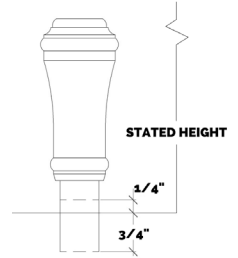

TAPERED ISLAND END CAP

width

	18	21	24	27	30	33	36	39	42
height	34.5	34.5	34.5	34.5	34.5	34.5	34.5	34.5	34.5
	TIEC1834.5	TIEC2134.5	TIEC2434.5	TIEC2734.5	TIEC3034.5	TIEC3334.5	TIEC3634.5	TIEC3934.5	TIEC4234.5
	$1,439.10	$1,488.28	$1,540.10	$1,594.76	$1,652.49	$1,713.53	$1,778.15	$1,846.64	$1,919.29
	40.5	40.5	40.5	40.5	40.5	40.5	40.5	40.5	40.5
	TIEC1840.5	TIEC2140.5	TIEC2440.5	TIEC2740.5	TIEC3040.5	TIEC3340.5	TIEC3640.5	TIEC3940.5	TIEC4240.5
	$1,461.35	$1,511.82	$1,565.03	$1,621.20	$1,680.55	$1,743.35	$1,809.87	$1,880.40	$1,955.26