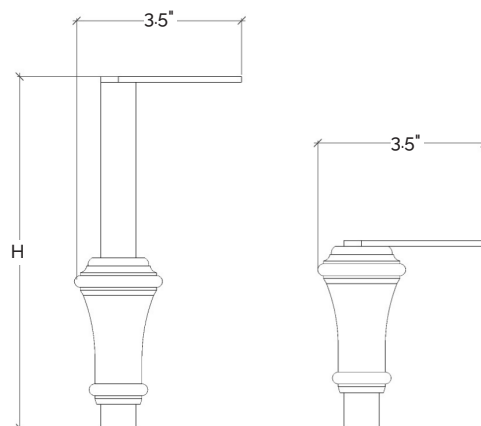

PETITE

width

height	width	Product Code	Price
	3.5		
4	OLP4		$181.49
4.5	OLP4.5		$181.94
6	OLP6		$183.05
7.5	OLP7.5		$184.16