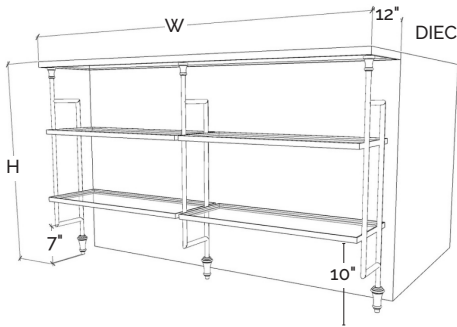

DOUBLE ISLAND END CAP

Shelving: Tempered Glass

Application: Designed for an island or base end piece.

Metal Finish Options: White, Gunmetal Black, Gold, Nickel, Raw Steel, Cobalt, Urbane Bronze, Aegean Teal

Adjustable Feet: Adjusts 1/4" shorter and 3/4" longer than stated size.

Shelf Spacing: IEC: Height minus 10" equally divided. TIEC: Height minus 7" equally divided.

DOUBLE ISLAND END CAP

	45	48	54	60	72	78	84
height	34.5	34.5	34.5	34.5	34.5	34.5	34.5
	DIEC4534.5	DIEC4834.5	DIEC5434.5	DIEC6034.5	DIEC7234.5	DIEC7834.5	DIEC8434.5
	$2,153.61	$2,295.50	$2,473.45	$2,674.64	$3,162.11	$3,457.70	$3,795.34
	40.5	40.5	40.5	40.5	40.5	40.5	40.5
	DIEC4540.5	DIEC4840.5	DIEC5440.5	DIEC6040.5	DIEC7240.5	DIEC7840.5	DIEC8440.5
	$2,223.21	$2,374.73	$2,563.87	$2,778.02	$3,297.98	$3,613.82	$3,974.94