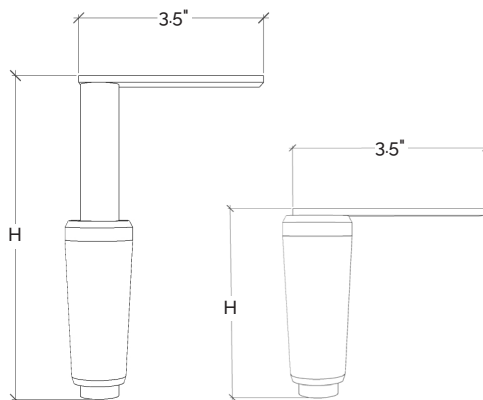

ORNAMENTAL LEG - PETITE | MODERN

Metal Finish Options: White, Gunmetal Black, Gold, Nickel, Raw Steel, Cobalt, Urbane Bronze, Aegean Teal

Adjustable Feet: Adjusts 1/4" shorter and 3/4" longer than stated size.

*Legs sold individually.