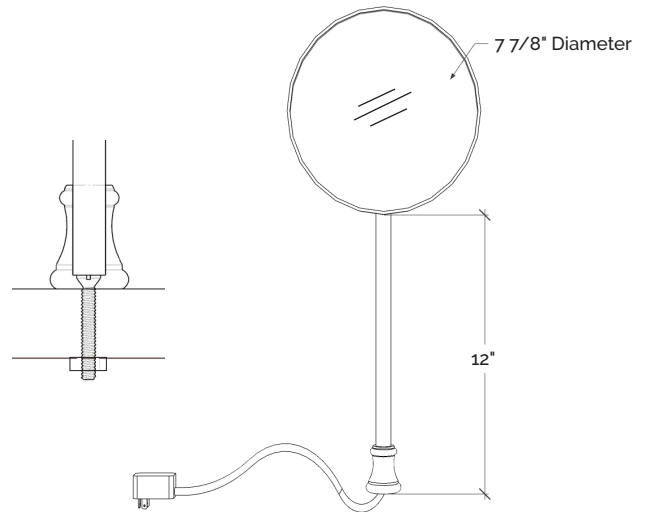

HD LIT MAKEUP MIRROR

Application: The 10x magnifying mirror is detachable from the magnetic base which allows the mirror to rotate 360 degrees. Three modes of color temperature. Removable rechargeable mirror includes power connector.

Metal Finish Options: White, Gunmetal Black, Gold, Nickel, Raw Steel, Cobalt, Urbane Bronze, Aegean Teal

	LMM612
12" x 7.875"	$659.00