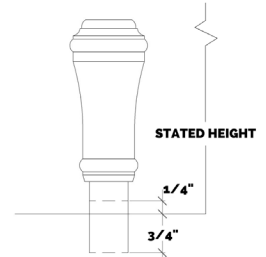

Adjustable Feet: Adjusts 1/4" shorter and 3/4" longer than stated size.

THREE TIER

width

height

	12	15	18	21	24	27	30	33	36	39	42
34.5	TW1234.5-3	TW1534.5-3	TW1834.5-3	TW2134.5-3	TW2434.5-3	TW2734.5-3	TW3034.5-3	TW3334.5-3	TW3634.5-3	TW3934.5-3	TW4234.5-3
	\$1,505.75	\$1,537.02	\$1,569.68	\$1,603.84	\$1,639.57	\$1,676.97	\$1,716.14	\$1,757.20	\$1,800.26	\$1,845.44	\$1,892.87
40.5	TW1240.5-3	TW1540.5-3	TW1840.5-3	TW2140.5-3	TW2440.5-3	TW2740.5-3	TW3040.5-3	TW3340.5-3	TW3640.5-3	TW3940.5-3	TW4240.5-3
	\$1,519.22	\$1,550.95	\$1,584.10	\$1,618.77	\$1,655.04	\$1,693.02	\$1,732.81	\$1,774.53	\$1,818.28	\$1,864.20	\$1,912.41
46.5	TW1246.5-3	TW1546.5-3	TW1846.5-3	TW2146.5-3	TW2446.5-3	TW2746.5-3	TW3046.5-3	TW3346.5-3	TW3646.5-3	TW3946.5-3	TW4246.5-3
	\$1,532.84	\$1,565.03	\$1,598.68	\$1,633.87	\$1,670.71	\$1,709.28	\$1,749.70	\$1,792.08	\$1,836.54	\$1,883.21	\$1,932.21