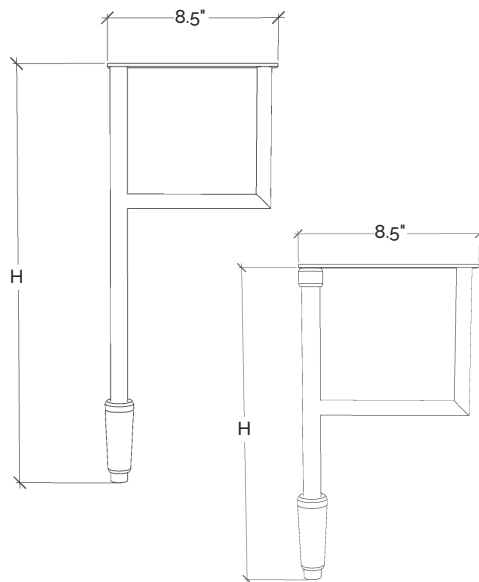

ORNAMENTAL LEG - MID | MODERN

Metal Finish Options: White, Gunmetal Black, Gold, Nickel, Raw Steel, Cobalt, Urbane Bronze, Aegean Teal

Adjustable Feet: Adjusts 1/4" shorter and 3/4" longer than stated size.

*Legs sold individually.
**Not recommended for freestanding furniture.