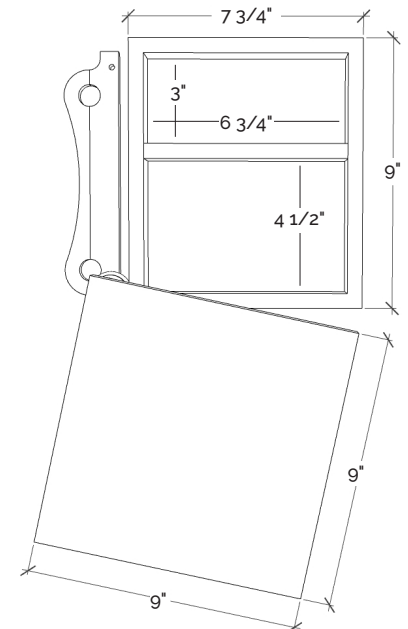

CAPSULE SHELF

Application: The shelving unit features an elongated metal oval with integrated shelves. 18" L x 9" W x 40" H. Designed to pair with Fittings Bracket System.

Metal Finish Options: White, Gunmetal Black, Gold, Nickel, Raw Steel, Cobalt, Urbane Bronze, Aegean Teal

Shelf Options: White Oak - Clear, White Oak - Black, Matte Laminate - Black, Matte Laminate - White

	CAP1840
18"x40"	$2650.00

PIVOT WINE SHELF

Application: This unit features a metal wine glass holder for two glasses and a 9" x 9" pivoting shelf that displays a metal wine bottle cuff. Designed to pair with Fittings Bracket System.

Metal Finish Options: White, Gunmetal Black, Gold, Nickel, Raw Steel, Cobalt, Urbane Bronze, Aegean Teal

Shelf Options: White Oak - Clear, White Oak - Black, Matte Laminate - Black, Matte Laminate - White

	PWS912
12"x9"	$735.00

PIVOT COFFEE SHELF

Application: Includes 9" x 9" x 1" shelf, condiment box, and Fitting bracket attachment. Designed to pair with Fittings Bracket System.

Metal Finish Options: White, Gunmetal Black, Gold, Nickel, Raw Steel, Cobalt, Urbane Bronze, Aegean Teal

Shelf Options: White Oak - Clear, White Oak - Black, Matte Laminate - Black, Matte Laminate - White

	PCS99
9"x9"	$890.00