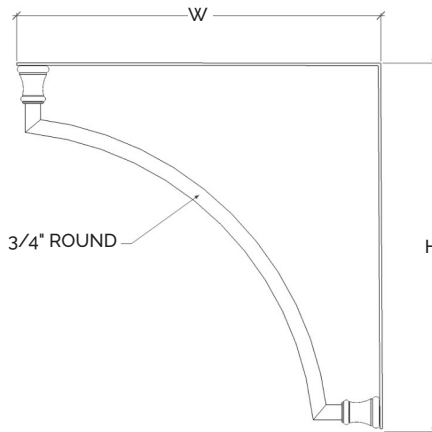

3/4" DIAMETER

width

height	width		
	15	18	21
15	CB1515	CB1815	CB2115
	$296.06	$304.64	$313.63
18	CB1518	CB1818	CB2118
	$320.06	$329.71	$339.82
21	CB1521	CB1821	CB2121
	$347.66	$358.56	$370.01