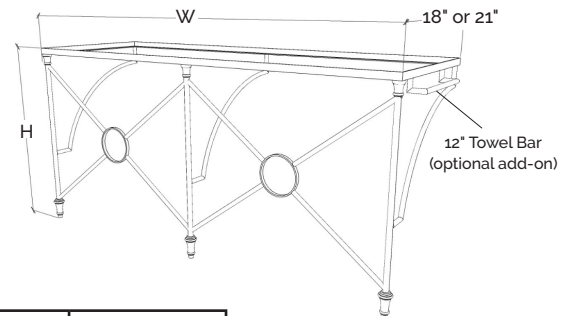

DOUBLE CROSS VANITY BASE

Metal Finish Options: White, Gunmetal Black, Gold, Nickel, Raw Steel, Cobalt, Urbane Bronze, Aegean Teal

Adjustable Feet: Adjusts 1/4" shorter and 3/4" longer than stated size.

Optional Towel Bar add-on. See website for pricing.