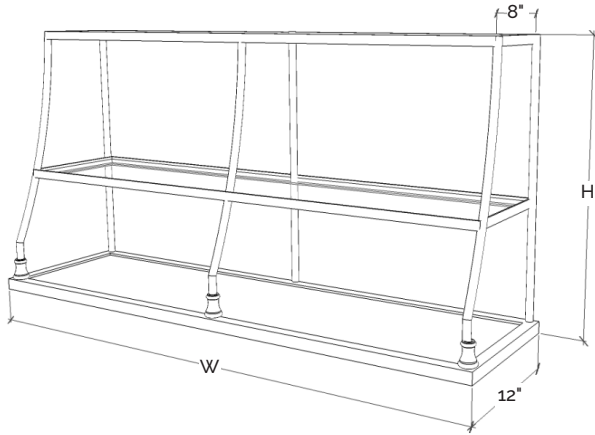

height

DOUBLE WALL SHELF

Base Shelf: Metal

Upper Shelving: Tempered Glass

Shelf spacing is divided equally.

Metal Finish Options: White, Gunmetal Black, Gold, Nickel, Raw Steel, Cobalt, Urbane Bronze, Aegean Teal