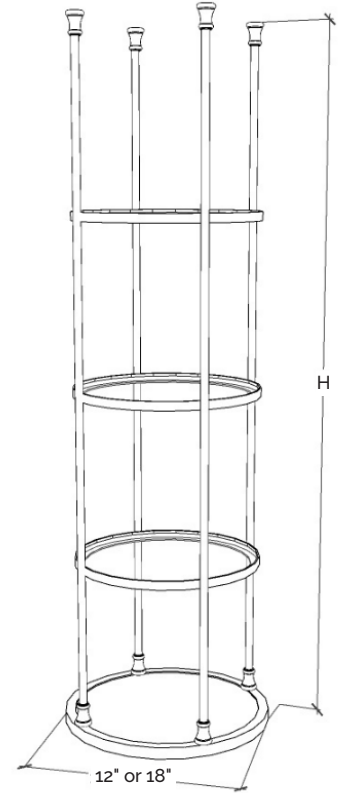

height

FOUR TIER

width

	45	48	54	60	66	72
48	DCMS4548-4	DCMS4848-4	DCMS5448-4	DCMS6048-4	DCMS6648-4	DCMS7248-4
	\$2,699.09	\$2,772.95	\$2,869.67	\$2,969.26	\$3,071.88	\$3,177.69
54	DCMS4554-4	DCMS4854-4	DCMS5454-4	DCMS6054-4	DCMS6654-4	DCMS7254-4
	\$2,714.50	\$2,788.91	\$2,886.19	\$2,986.37	\$3,089.62	\$3,196.09
60	DCMS4560-4	DCMS4860-4	DCMS5460-4	DCMS6060-4	DCMS6660-4	DCMS7260-4
	\$2,730.02	\$2,804.97	\$2,902.82	\$3,003.61	\$3,107.49	\$3,214.61
66	DCMS4566-4	DCMS4866-4	DCMS5466-4	DCMS6066-4	DCMS6666-4	DCMS7266-4
	\$2,745.65	\$2,821.15	\$2,919.57	\$3,020.97	\$3,125.48	\$3,233.28

height

ROUND CEILING MOUNT SHELF

Base Shelf: Metal

Upper Shelving: Tempered Glass

Shelf spacing is divided equally.

Ceiling extensions offered in 12", 24", 36", 48".

Metal Finish Options: White, Gunmetal Black, Gold, Nickel, Raw Steel, Cobalt, Urbane Bronze, Aegean Teal