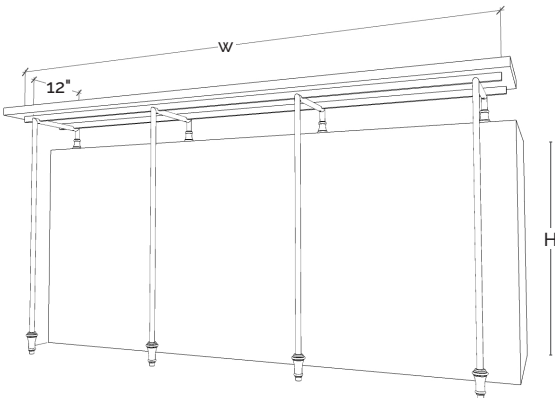

FOUR TIER

width

	60	66	72	78	84	90	96
29	RCS6029-4	RCS6629-4	RCS7229-4	RCS7829-4	RCS8429-4	RCS9029-4	RCS9629-4
	$2,304.38	$2,320.37	$2,336.36	$2,352.35	$2,368.34	$2,384.33	$2,400.32
35	RCS6035-4	RCS6635-4	RCS7235-4	RCS7835-4	RCS8435-4	RCS9035-4	RCS9635-4
	$2,398.36	$2,414.35	$2,430.34	$2,446.33	$2,462.32	$2,478.31	$2,494.30

height