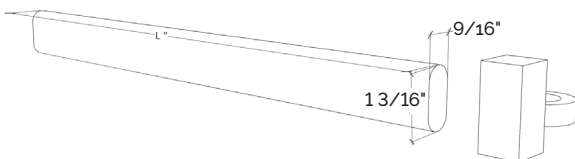

Application: Standard oval metal closet rod. Designed to pair with Fittings Bracket System.

End caps and center supports are sold separately.

Rod dimensions: 1 3/16" x 9/16"

Metal Finish Options: White, Gunmetal Black, Gold, Nickel, Raw Steel, Cobalt, Urbane Bronze, Aegean Teal