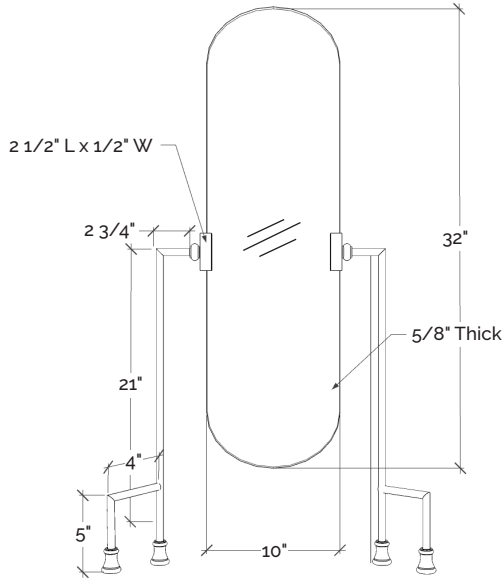

STANDOFF VANITY MIRROR

Application: Elongated oval vanity mirror. 10" W x 32" H

Metal Finish Options: White, Gunmetal Black, Gold, Nickel, Raw Steel, Cobalt, Urbane Bronze, Aegean Teal

	VM1032
10" x 32"	$1,680.00