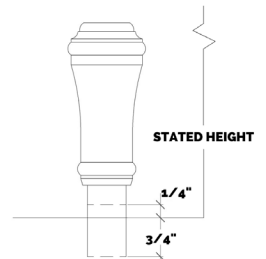

DOUBLE CROSS VANITY BASE

Metal Finish Options: White, Gunmetal Black, Gold, Nickel, Raw Steel, Cobalt, Urbane Bronze, Aegean Teal

Adjustable Feet: Adjusts 1/4" shorter and 3/4" longer than stated size.

Optional Towel Bar add-on. See website for pricing.