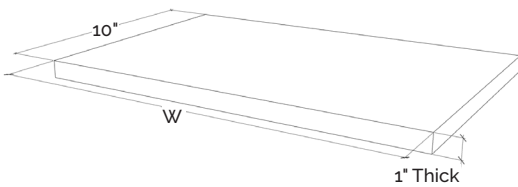

24" x 24"	CSB
	\$295.00

WOOD SHELF

Application: Shelving designed to pair with Fittings Bracket System. Available in ten widths and all at 10" D x 1" H.

Shelf Options:
White Oak - Clear
White Oak - Black
Matte Laminate - White
Matte Laminate - Black