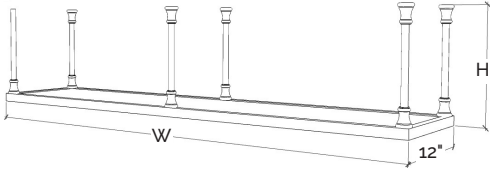

DOUBLE CEILING MOUNT SHELF

Base Shelf: Metal

Upper Shelving: Tempered Glass

Shelf spacing is divided equally.

Ceiling extensions offered. See chart on page 13.

Reduced depths available at 10% upcharge.

Metal Finish Options: White, Gunmetal Black, Gold, Nickel, Raw Steel, Cobalt, Urbane Bronze, Aegean Teal

Extensions Available
12"-48" H

ONE TIER

width

	48	54	60	66	72	78	84
6	DCMS486-1	DCMS546-1	DCMS606-1	DCMS666-1	DCMS726-1	DCMS786-1	DCMS846-1
	\$1,049.89	\$1,106.22	\$1,169.24	\$1,239.78	\$1,404.28	\$1,430.34	\$1,532.50
9	DCMS489-1	DCMS549-1	DCMS609-1	DCMS669-1	DCMS729-1	DCMS789-1	DCMS849-1
	\$1,065.63	\$1,123.56	\$1,188.37	\$1,260.93	\$1,342.22	\$1,457.03	\$1,562.16
12	DCMS4812-1	DCMS5412-1	DCMS6012-1	DCMS6612-1	DCMS7212-1	DCMS7812-1	DCMS8412-1
	\$1,081.75	\$1,141.32	\$1,207.99	\$1,282.64	\$1,366.27	\$1,484.43	\$1,592.63
15	DCMS4815-1	DCMS5415-1	DCMS6015-1	DCMS6615-1	DCMS7215-1	DCMS7815-1	DCMS8415-1
	\$1,098.26	\$1,159.52	\$1,228.10	\$1,304.90	\$1,390.95	\$1,512.56	\$1,623.91

height

TWO TIER

width

	45	48	54	60	66	72
18	DCMS4518-2	DCMS4818-2	DCMS5418-2	DCMS6018-2	DCMS6618-2	DCMS7218-2
	\$1,959.24	\$2,013.21	\$2,081.60	\$2,153.55	\$2,229.35	\$2,309.30
21	DCMS4521-2	DCMS4821-2	DCMS5421-2	DCMS6021-2	DCMS6621-2	DCMS7221-2
	\$1,972.06	\$2,026.68	\$2,095.75	\$2,168.46	\$2,245.06	\$2,325.87
24	DCMS4524-2	DCMS4824-2	DCMS5424-2	DCMS6024-2	DCMS6624-2	DCMS7224-2
	\$1,985.01	\$2,040.27	\$2,110.06	\$2,183.51	\$2,260.94	\$2,342.62
27	DCMS4527-2	DCMS4827-2	DCMS5427-2	DCMS6027-2	DCMS6627-2	DCMS7227-2
	\$1,998.08	\$2,054.01	\$2,124.50	\$2,198.73	\$2,276.98	\$2,359.56
30	DCMS4530-2	DCMS4830-2	DCMS5430-2	DCMS6030-2	DCMS6630-2	DCMS7230-2
	\$2,011.28	\$2,067.88	\$2,139.10	\$2,214.11	\$2,293.20	\$2,376.69