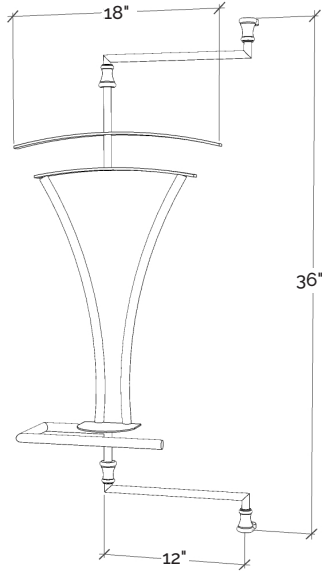

Shagreen Finish Options: Platinum, Caviar, Espresso
See page 35. See website for photos.

	VAL1836
18"x36"	\$2280.00

PIVOT HAT DISPLAY

Application: Pivot Hat Display designed to pair with Fittings Bracket System.