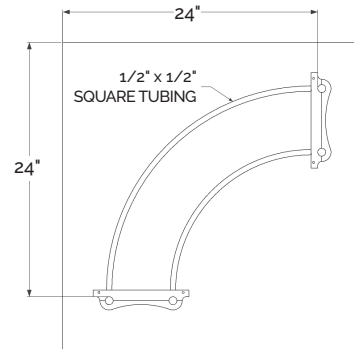

Application: Curved Shelf Base designed for Fittings Bracket System to support a wood or porcelain shelf.

Metal Finish Options: White, Gunmetal Black, Gold, Nickel, Raw Steel, Cobalt, Urbane Bronze, Aegean Teal