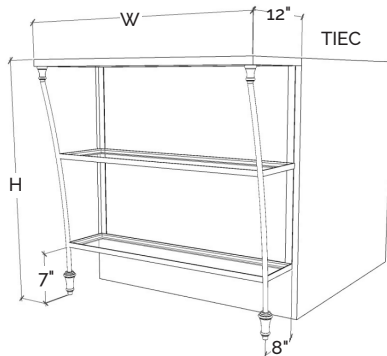

ISLAND END CAP

Shelving: Tempered Glass

Application: Designed for an island or base end piece.

Metal Finish Options: White, Gunmetal Black, Gold, Nickel, Raw Steel, Cobalt, Urbane Bronze, Aegean Teal

Adjustable Feet: Adjusts 1/4" shorter and 3/4" longer than stated size.

Shelf Spacing: IEC: Height minus 10" equally divided. TIEC: Height minus 7" equally divided.

width

	18	21	24	27	30	33	36	39	42
height	34.5	34.5	34.5	34.5	34.5	34.5	34.5	34.5	34.5
	IEC1834.5	IEC2134.5	IEC2434.5	IEC2734.5	IEC3034.5	IEC3334.5	IEC3634.5	IEC3934.5	IEC4234.5
	$1,439.10	$1,488.28	$1,540.10	$1,594.76	$1,652.49	$1,713.53	$1,778.15	$1,846.64	$1,919.29
	40.5	40.5	40.5	40.5	40.5	40.5	40.5	40.5	40.5
	IEC1840.5	IEC2140.5	IEC2440.5	IEC2740.5	IEC3040.5	IEC3340.5	IEC3640.5	IEC3940.5	IEC4240.5
	$1,461.35	$1,511.82	$1,565.03	$1,621.20	$1,680.55	$1,743.35	$1,809.87	$1,880.40	$1,955.26