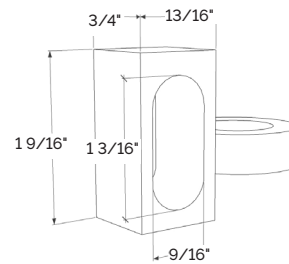

OVAL CLOSET ROD

length	24"	OCR24
		$24.00
	48"	OCR48
		$48.00
	72"	OCR72
		$72.00
	96"	OCR96
		$96.00

CENTER SUPPORT
Recommended every 36".
Sold individually.

CRCS
$55.00