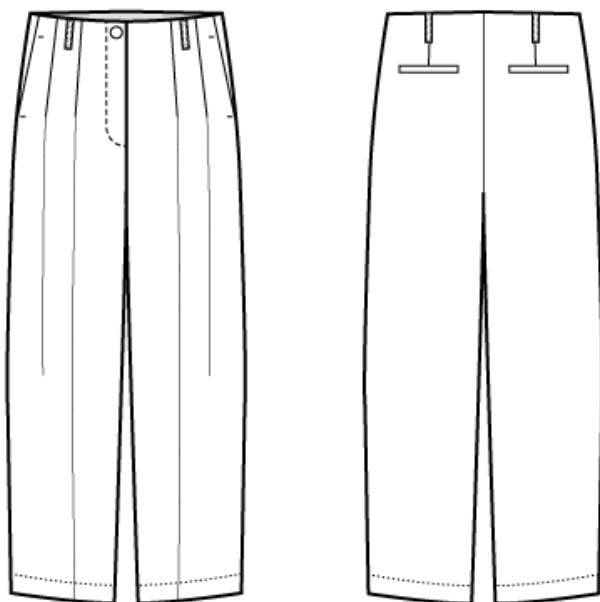

SIZE GUIDE

THE WOMEN PANTS

EU SIZES	FRANCE	ITALY	UK	US
34 / XS / 0	36	40	6	2
36 / S / 1	38	42	8	4
38 / M / 2	40	44	10	6
40 / L / 3	42	46	12	8
42 / XL / 4	44	48	14	10

GARMENT MEASUREMENTS

EU SIZES	WAIST	HIPS	LENGTH
34 / XS / 0	64	94	100
36 / S / 1	68	98	102
38 / M / 2	72	102	104
40 / L / 3	76	106	106
42 / XL / 4	80	110	108