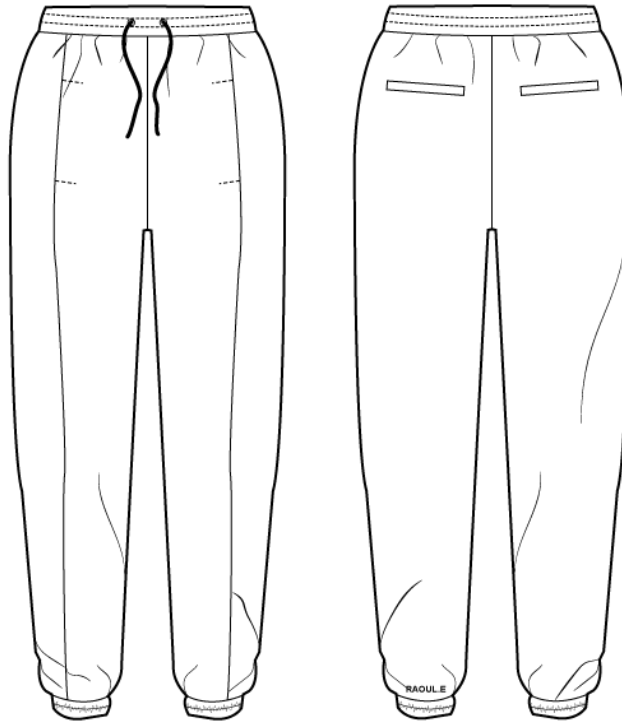

SIZE GUIDE

THE UNISEX JOGGING

EU SIZES	FRANCE	ITALY	UK	US
34 / XS / 0	36	40	6	2
36 / S / 1	38	42	8	4
38 / M / 2	40	44	10	6
40 / L / 3	42	46	12	8
42 / XL / 4	44	48	14	10

GARMENT MEASUREMENTS

EU SIZES	WAIST	HIPS	LENGTH
34 / XS / 0	66 - 86	102	102.5
36 / S / 1	70 - 90	106	104
38 / M / 2	74 - 94	110	105.5
40 / L / 3	78 - 98	114	107
42 / XL / 4	82 - 102	118	108.5