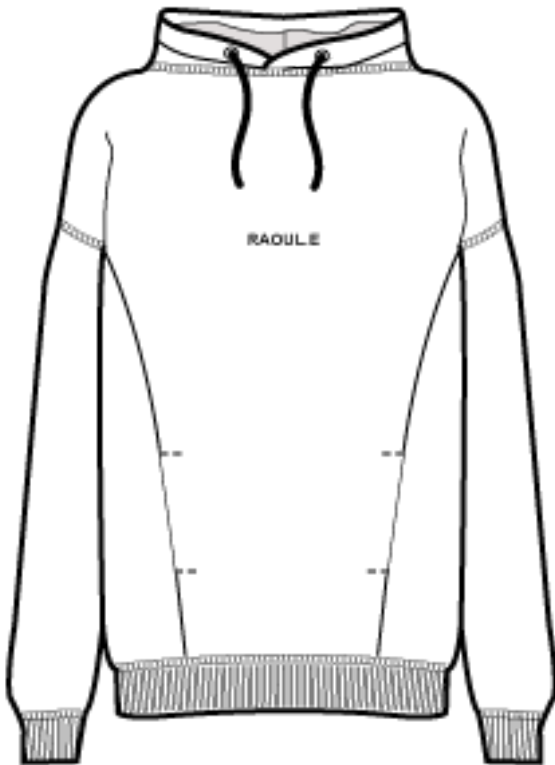

SIZE GUIDE

THE UNISEX HOODIE

EU SIZES	FRANCE	ITALY	UK	US
34 / XS / 0	36	40	6	2
36 / S / 1	38	42	8	4
38 / M / 2	40	44	10	6
40 / L / 3	42	46	12	8
42 / XL / 4	44	48	14	10

GARMENT MEASUREMENTS

EU SIZES	CHEST	HIPS	LENGTH
34 / XS / 0	124	98	70.5
36 / S / 1	128	102	72.5
38 / M / 2	132	106	74.5
40 / L / 3	136	110	76.5
42 / XL / 4	140	114	78.5