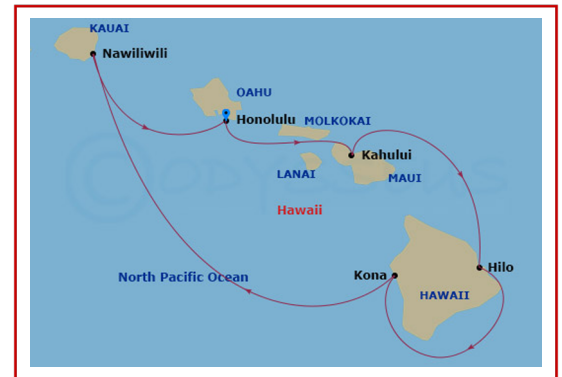

GOLFCRUISE
Vacations.com

Ph: 403-872-8699
Golf Groups
Couples | Singles

Cruise, Stay & Play

10 - 14 night VIP Hawaiian Islands 7 night Cruise & 3 night Resort Stays

7-14 ALL INCLUSIVE* NIGHTS

Circle the Hawaiian Islands and play 5 of Hawaii's top Championship golf courses. 7 night, year round sailing to 4 Hawaiian islands, 2 overnight stays!

Depart Honolulu weekly with **Norwegian Cruise Line, on Pride of America**. Play more when you tee up for another 7 days, add a 2nd week for back-to-back golf cruising and play different courses during the 2nd week.

OAHU IS CALLING...

Ultra luxury awaits with a stay at **Aulani, Disney Resort & Spa**.

Special rates for guests next door at **Ko Olina Golf Club** with multi-tiered greens, dramatic water hazards and unparalleled views.

Conde Nast Traveller's #2 Resort in Hawaii, experience serene beauty and vibrant culture of Oahu's North Shore at the exclusive

Turtle Bay Resort, Palmer Course & The Breaks Putting Course.

Adventure and breathtaking oceanfront views at every turn.