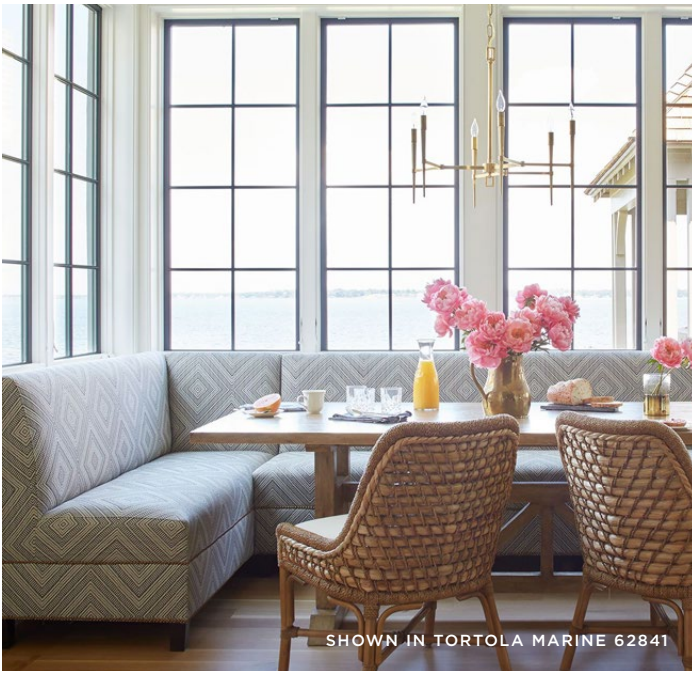

OXNARD PAPERWEAVE  
YELLOW 5011301

OXNARD PAPERWEAVE  
IVORY 5011300

OXNARD PAPERWEAVE  
BLUE 5011302

INTERIOR DESIGN BY ANDREW HOWARD

SHOWN IN TORTOLA MARINE 62841

*Plus..*