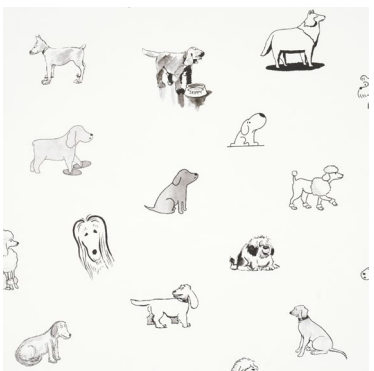

**JOANA AVILLEZ'S
STREET SCENES**
Multicolor on White
5016170
Wallpaper

**JOANA AVILLEZ'S
STREET SCENES**
Multicolor on Sky Blue
5016172
Wallpaper

**JOANA AVILLEZ'S
STREET SCENES**
Black & White 5016171
Wallpaper

**JOANA AVILLEZ'S
STREET SCENES**
Multicolor on White
182332
Fabric

**JOANA AVILLEZ'S
STREET SCENES**
Multicolor on Sky Blue
182330
Fabric

**JOANA AVILLEZ'S
STREET SCENES**
Black & White 182331
Fabric

PEEL & STICK

**GOOD DOGS
EVERYWHERE**

Black & White 5016300
Wallpaper

Photography by Annie Schlechter

PEEL & STICK

**GOOD DOGS
EVERYWHERE**

Taxi-cab Yellow 5016301
Wallpaper

PEEL & STICK

**GOOD DOGS
EVERYWHERE**

Sky & Navy Blue 5016302
Wallpaper

**GOOD DOGS
EVERYWHERE**

Black & White 5016130
Wallpaper

**GOOD DOGS
EVERYWHERE**

Taxi-cab Yellow 5016131
Wallpaper

**GOOD DOGS
EVERYWHERE**

Sky & Navy Blue 5016132
Wallpaper