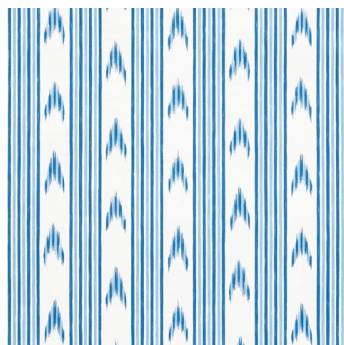

## SKETCHED STRIPE

A dry brush technique gives these stripes their playfully modern lines.

**SKETCHED STRIPE**  
NATURAL 5011540  
WALLPAPER

**SKETCHED STRIPE**  
YELLOW 5011543  
WALLPAPER

**SKETCHED STRIPE**  
GREEN 5011542  
WALLPAPER

**SKETCHED STRIPE**  
BLUE 5011541  
WALLPAPER

Plus...

# STRIPE IT RICH

We've got a wealth of wallcoverings with patterns on a parallel repeat, so we lined up our favorites, just for you.

INTERIOR DESIGN BY HENRY & CO

**HORIZON PAPERWEAVE**

**BAXTER STRIPE**

**ACANTHUS STRIPE**  
by Celerie Kemble

**NEWPORT STRIPE**

**LINEN STRIPE**

**SANTA BARBARA IKAT**  
by Mark D. Sikes

**WOODPERRY**

**VILLA STRIPE**