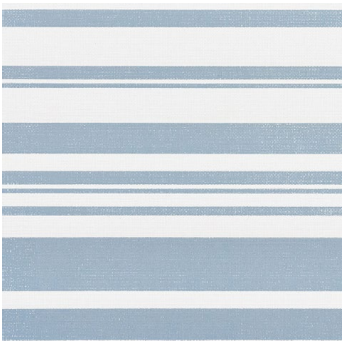

Plus...

STRIPE IT RICH

We've got a wealth of wallcoverings with patterns on a parallel repeat, so we lined up our favorites, just for you.

INTERIOR DESIGN BY HENRY & CO

HORIZON PAPERWEAVE