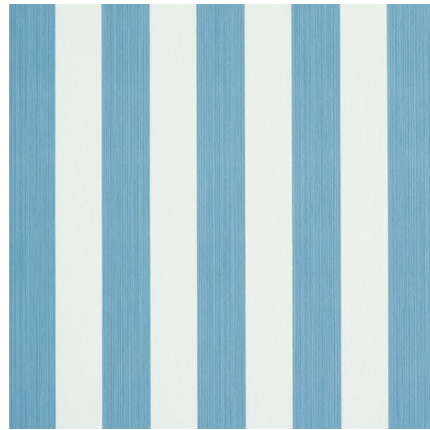

MEDIUM
WIDTH: 1.25"
OCEAN 5011884