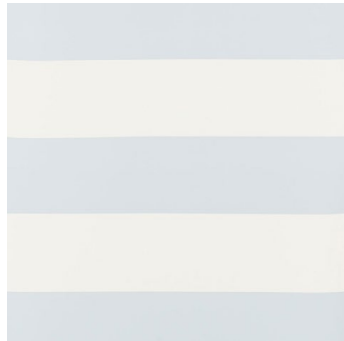

BAXTER STRIPE