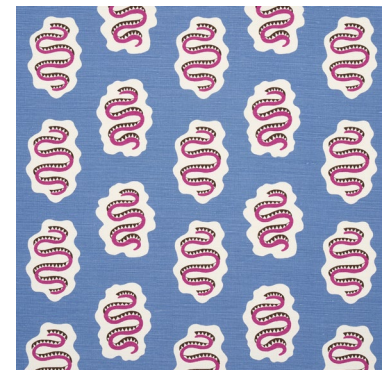

# SCHUMACHER REGINE

Inspired by the posh disco-era decor of a legendary New York nightclub, **Regine** is a stunning textile and wallpaper collection that offers high drama and high style. From abstract textural patterns to fanciful figurative prints, these fabrics, trims and wallpapers are sumptuous, sophisticated designs that create sexy, confident spaces.

**ELSA**  
SANDSTONE 5014811  
Wallpaper

**ELSA**  
AMBER 5014812  
Wallpaper

**ELSA**  
LAPIS 180863  
Fabric

**ELSA**  
AMBER 180860  
Fabric

**ELSA**  
SANDSTONE 180861  
Fabric

**ELSA**  
MOONSTONE 180862  
Fabric

**TAYLOR VELVET**  
LAPIS 82740  
Fabric

**TAYLOR VELVET**  
PEBBLE 82741  
Fabric

**TAYLOR VELVET**  
ESPRESSO 82742  
Fabric

**ANGELICA FLORAL**  
CHAMPAGNE & IVORY 180870  
Fabric

**ANGELICA FLORAL**  
GOLD & NOIR 180871  
Fabric

**BIANCA TAPE**  
IVORY NOIR 82790  
Trim

**BIANCA TAPE**  
GOLD NOIR 82791  
Trim