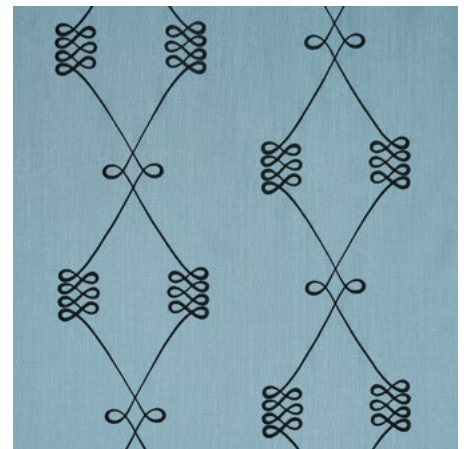

MISTERIOSO

Inspired by the '80s, **Misterioso** captures the best of the decade with playfully opulent patterns, sexy geometrics, and bold design moves. Jewel tones and rich neutrals get an added dash of metallics for an edgy take on luxury that winks stylishly at the decade's excesses. The result: stand-out statement fabrics that combine beautifully with ticking stripes punched up with shimmering yarns and retro-chic tapes for a gorgeously restrained yet surrealist vibe.

PALLADIO TRELIS
SHOWN IN NEUTRAL 5011371

PALLADIO TRELLIS
SKY 5011370
WALLPAPER

PALLADIO TRELLIS
NEUTRAL 5011371
WALLPAPER

PALLADIO TRELLIS
BLACK 5011372
WALLPAPER

GIRALDI EMBROIDERY
GOLD 79340
FABRIC

GIRALDI EMBROIDERY
BLACK 79341
FABRIC

GIRALDI EMBROIDERY
NATURAL 79342
FABRIC

NICOLETTE EMBROIDERY
IVORY 78200
FABRIC

NICOLETTE EMBROIDERY
NATURAL 78201
FABRIC

NICOLETTE EMBROIDERY
DUSTY BLUE 78202
FABRIC

CYMBELINE
IVORY & GOLD 5011380
WALLPAPER

CORNEILLE VELVET
SKY 79630
FABRIC

CORNEILLE VELVET
GOLD 79631
FABRIC

ELVETICO
BROWN 78240
FABRIC

ELVETICO
COBALT 78241
FABRIC

STALACTITE TAPE
BLACK & WHITE 79670
TRIM

HELIOS APPLIQUE
YELLOW 79640
TRIM

ANTONY TASSEL TRIM
NATURAL & IVORY 79602
TRIM