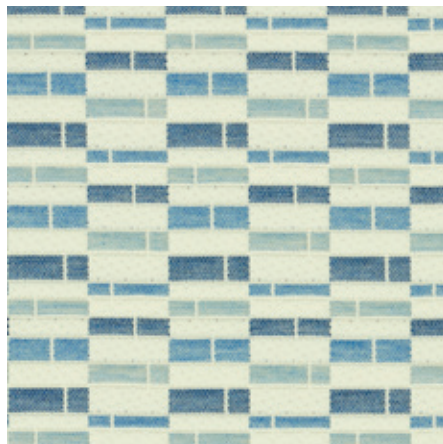

OHARA STRIPE
INDOOR/OUTDOOR
IVORY 78491

FREMONT
INDOOR/OUTDOOR
NEUTRAL 79191

FREMONT
INDOOR/OUTDOOR
BLUE 79190

EARTHY & LAID-BACK

PORTOLA TAPE
INDOOR/OUTDOOR
GREEN 79420

PORTOLA TAPE
INDOOR/OUTDOOR
BLUE 79421

PORTOLA TAPE
INDOOR/OUTDOOR
CHARCOAL 79422

OLMSTED
INDOOR/OUTDOOR
BLUE 79170

OLMSTED
INDOOR/OUTDOOR
NATURAL 79171

POLISHED & PREPPY

BLUMONT STRIPE
INDOOR/OUTDOOR
BLUE 79050

BLUMONT STRIPE
INDOOR/OUTDOOR
STONE 79051

BLUMONT STRIPE
INDOOR/OUTDOOR
YELLOW 79052

SOLANA
INDOOR/OUTDOOR
NAVY 79330

SOLANA
INDOOR/OUTDOOR
SKY 79332

SOLANA
INDOOR/OUTDOOR
STONE 79331

ASHCROFT
INDOOR/OUTDOOR
BLACK 79162

ASHCROFT
INDOOR/OUTDOOR
BLUE 79160

ASHCROFT
INDOOR/OUTDOOR
NEUTRAL 79161

POLISHED & PREPPY

OMBRE STRIPE
INDOOR/OUTDOOR
BLUE 79430

OMBRE STRIPE
INDOOR/OUTDOOR
NEUTRAL 79431