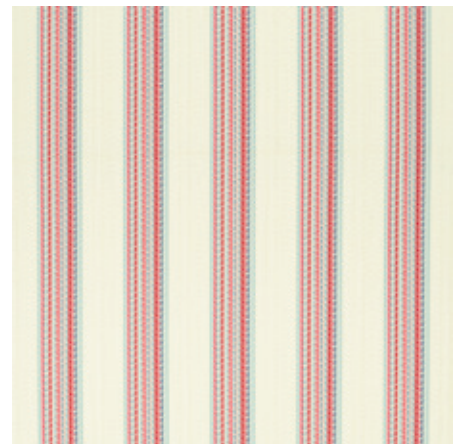

FREE-
SPIRITED,
GLOBAL
CHIC

AINSLEY STRIPE
INDOOR/OUTDOOR
NAVY 78581

AINSLEY STRIPE
INDOOR/OUTDOOR
SKY 78580

BRANFORD
INDOOR/OUTDOOR
BLUE 78540

BRANFORD
INDOOR/OUTDOOR
NEUTRAL 78542

BRANFORD
INDOOR/OUTDOOR
RED 78541

BENDITA STRIPE
INDOOR/OUTDOOR
LEAF 79150

BENDITA STRIPE
INDOOR/OUTDOOR
MULTI 79151

BENDITA STRIPE
INDOOR/OUTDOOR
ROSE 79152

FREE-SPIRITED, GLOBAL CHIC

CLEO TRELLIS
INDOOR/OUTDOOR
BLACK 79571

CLEO TRELLIS
INDOOR/OUTDOOR
BLUE 79570