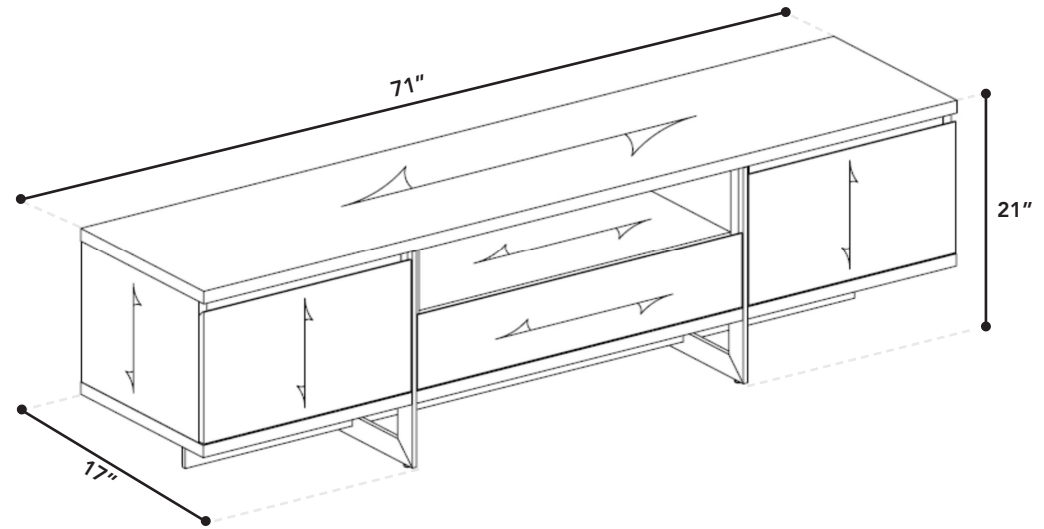

# Remi

tv unit

## size

71" x 17" x 21"

# of boxes	1
qty. / box	1
box size 1	76" x 21" x 25"
gw	60 kg
nw	55 kg
cuft	23.43
cbm	0.63

tv unit

## technical details

- brushed stainless steel base
- mail packaging
- 100 kgs weight capacity
- side cabinet with adjustable shelf
- soft close drawers
- interior: melamine