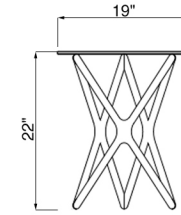

Quasar

end table TALL

size 19 " x 19 " x 22 "

packaging details

# of boxes	2	
qty. / box	1	
box size 1	24 " x 24 " x 1 "	
box size 2	19 " x 17 " x 22 "	
gw	10 kg	23 lbs
nw	9 kg	19 lbs
cuft	4	
cbm	0.13	

coffee table

size 39 " x 39 " x 16 "

packaging details

# of boxes	1	
qty. / box	1	
box size	41 " x 41 " x 1 "	
box size	33 " x 29 " x 18 "	
gw	37 kg	82 lbs
nw	33 kg	73 lbs
cuft	11	
cbm	0.32	

end tables, coffee table

color

walnut

technical details

- american ash walnut finish
- solid wood frame
- 10mm clear tempered glass

front

top

side

END TABLE TALL

front

top

side

END TABLE LOW