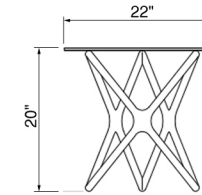

Quasar

end table TALL

size 19 " x 19 " x 22 "

packaging details

# of boxes	2	
qty. / box	1	
box size 1	24 " x 24 " x 1 "	
box size 2	19 " x 17 " x 22 "	
gw	10 kg	23 lbs
nw	9 kg	19 lbs
cuft	4	
cbm	0.13	

coffee table

size 39 " x 39 " x 16 "

packaging details

# of boxes	1	
qty. / box	1	
box size	41 " x 41 " x 1 "	
box size	33 " x 29 " x 18 "	
gw	37 kg	82 lbs
nw	33 kg	73 lbs
cuft	11	
cbm	0.32	

end tables, coffee table

color

walnut

technical details

- american ash walnut finish
- solid wood frame
- 10mm clear tempered glass

front

top

side

END TABLE TALL

front

top

side

END TABLE LOW