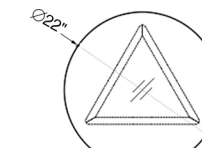

# of boxes	1	
qty. / box	1	
box size	41 " x 41 " x 1 "	
box size	33 " x 29 " x 18 "	
gw	37 kg	82 lbs
nw	33 kg	73 lbs
cuft	11	
cbm	0.32	

end tables, coffee table

color

walnut

technical details

- american ash walnut finish
- solid wood frame
- 10mm clear tempered glass

front

top

side

END TABLE TALL

front

top

side

END TABLE LOW