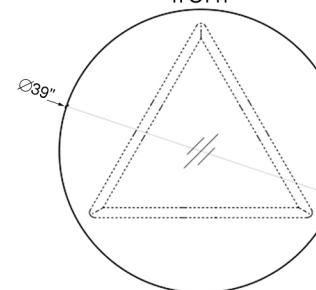

Quasar

end table TALL

size 19 " x 19 " x 22 "

packaging details

# of boxes	2	
qty. / box	1	
box size 1	20 " x 20 " x 1 "	
box size 2	17 " x 15 " x 24 "	
gw	12 kg	27 lbs
nw	9 kg	19 lbs
cuft	4	
cbm	0.20	

end table LOW

size 22 " x 22 " x 20 "

packaging details

# of boxes	2	
qty. / box	1	
box size 1	24 " x 24 " x 1 "	
box size 2	19 " x 17 " x 22 "	
gw	10 kg	23 lbs
nw	9 kg	19 lbs
cuft	4	
cbm	0.13	

coffee table

size 39 " x 39 " x 16 "

packaging details

# of boxes	1	
qty. / box	1	
box size	41 " x 41 " x 1 "	
box size	33 " x 29 " x 18 "	
gw	37 kg	82 lbs
nw	33 kg	73 lbs
cuft	11	
cbm	0.32	

end tables, coffee table

color

walnut

technical details

- american ash walnut finish
- solid wood frame
- 10mm clear tempered glass

END TABLE TALL

END TABLE LOW

top

COFFEE TABLE