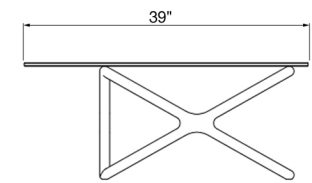

side

COFFEE TABLE