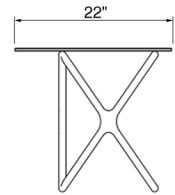

Quasar

end table TALL

size 19 " x 19 " x 22 "

packaging details

# of boxes	2	
qty. / box	1	
box size 1	24 " x 24 " x 1 "	
box size 2	19 " x 17 " x 22 "	
gw	10 kg	23 lbs
nw	9 kg	19 lbs
cuft	4	
cbm	0.13	

coffee table

size 39 " x 39 " x 16 "

packaging details

# of boxes	1	
qty. / box	1	
box size	41 " x 41 " x 1 "	
box size	33 " x 29 " x 18 "	
gw	37 kg	82 lbs
nw	33 kg	73 lbs
cuft	11	
cbm	0.32	

end tables, coffee table

color

walnut

technical details

- american ash walnut finish
- solid wood frame
- 10mm clear tempered glass

front

top

side

END TABLE TALL

front

top

side

END TABLE LOW