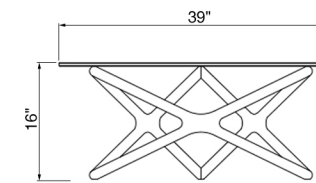

Quasar

end table TALL

size 19 " x 19 " x 22 "

packaging details

# of boxes	2	
qty. / box	1	
box size 1	20 " x 20 " x 1 "	
box size 2	17 " x 15 " x 24 "	
gw	12 kg	27 lbs
nw	9 kg	19 lbs
cuft	4	
cbm	0.20	

end table LOW

size 22 " x 22 " x 20 "

packaging details

# of boxes	1	
qty. / box	1	
box size	41 " x 41 " x 1 "	
box size	33 " x 29 " x 18 "	
gw	37 kg	82 lbs
nw	33 kg	73 lbs
cuft	11	
cbm	0.32	

end tables, coffee table

color

walnut

technical details

- american ash walnut finish
- solid wood frame
- 10mm clear tempered glass

front

top

side

END TABLE TALL

front

top

side

END TABLE LOW