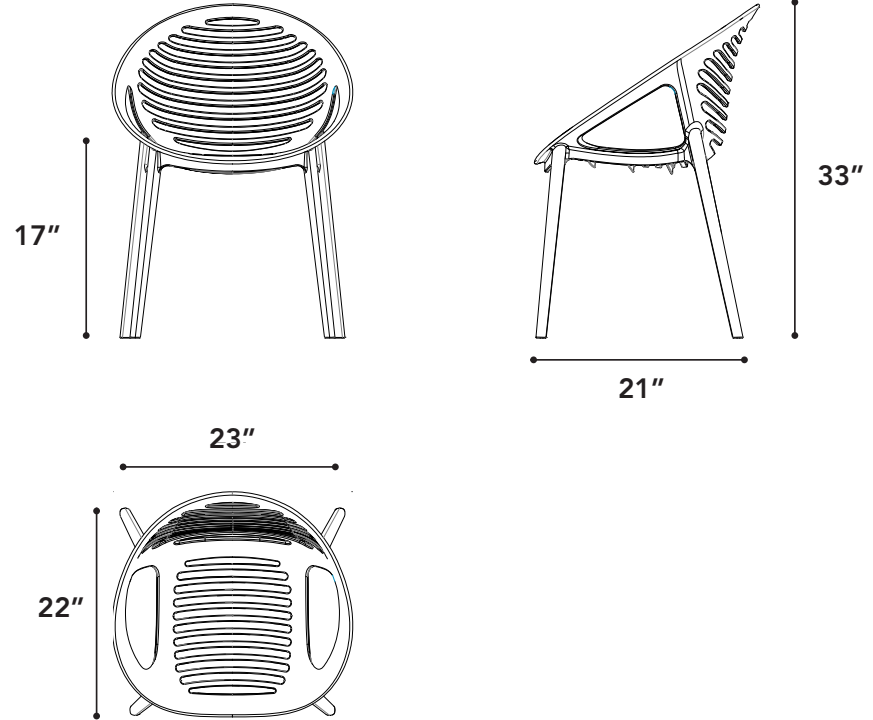

# Gravely

armchair

## size

23" x 22" x 33"

# of boxes	1
qty. / box	4
box size 1	28" x 24" x 38"
gw	21.85 kg
nw	4.45 kg
cuft	14.44
cbm	0.12

armchair

## color

grey, white