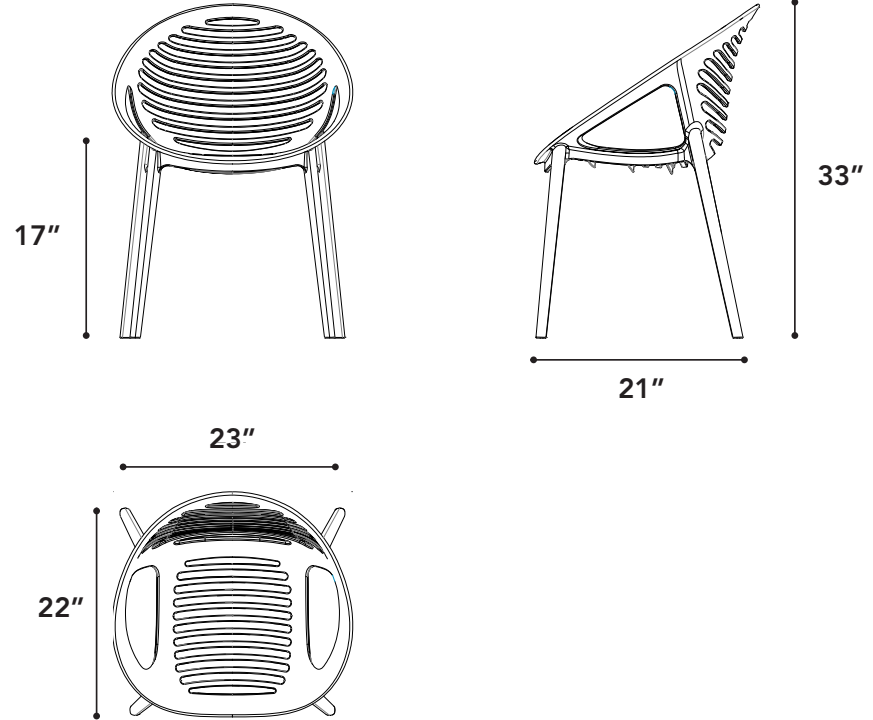

Gravelly

armchair

size

23" x 22" x 33"

packaging details

# of boxes	1
qty. / box	4
box size 1	28" x 24" x 38"
gw	21.85 kg
nw	4.45 kg
cuft	14.44
cbm	0.12

armchair

color

grey, white

technical details

polypropylene

set of 4 stackable armchairs

commercial grade indoor/outdoor