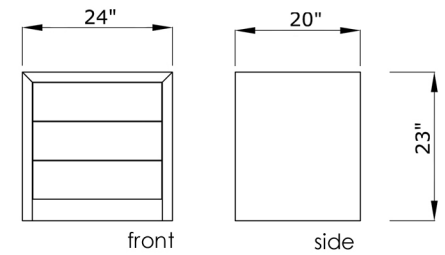

packaging details

# of boxes	1
qty. / box	1
box size 1	27" x 23" x 26"
gw	26 kg
nw	23 kg
cuft	9
cbm	0.25

3-DRAWER NIGHT TABLE