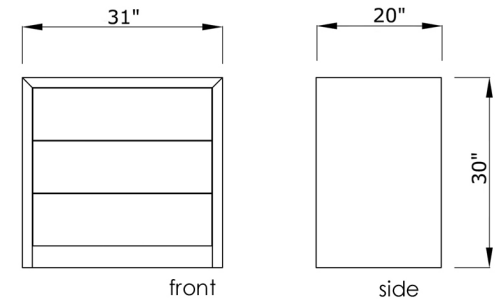

Blanche

half dresser

size

31" x 20" x 30"

packaging details

# of boxes	1
qty. / box	1
box size 1	35" x 23" x 32"
gw	56 kg
nw	53 kg
cuft	15
cbm	0.41

3-drawer night table, half dresser

color

white, stone - high gloss

walnut - veneer

technical details

- miter-cut corners
- 45° angle pull out drawers
- soft-close drawer mechanism

HALF DRESSER