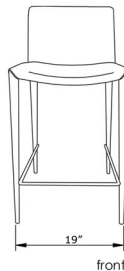

## bar stool

size	19" x 19" x 39"
packaging details	
# of boxes	1
qty. / box	2
box size	46" x 20" x 20"
gw	16 kg
nw	15 kg
cuft	11
cbm	0.30

## bar, counter stool

color	<b>grey leatherette</b> <b>black leatherette</b> <b>white leatherette</b>
technical details	<b>full leatherette wrap around</b> <b>lightly padded</b> <b>stainless steel frame</b>

BAR STOOL

## counter stool

size	19" x 19" x 35"
packaging details	
# of boxes	1
qty. / box	2
box size	42" x 20" x 20"
gw	15 kg
nw	14 kg
cuft	8
cbm	0.28

COUNTER STOOL