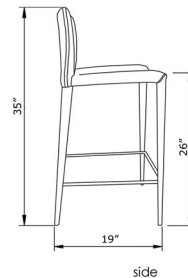

Zeno

bar stool

size	19" x 19" x 39"
packaging details	
# of boxes	1
qty. / box	2
box size	46" x 20" x 20"
gw	16 kg
nw	15 kg
cuft	11
cbm	0.30

bar, counter stool

color	grey leatherette black leatherette white leatherette
technical details	full leatherette wrap around lightly padded stainless steel frame

BAR STOOL

counter stool

size	19" x 19" x 35"
packaging details	
# of boxes	1
qty. / box	2
box size	42" x 20" x 20"
gw	15 kg
nw	14 kg
cuft	8
cbm	0.28

COUNTER STOOL