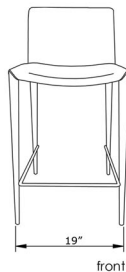

Zeno

bar stool

size	19" x 19" x 39"
packaging details	
# of boxes	1
qty. / box	2
box size	46" x 20" x 20"
gw	16 kg
nw	15 kg
cuft	11
cbm	0.30

bar, counter stool

color	grey leatherette black leatherette white leatherette
technical details	full leatherette wrap around lightly padded stainless steel frame

BAR STOOL

counter stool

size	19" x 19" x 35"
packaging details	
# of boxes	1
qty. / box	2
box size	42" x 20" x 20"
gw	15 kg
nw	14 kg
cuft	8
cbm	0.28

COUNTER STOOL