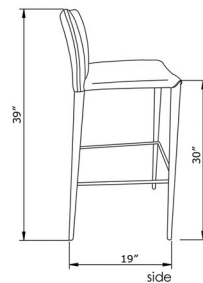

Zeno

bar stool

size	19" x 19" x 39"
packaging details	
# of boxes	1
qty. / box	2
box size	46" x 20" x 20"
gw	16 kg
nw	15 kg
cuft	11
cbm	0.30

bar, counter stool

color	grey leatherette black leatherette white leatherette
technical details	full leatherette wrap around lightly padded stainless steel frame

BAR STOOL

counter stool

size	19" x 19" x 35"
packaging details	
# of boxes	1
qty. / box	2
box size	42" x 20" x 20"
gw	15 kg
nw	14 kg
cuft	8
cbm	0.28

COUNTER STOOL