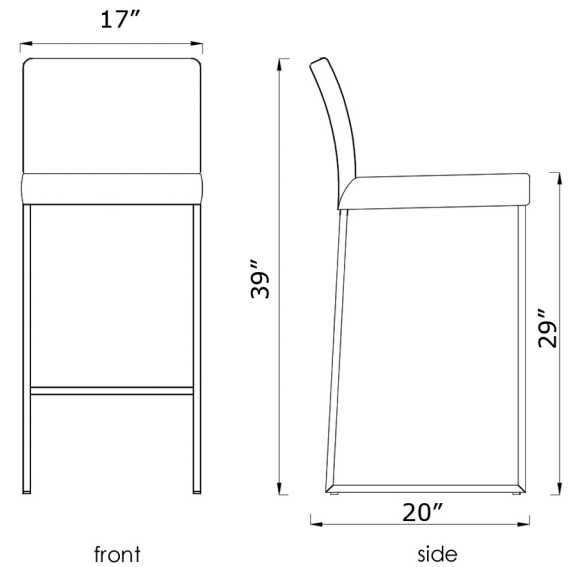

Tate

bar stool

size

17" x 20" x 39"

packaging details

# of boxes	1
qty. / box	1
box size	21" x 17" x 40"
gw	8 kg
nw	6 kg
cuft	8
cbm	0.23

bar, counter stool

color

black leatherette

white leatherette

grey leatherette

technical details

brushed stainless steel frame

leatherette upholstery

counter stool

size

17" x 20" x 36"

packaging details

# of boxes	1
qty. / box	1
box size	21" x 17" x 39"
gw	8 kg
nw	6 kg
cuft	8
cbm	0.23

front

side

BAR STOOL

front

side

COUNTER STOOL