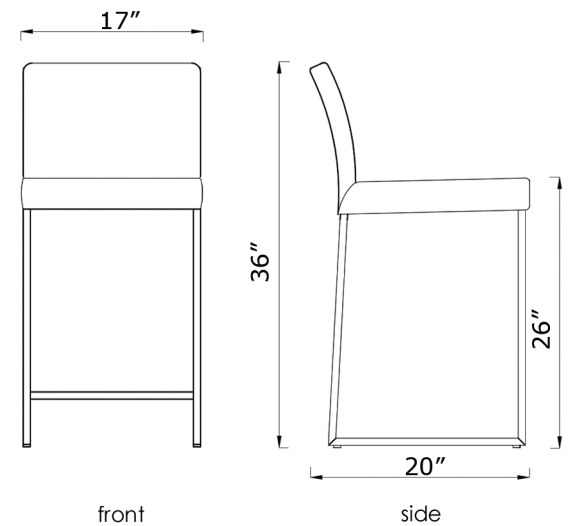

Tate

bar stool

size

17" x 20" x 39"

packaging details

# of boxes	1
qty. / box	1
box size	21" x 17" x 40"
gw	8 kg
nw	6 kg
cuft	8
cbm	0.23

bar, counter stool

color

black leatherette

white leatherette

grey leatherette

technical details

brushed stainless steel frame

leatherette upholstery

counter stool

size

17" x 20" x 36"

packaging details

# of boxes	1
qty. / box	1
box size	21" x 17" x 39"
gw	8 kg
nw	6 kg
cuft	8
cbm	0.23

front

side

BAR STOOL

front

side

COUNTER STOOL