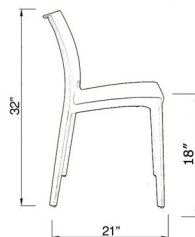

Vata

chair

size

17" x 21" x 32"

color

white

light grey

packaging details

of boxes 1

qty. / box 4

box size 28" x 18.50" x 40.16"

gw 14kg

nw 16kg

cuft 10

cbm 0.285

technical details

stackable

front

side