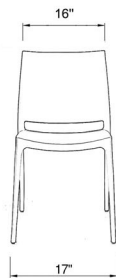

Vata

chair

size

17" x 21" x 32"

color

white

light grey

packaging details

of boxes 1

qty. / box 4

box size 28" x 18.50" x 40.16"

gw 14kg

nw 16kg

cuft 10

cbm 0.285

technical details

stackable

front

side