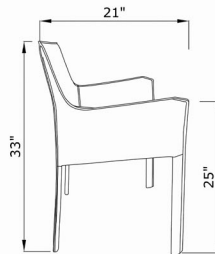

Fleur

armchair

size

22" x 21" x 33"

packaging details

of boxes 1

qty. / box 1

box size 21" x 26" x 33"

grey leather

technical details

full leather wrap

steel framing

armchair, chair

front

side

ARMCHAIR

chair

size

19" x 21" x 33"

packaging details

of boxes 1

qty. / box 2

box size 26" x 19" x 39"

gw 15 kg

nw 12 kg

cuft 11

cbm 0.32

front

side

CHAIR