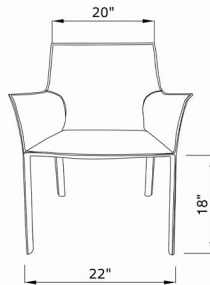

ARMCHAIR

Fleur

armchair

size

22" x 21" x 33"

packaging details

of boxes 1

qty. / box 1

box size 21" x 26" x 33"

gw 11 kg

nw 8 kg

cuft 11

cbm 0.30

color

black leather

caramel leather

white leather

grey leather

technical details

full leather wrap

steel framing

armchair, chair

front