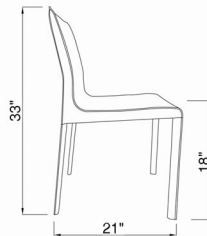

Fleur

armchair

size

22" x 21" x 33"

packaging details

of boxes 1

qty. / box 1

box size 21" x 26" x 33"

chair

size

19" x 21" x 33"

packaging details

of boxes 1

qty. / box 2

box size 26" x 19" x 39"

gw 15 kg

nw 12 kg

cuft 11

cbm 0.32

front

side

CHAIR