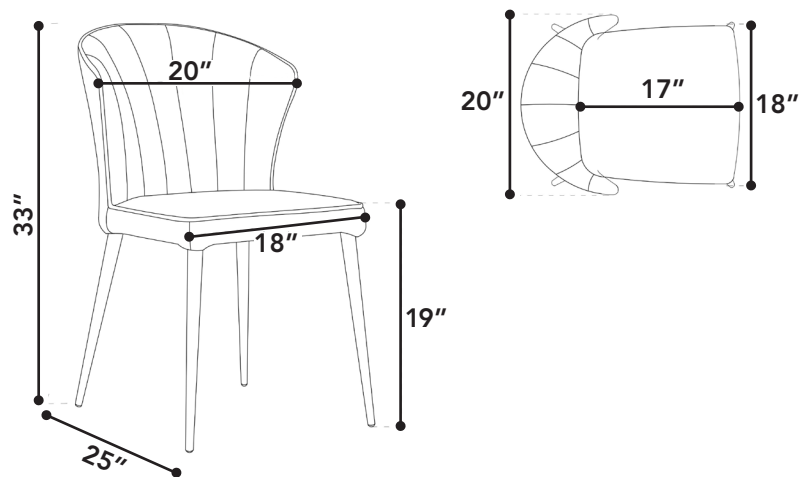

# Ariel

dining chair

size

20" x 25" x 33"

packaging details

# of boxes 1

qty. / box 1

box size 1 88.5" x 52" x 39.4"

gw 14 kg

nw 11 kg

cuft 16.25

cbm 0.4602

dining chair

seat height: 19", seat depth: 17"

weight capacity: 120 kg