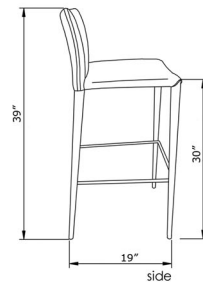

Zeno

bar stool

size	19" x 19" x 39"
packaging details	
# of boxes	1
qty. / box	2
box size	46" x 20" x 20"
gw	16 kg
nw	15 kg
cuft	11
cbm	0.30

bar, counter stool

color	grey leatherette black leatherette white leatherette
technical details	full leatherette wrap around lightly padded stainless steel frame

BAR STOOL

counter stool

size	19" x 19" x 35"
packaging details	
# of boxes	1
qty. / box	2
box size	42" x 20" x 20"
gw	15 kg
nw	14 kg
cuft	8
cbm	0.28