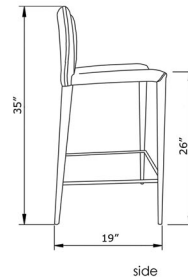

## bar stool

size	19" x 19" x 39"
packaging details	
# of boxes	1
qty. / box	2
box size	46" x 20" x 20"
gw	16 kg
nw	15 kg
cuft	11
cbm	0.30

## bar, counter stool

color	<b>grey leatherette</b> <b>black leatherette</b> <b>white leatherette</b>
technical details	<b>full leatherette wrap around</b> <b>lightly padded</b> <b>stainless steel frame</b>

## counter stool

size	19" x 19" x 35"
packaging details	
# of boxes	1
qty. / box	2
box size	42" x 20" x 20"
gw	15 kg
nw	14 kg
cuft	8
cbm	0.28

COUNTER STOOL