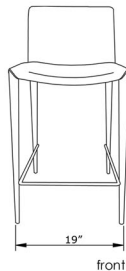

## bar stool

size	19" x 19" x 39"
packaging details	
# of boxes	1
qty. / box	2
box size	46" x 20" x 20"
gw	16 kg
nw	15 kg
cuft	11
cbm	0.30

## bar, counter stool

color	<b>grey leatherette</b> <b>black leatherette</b> <b>white leatherette</b>
technical details	<b>full leatherette wrap around</b> <b>lightly padded</b> <b>stainless steel frame</b>

BAR STOOL

## counter stool

size	19" x 19" x 35"
packaging details	
# of boxes	1
qty. / box	2
box size	42" x 20" x 20"
gw	15 kg
nw	14 kg
cuft	8
cbm	0.28

COUNTER STOOL