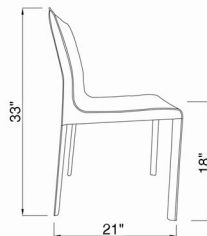

Fleur

armchair

size	22" x 21" x 33"
packaging details	
# of boxes	1
qty. / box	1
box size	21" x 26" x 33"
gw	11 kg
nw	8 kg
cuft	11
cbm	0.30

armchair, chair

color	black leather caramel leather white leather grey leather
technical details	full leather wrap steel framing

front

side

ARMCHAIR

chair

size	19" x 21" x 33"
packaging details	
# of boxes	1
qty. / box	2
box size	26" x 19" x 39"
gw	15 kg
nw	12 kg
cuft	11
cbm	0.32

front

side

CHAIR