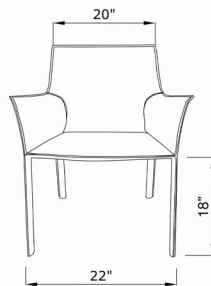

Fleur

armchair

size	22" x 21" x 33"
packaging details	
# of boxes	1
qty. / box	1
box size	21" x 26" x 33"
gw	11 kg
nw	8 kg
cuft	11
cbm	0.30

armchair, chair

color	black leather caramel leather white leather grey leather
technical details	full leather wrap steel framing

front

side

ARMCHAIR

chair

size	19" x 21" x 33"
packaging details	
# of boxes	1
qty. / box	2
box size	26" x 19" x 39"
gw	15 kg
nw	12 kg
cuft	11
cbm	0.32

front

side

CHAIR