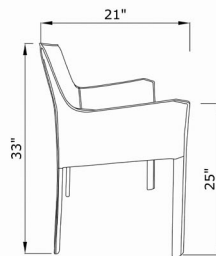

Fleur

armchair

size	22" x 21" x 33"
packaging details	
# of boxes	1
qty. / box	1
box size	21" x 26" x 33"
gw	11 kg
nw	8 kg
cuft	11
cbm	0.30

armchair, chair

color	black leather caramel leather white leather grey leather
technical details	full leather wrap steel framing

front

side

ARMCHAIR

chair

size	19" x 21" x 33"
packaging details	
# of boxes	1
qty. / box	2
box size	26" x 19" x 39"
gw	15 kg
nw	12 kg
cuft	11
cbm	0.32

front

side

CHAIR