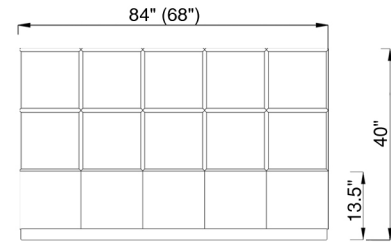

Reve

bed king

size 84 " x 91 " x 40 "

packaging details

# of boxes	4
qty. / box	1
box size 1	85 " x 41 " x 7 "
box size 2	85 " x 14 " x 4 "
box size 3	83 " x 14 " x 8 "
box size 4	46 " x 7 " x 5 "
gw	61 kg 133 lbs
nw	48 kg 106 lbs
cuft	24
cbm	0.68

bed queen

size 68 " x 91 " x 40 "

packaging details

# of boxes	4
qty. / box	1
box size 1	69 " x 41 " x 7 "
box size 2	69 " x 14 " x 4 "
box size 3	83 " x 14 " x 8 "
box size 4	39 " x 7 " x 5 "
gw	54 kg 119 lbs
nw	43 kg 95 lbs
cuft	20
cbm	0.58

front

side

bed king, queen