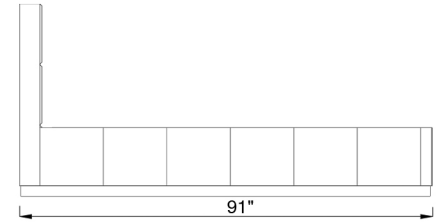

Reve

bed king

size 84 " x 91 " x 40 "

packaging details

# of boxes	4
qty. / box	1
box size 1	85 " x 41 " x 7 "
box size 2	85 " x 14 " x 4 "
box size 3	83 " x 14 " x 8 "
box size 4	46 " x 7 " x 5 "
gw	61 kg 133 lbs
nw	48 kg 106 lbs
cuft	24
cbm	0.68

bed queen

size 68 " x 91 " x 40 "

packaging details

# of boxes	4
qty. / box	1
box size 1	69 " x 41 " x 7 "
box size 2	69 " x 14 " x 4 "
box size 3	83 " x 14 " x 8 "
box size 4	39 " x 7 " x 5 "
gw	54 kg 119 lbs
nw	43 kg 95 lbs
cuft	20
cbm	0.58

front

side

bed king, queen