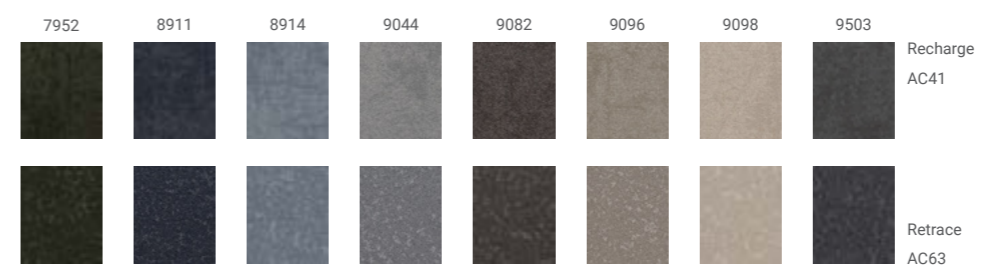

## Other colours also available to order

AA83 2015

AA83 2023

AA83 6022

AA83 5038

AA83 2102

AA83 9093

AA83 7942

AA83 9055

AA83 8832

AA83 9504

AA83 9005

AA83 3913

CLICK COLLECTION IMAGES  
TO SEE THE WEBSITE PAGE

DESSO

# Recharge & Retrace

CARPET TILES

CLICK COLLECTION IMAGES TO SEE THE WEBSITE PAGE

Available in stock up to 500m<sup>2</sup>

Other colours available to order

DESSO