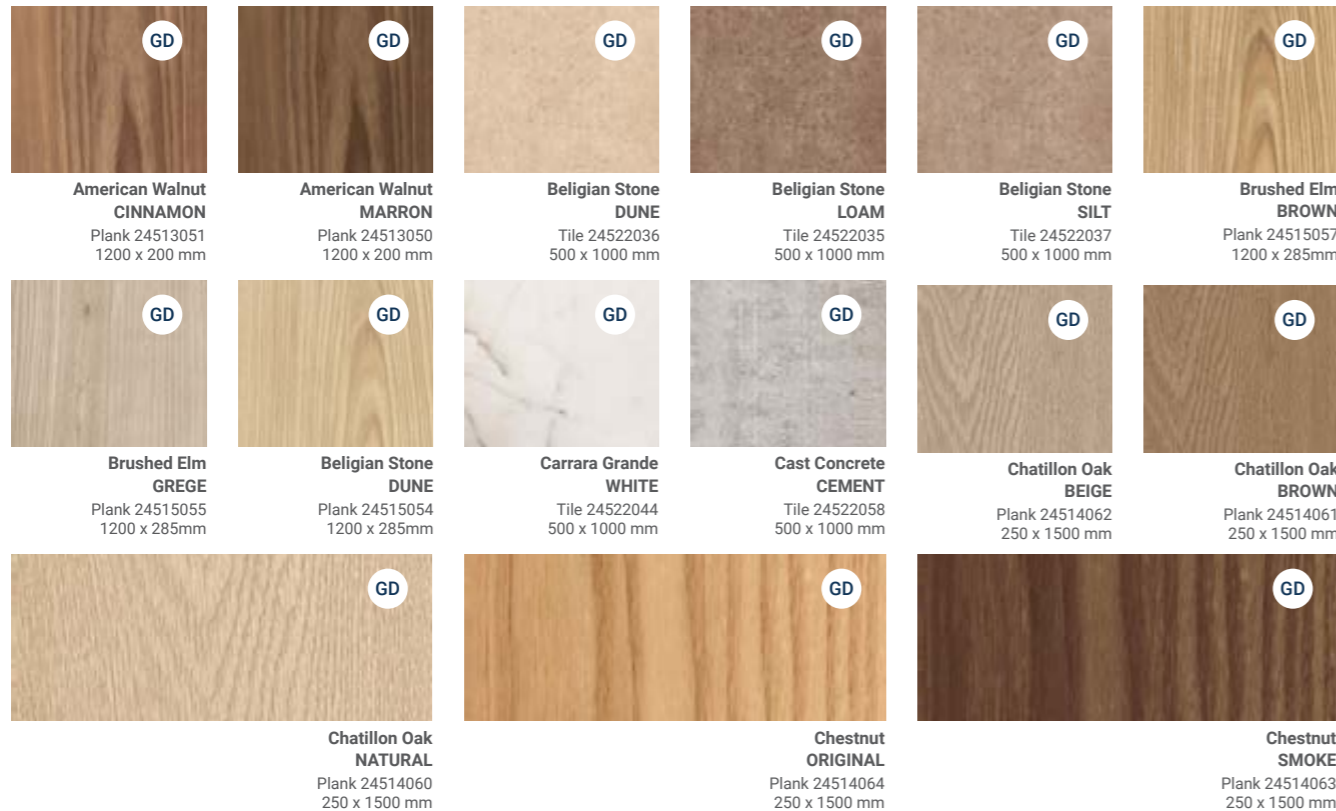

iD Inspiration 55

LUXURY VINYL TILES

CLICK COLLECTION IMAGES
TO SEE THE WEBSITE PAGE

Naturals patterns available to order

GD Glue Down