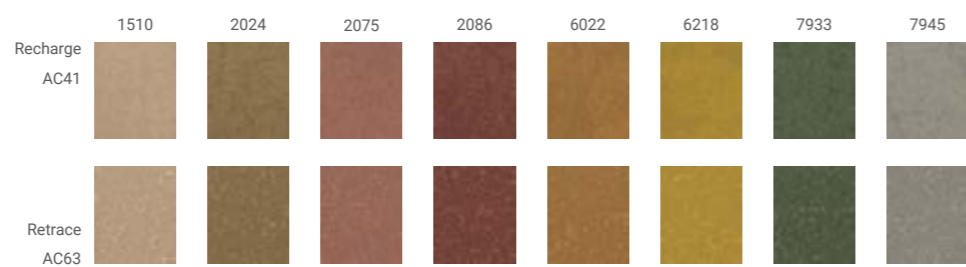

## Other colours also available to order

AA83 2015

AA83 2023

AA83 6022

AA83 5038

AA83 2102

AA83 9093

AA83 7942

AA83 9055

AA83 8832

AA83 9504

AA83 9005

AA83 3913

CLICK COLLECTION IMAGES  
TO SEE THE WEBSITE PAGE

DESSO

# Recharge & Retrace

CARPET TILES

CLICK COLLECTION IMAGES TO SEE THE WEBSITE PAGE

Available in stock up to 500m<sup>2</sup>

Other colours available to order

DESSO