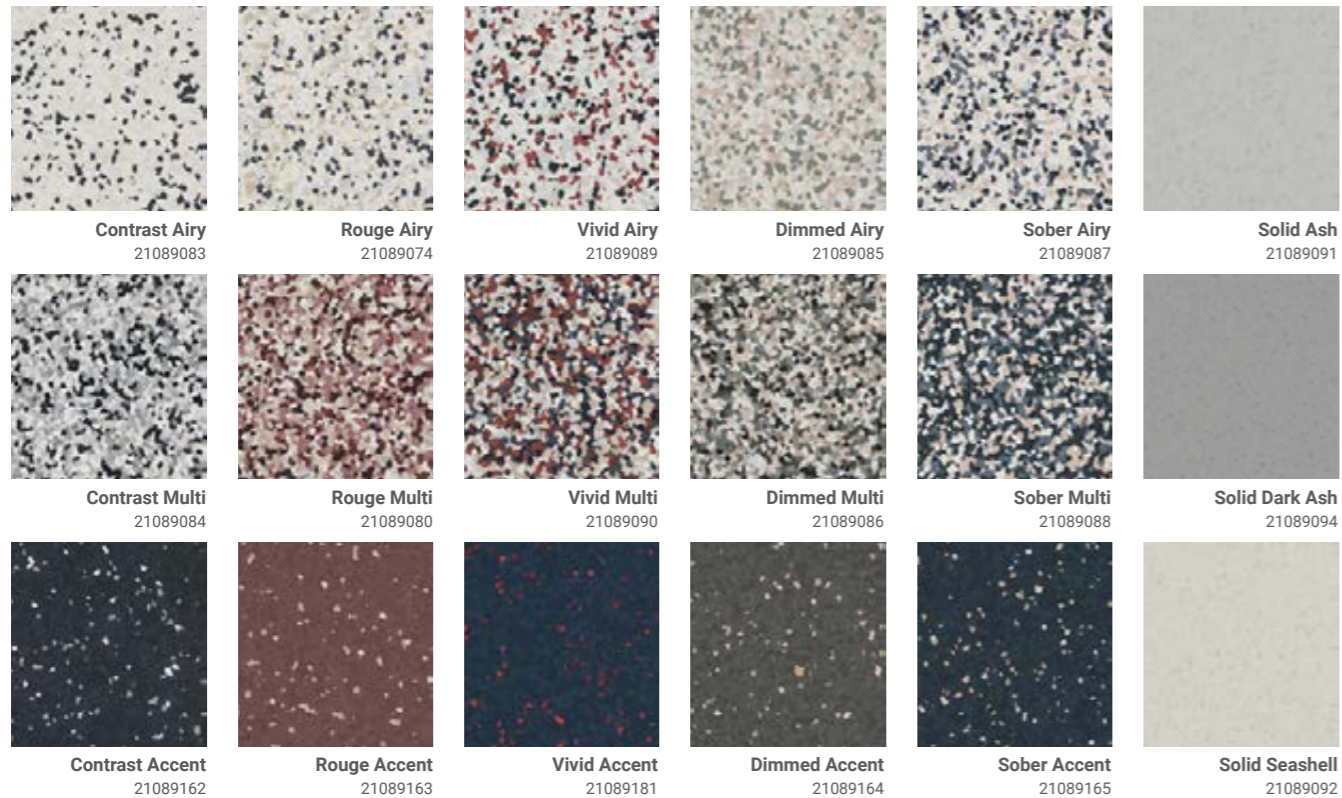

## Other collections available to order

Click thumbnails to see all colour options

Heritage

Noble

Play

Prestige

Pure

Shade

# iQ Surface

HOMOGENEOUS VINYL

CLICK COLLECTION IMAGES  
TO SEE THE WEBSITE PAGE

## Colours available to order

### iQ Surface colours